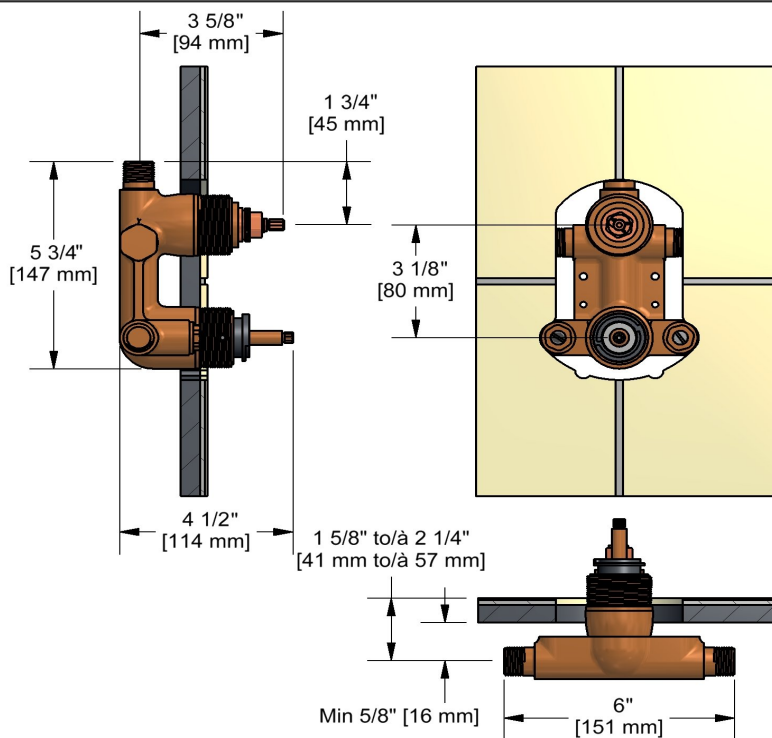

Certifications

- CSA B125.1
- ASME A112.18.1
- ASSE 1016
- CMR248 Approval

UPC®

Wall template cut out, finished wall /
Gabarit de mur pour découpage, mur fini