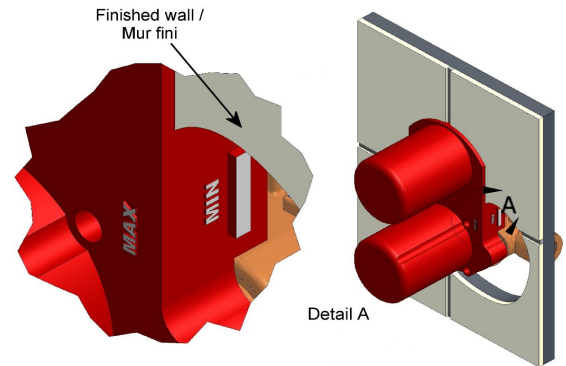

Certifications

- CSA B125.1
- ASME A112.18.1
- ASSE 1016
- CMR248 Approval

UPC®

Wall template cut out, finished wall /
Gabarit de mur pour découpage, mur fini