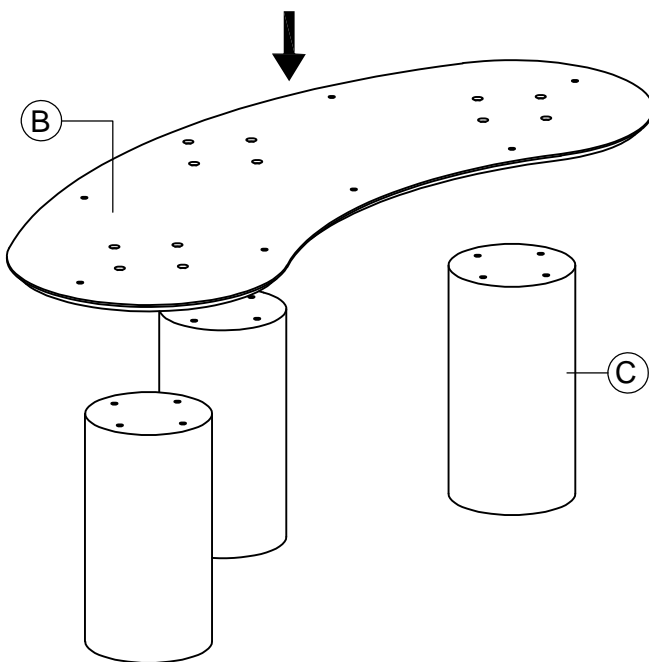

SVEN LARGE COFFEE TABLE ASSEMBLY INSTRUCTIONS

PARTS PACKING CONFIGURATIONS

BOX #1
A. TABLE TOP 1PC

B.CONNECTING PLATE 1PC

BOX #2
C. LEG 3PCS

HARDWARE KIT PACKED IN BOX #2

NO.	DESCRIPTION	IMAGE	QTY
1	ALLEN BOLT (M8x30mm)		19 PCS
2	ALLEN KEY(M5)		1 PC

FULLY ASSEMBLED

STEP 1

STEP 2

SVEN LARGE COFFEE TABLE ASSEMBLY INSTRUCTIONS

STEP 3

STEP 4

STEP 5

ASSEMBLY COMPLETE