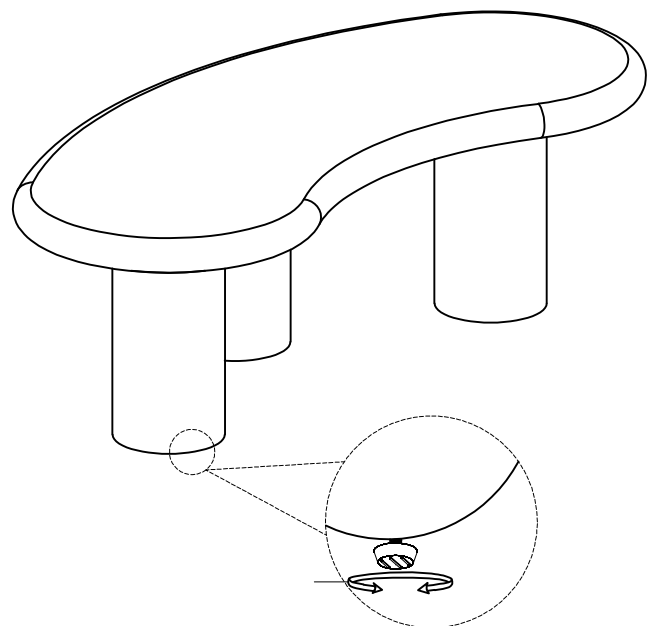

SVEN LARGE COFFEE TABLE ASSEMBLY INSTRUCTIONS

PARTS PACKING CONFIGURATIONS

BOX #1
A. TABLE TOP 1PC

B.CONNECTING PLATE 1PC

BOX #2
C. LEG 3PCS

HARDWARE KIT PACKED IN BOX #2

NO.	DESCRIPTION	IMAGE	QTY
1	ALLEN BOLT (M8x30mm)		19 PCS
2	ALLEN KEY(M5)		1 PC

FULLY ASSEMBLED

STEP 1

STEP 2

SVEN LARGE COFFEE TABLE ASSEMBLY INSTRUCTIONS

STEP 3

STEP 4

STEP 5

ASSEMBLY COMPLETE