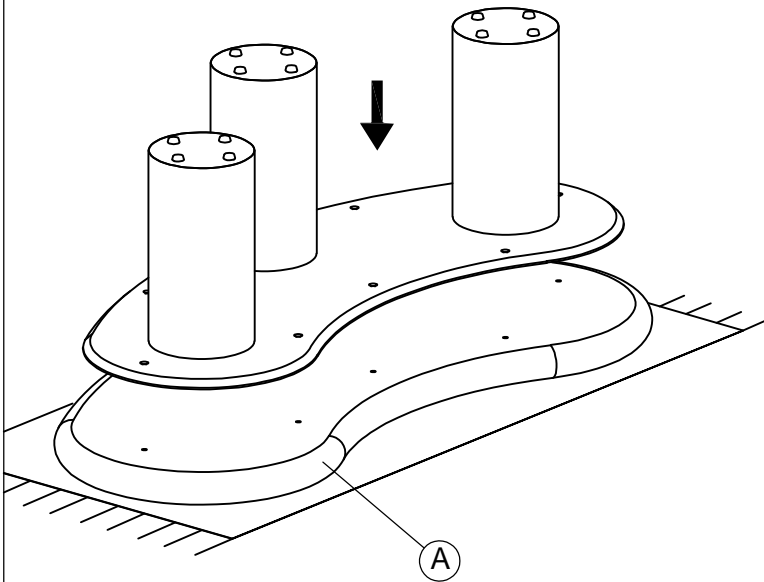

SVEN LARGE COFFEE TABLE ASSEMBLY INSTRUCTIONS

PARTS PACKING CONFIGURATIONS

BOX #1
A. TABLE TOP 1PC

B.CONNECTING PLATE 1PC

BOX #2
C. LEG 3PCS

HARDWARE KIT PACKED IN BOX #2

NO.	DESCRIPTION	IMAGE	QTY
1	ALLEN BOLT (M8x30mm)		19 PCS
2	ALLEN KEY(M5)		1 PC

FULLY ASSEMBLED

STEP 1

STEP 2

SVEN LARGE COFFEE TABLE ASSEMBLY INSTRUCTIONS

STEP 3

STEP 4

STEP 5

ASSEMBLY COMPLETE