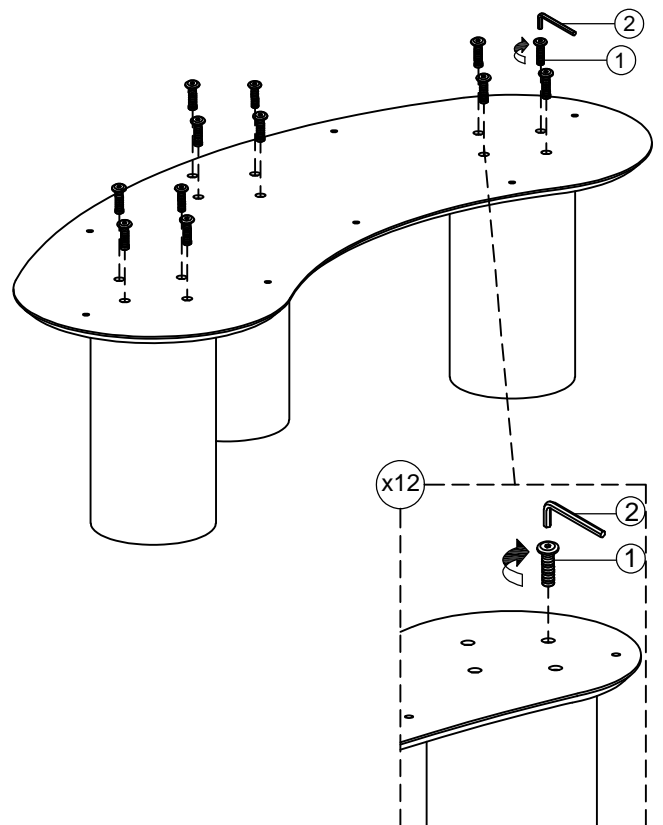

SVEN LARGE COFFEE TABLE ASSEMBLY INSTRUCTIONS

PARTS PACKING CONFIGURATIONS

BOX #1
A. TABLE TOP 1PC

B.CONNECTING PLATE 1PC

BOX #2
C. LEG 3PCS

HARDWARE KIT PACKED IN BOX #2

NO.	DESCRIPTION	IMAGE	QTY
1	ALLEN BOLT (M8x30mm)		19 PCS
2	ALLEN KEY(M5)		1 PC

FULLY ASSEMBLED

STEP 1

STEP 2

SVEN LARGE COFFEE TABLE ASSEMBLY INSTRUCTIONS

STEP 3

STEP 4

STEP 5

ASSEMBLY COMPLETE