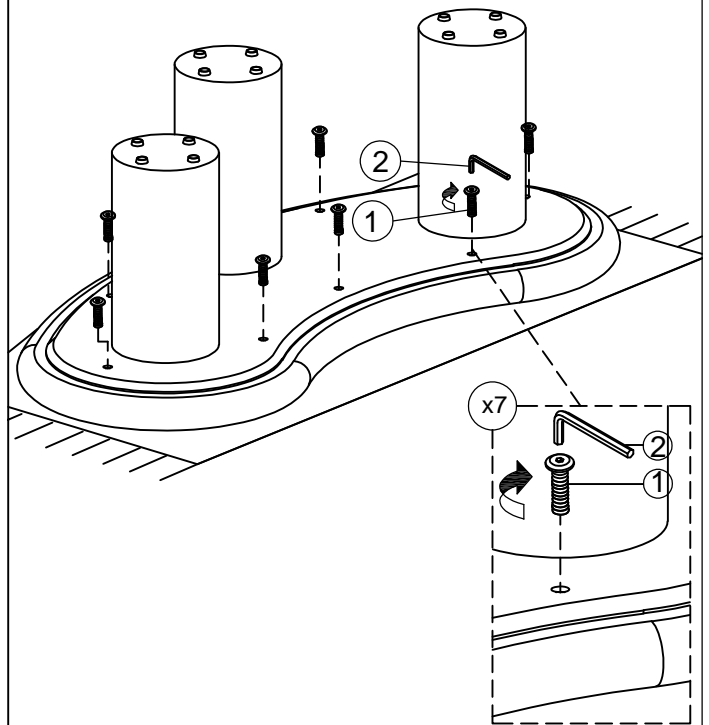

SVEN LARGE COFFEE TABLE ASSEMBLY INSTRUCTIONS

PARTS PACKING CONFIGURATIONS

BOX #1
A. TABLE TOP 1PC

B.CONNECTING PLATE 1PC

BOX #2
C. LEG 3PCS

HARDWARE KIT PACKED IN BOX #2

NO.	DESCRIPTION	IMAGE	QTY
1	ALLEN BOLT (M8x30mm)		19 PCS
2	ALLEN KEY(M5)		1 PC

FULLY ASSEMBLED

STEP 1

STEP 2

SVEN LARGE COFFEE TABLE ASSEMBLY INSTRUCTIONS

STEP 3

STEP 4

STEP 5

ASSEMBLY COMPLETE