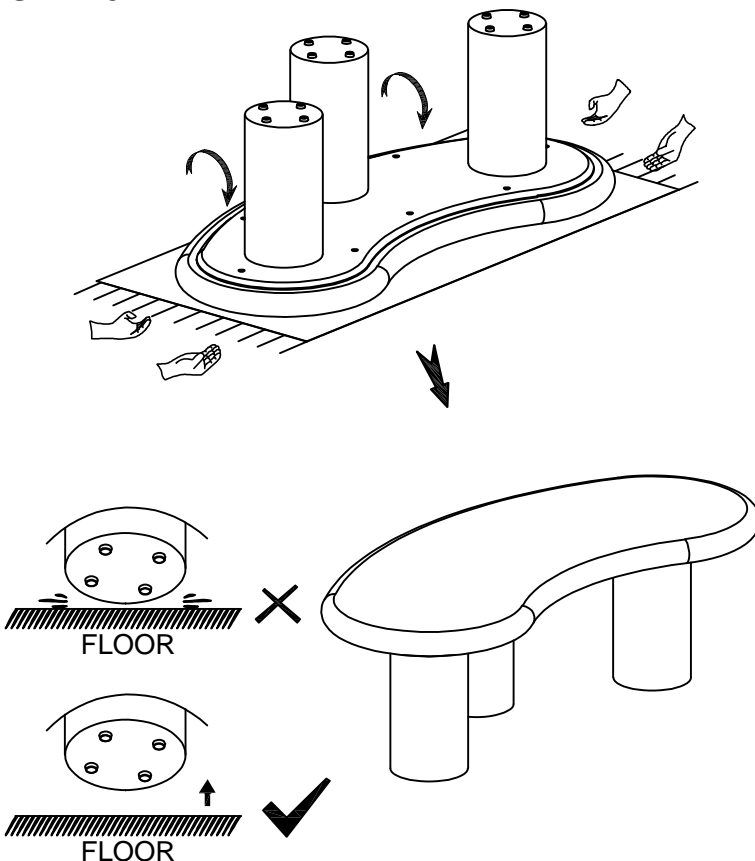

SVEN LARGE COFFEE TABLE ASSEMBLY INSTRUCTIONS

PARTS PACKING CONFIGURATIONS

BOX #1
A. TABLE TOP 1PC

B.CONNECTING PLATE 1PC

BOX #2
C. LEG 3PCS

HARDWARE KIT PACKED IN BOX #2

NO.	DESCRIPTION	IMAGE	QTY
1	ALLEN BOLT (M8x30mm)		19 PCS
2	ALLEN KEY(M5)		1 PC

FULLY ASSEMBLED

STEP 1

STEP 2

SVEN LARGE COFFEE TABLE ASSEMBLY INSTRUCTIONS

STEP 3

STEP 4

STEP 5

ASSEMBLY COMPLETE