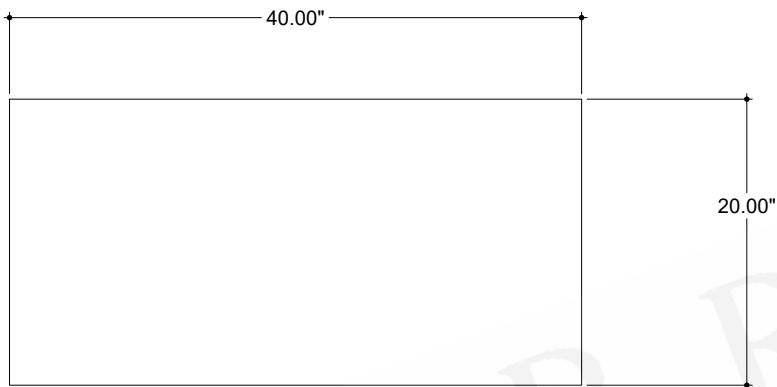

ITEM: 3000-0304

Overall Dimensions

Width: 40"

Depth: 20"

Height: 38.5"

Adjustable Shelves: 18.75" W x 16" D

TOP VIEW

FRONT VIEW

SIDE VIEW