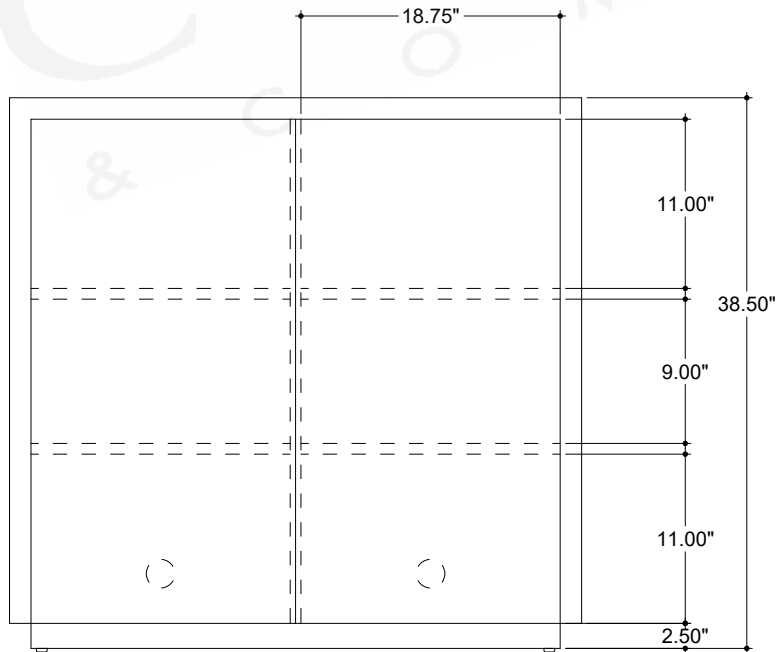

ITEM: 3000-0304

Overall Dimensions

Width: 40"

Depth: 20"

Height: 38.5"

Adjustable Shelves: 18.75" W x 16" D

TOP VIEW

FRONT VIEW

SIDE VIEW