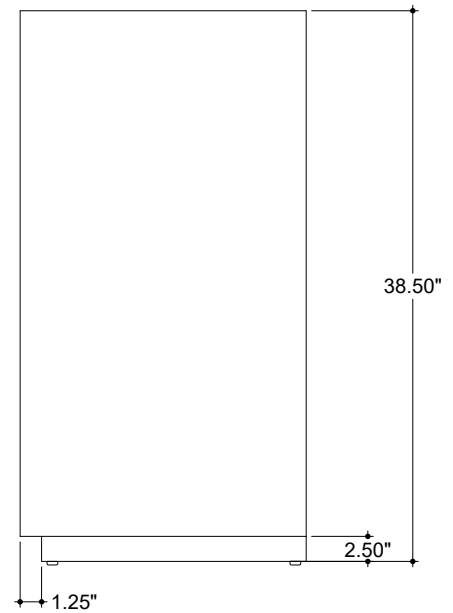

ITEM: 3000-0304

Overall Dimensions

Width: 40"

Depth: 20"

Height: 38.5"

Adjustable Shelves: 18.75" W x 16" D

TOP VIEW

FRONT VIEW

SIDE VIEW