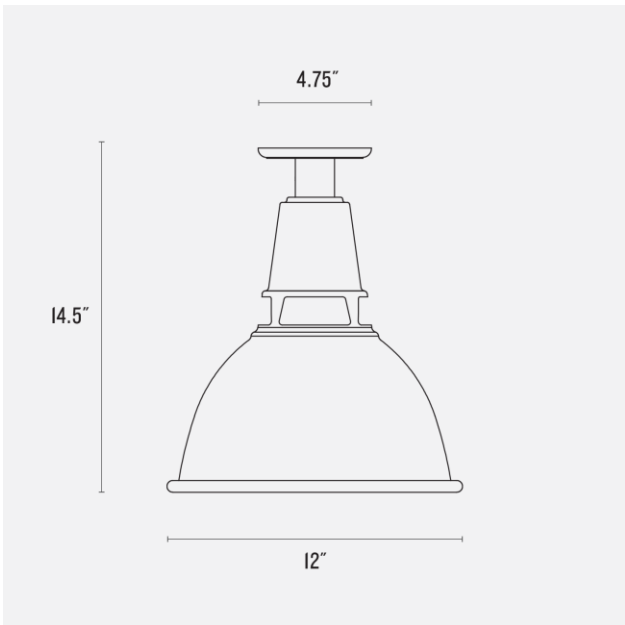

Color Options

Black
(BK)

White
(WT)

Cage Options

Black
(BK)