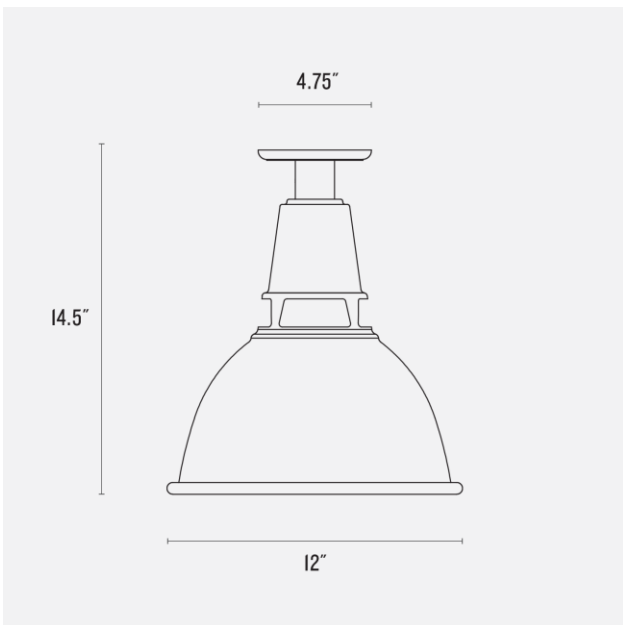

Color Options

Black
(BK)

White
(WT)

Cage Options

Black
(BK)