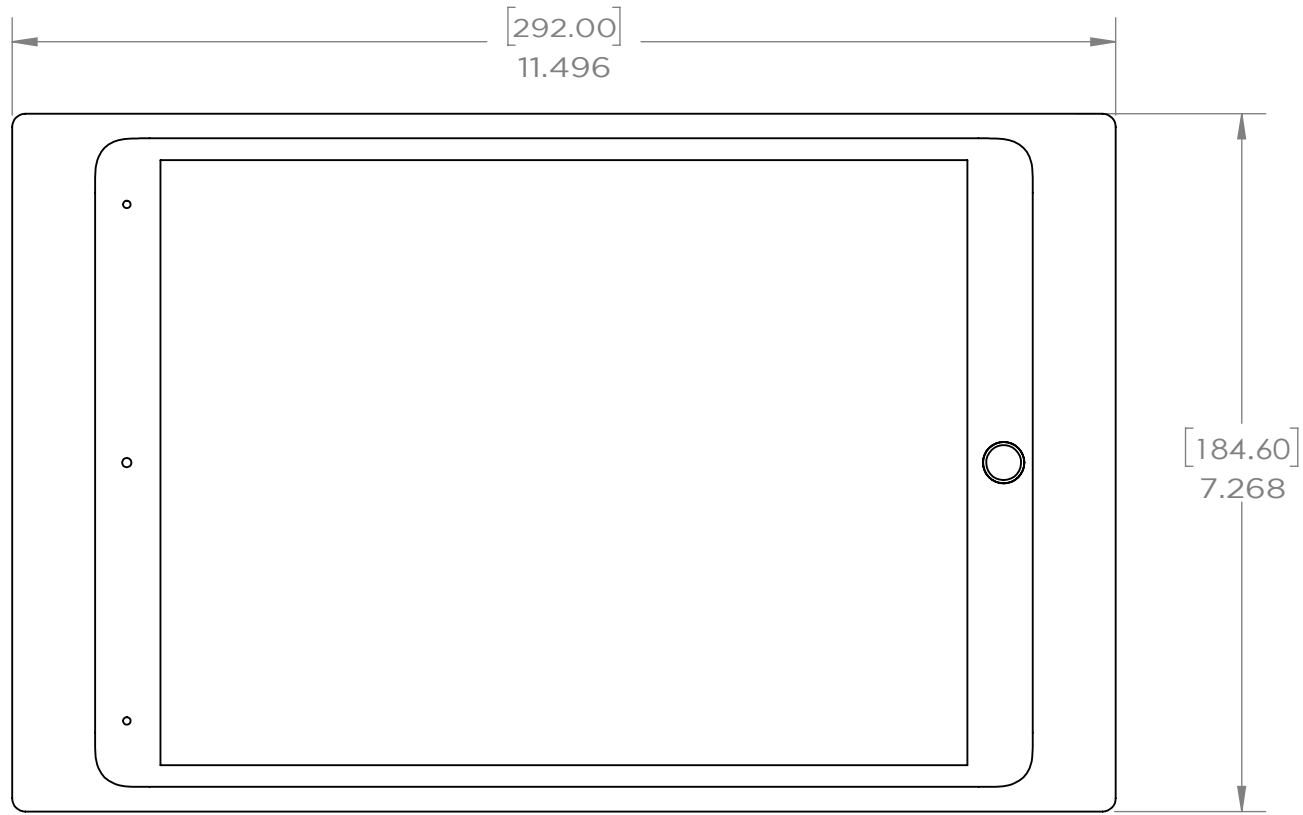

METRIC/INCHES		IPORT BY SONANCE	
DESIGNED IN SAN CLEMENTE, CALIFORNIA BY IPORT		NAME SURFACE MOUNT PRO10.5 POWER ONLY ASSY	
NOTICE OF PROPRIETARY INFORMATION: <small>THE INFORMATION CONTAINED HEREIN IS THE PROPRIETARY PROPERTY OF DANA INNOVATIONS. THE POSSESSOR AGREES TO THE FOLLOWING: 1. TO MAINTAIN THIS DOCUMENT IN CONFIDENCE 2. NOT TO REPRODUCE OR COPY IT 3. NOT TO REVEAL OR PUBLISH IT IN WHOLE OR IN PART 4. ALL RIGHTS RESERVED</small>		SIZE B	SKU 70796 70797 70798
SCALE: 1:2		WEIGHT:	REV 1
		SHEET 1 OF 1	