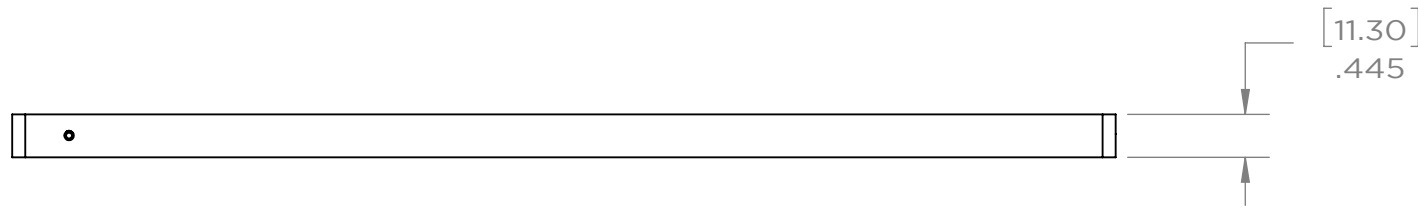

METRIC/INCHES		IPORT BY SONANCE	
DESIGNED IN SAN CLEMENTE, CALIFORNIA BY IPORT		NAME SURFACE MOUNT PRO10.5 POWER ONLY ASSY	
NOTICE OF PROPRIETARY INFORMATION: <small>THE INFORMATION CONTAINED HEREIN IS THE PROPRIETARY PROPERTY OF DANA INNOVATIONS. THE POSSESSOR AGREES TO THE FOLLOWING: 1. TO MAINTAIN THIS DOCUMENT IN CONFIDENCE 2. NOT TO REPRODUCE OR COPY IT 3. NOT TO REVEAL OR PUBLISH IT IN WHOLE OR IN PART 4. ALL RIGHTS RESERVED</small>		SIZE B	SKU 70796 70797 70798
SCALE: 1:2		WEIGHT:	REV 1
		SHEET 1 OF 1	