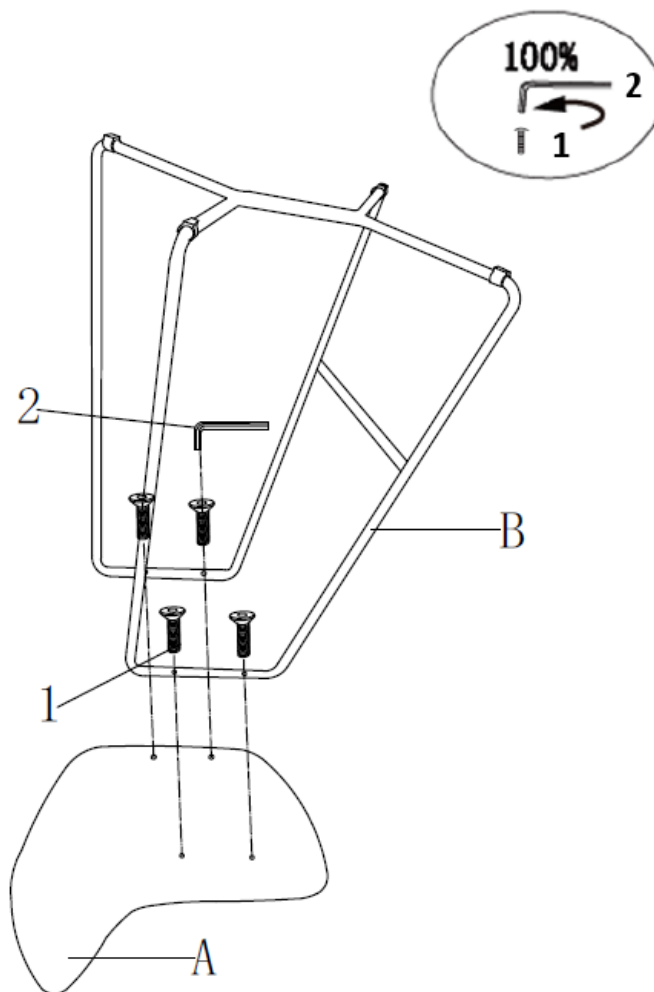

ALLEN KEY SCREW
M6 x 30 mm
QTY 4

2

ALLEN KEY
QTY 1

Step 1

1. Place Seat (A) upside down on a flat, smooth surface.
2. Attach Base (B) to the bottom of the Seat (A) using Allen Key Screws (1).
3. Use Allen Key (2) to tighten. Do not over-tighten.