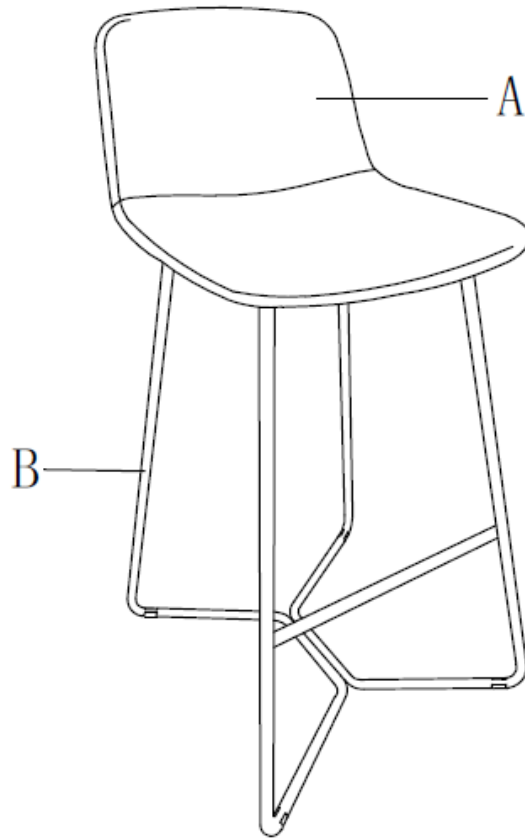

ALLEN KEY SCREW
M6 x 30 mm
QTY 4

2

ALLEN KEY
QTY 1

Step 1

1. Place Seat (A) upside down on a flat, smooth surface.
2. Attach Base (B) to the bottom of the Seat (A) using Allen Key Screws (1).
3. Use Allen Key (2) to tighten. Do not over-tighten.

Step 2

1. Place Stool on a flat, level surface to ensure it is level.
2. If it is uneven, adjust either the Seat (A) or the Base (B) to make it level.