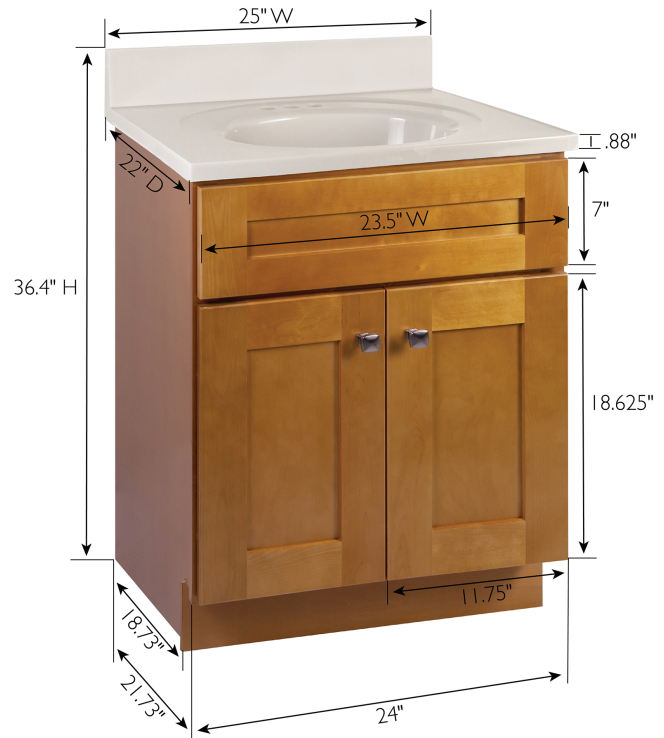

Modern Birch

Brookings 2-Door Vanity with Cultured Marble 4 in. Centerset White on White Top, Unassembled, 25x22

## SPECIFICATIONS

<b>MATERIAL CONSTRUCTION:</b>	Wood/Cultured Marble	<b>TOE KICK INSET WIDTH:</b>	3"
<b>ASSEMBLY REQUIRED:</b>	Yes	<b>BACK PANEL MATERIAL:</b>	Plywood
<b>ASSEMBLED DIMENSIONS:</b>	36.4" H x 25" L x 22" D	<b>BACK BRACE MATERIAL:</b>	Solid Wood
<b>ASSEMBLED WEIGHT:</b>	88.94 lbs.	<b>FAUCET TYPE:</b>	Lav Centerset
<b>TOOLS NEEDED FOR INSTALLATION:</b>	100% Silicone, Phillips Screwdriver, Rubber Mallet, Wood Glue, Face Frame	<b>NUMBER OF MOUNTING HOLES:</b>	3
<b>CONSTRUCTION TYPE:</b>	Soft Close	<b>BOWL MATERIAL:</b>	Cultured Marble
<b>HINGE STYLE:</b>	2 Wood Shaker Doors	<b>BACK SPLASH INCLUDED:</b>	Yes
<b>DOOR STYLE:</b>	N/A	<b>COLOR:</b>	White on White
<b>DRAWER STYLE:</b>	N/A	<b>NUMBER OF BOWLS:</b>	1
<b>GLIDE STYLE:</b>	N/A	<b>BOWL DIMENSIONS:</b>	11.61" W x 16.97" D
<b>FAKE DWR STYLE:</b>	N/A	<b>BOWL SHAPE:</b>	Oval
<b>DWR #1 DIMENSIONS:</b>	N/A	<b>SINK THICKNESS:</b>	0.98"
<b>DWR CONSTRUCTION:</b>	N/A	<b>MOUNTING TYPE:</b>	Integrated
<b>SHELF STYLE:</b>	N/A	<b>OVERFLOW HOLE:</b>	Yes
<b>SHELF ADJUSTABILITY INCREMENTS:</b>	N/A	<b>WARRANTY:</b>	1-Year limited warranty
<b>SHELF MAX WEIGHT CAPACITY:</b>	N/A	<b>TSCA TITLE IV COMPLIANT:</b>	Yes
<b>SHELF DIMENSIONS:</b>	N/A	<b>LEGAL FOR SALE IN CALIFORNIA:</b>	Yes
<b>SHELF THICKNESS:</b>	N/A	<b>PROP 65 HARMFUL MATERIAL:</b>	Formaldehyde
<b>SHELF MATERIAL:</b>	N/A		
<b>FRAME STYLE:</b>	N/A		
<b>FACE FRAME MATERIAL:</b>	Solid Wood		
<b>SIDES MATERIAL:</b>	Plywood		
<b>BOTTOM MATERIAL:</b>	Plywood		