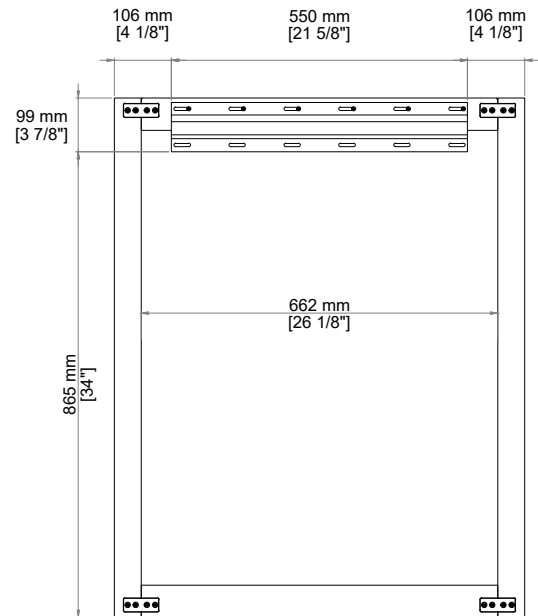

BELLSHIRE 30" MIRROR

660-M30-HNO
660-M30-BW

JAMES MARTIN VANITIES®

Back View