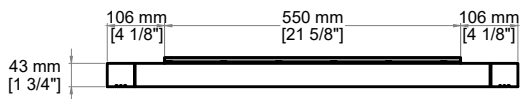

BELLSHIRE 30" MIRROR

660-M30-HNO
660-M30-BW

JAMES MARTIN VANITIES®

Top View