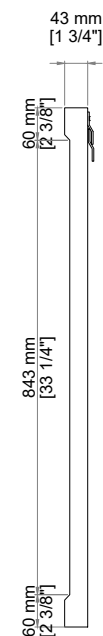

## BELLSHIRE 30" MIRROR

660-M30-HNO  
660-M30-BW

**JAMES MARTIN**  
VANITIES®

### Dimension

Width: 30"

Depth: 1-3/4"

Height: 38"

# BELLSHIRE 30" MIRROR

660-M30-HNO  
660-M30-BW

# JAMES MARTIN VANITIES®

Top View

Back View

Front View

Side View

Diagrams are of cabinet only-James Martin Optional Countertops and sinks are not shown

Visit website for warranty and installation information  
<http://www.jamesmartinvanities.com>