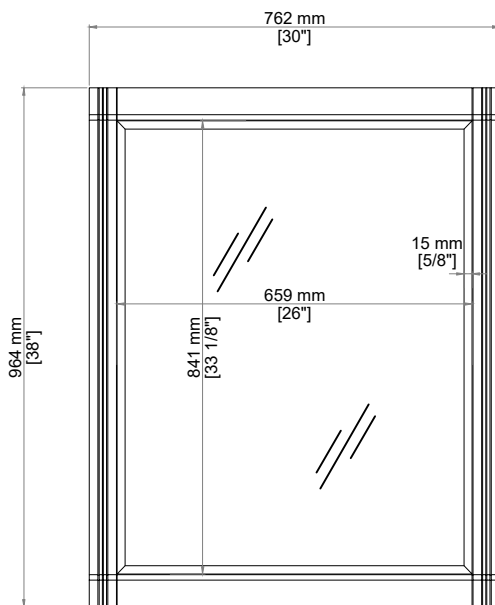

### Features and Materials

Solids: Poplar

Installation Type: Vertical

Assembly Type: Wall-mounted

Bevel: 5/8"

### Dimension

Width: 30"

Depth: 1-3/4"

Height: 38"

# BELLSHIRE 30" MIRROR

660-M30-HNO  
660-M30-BW

# JAMES MARTIN VANITIES®

Top View

Back View

Front View

Side View

Diagrams are of cabinet only-James Martin Optional Countertops and sinks are not shown

Visit website for warranty and installation information  
<http://www.jamesmartinvanities.com>