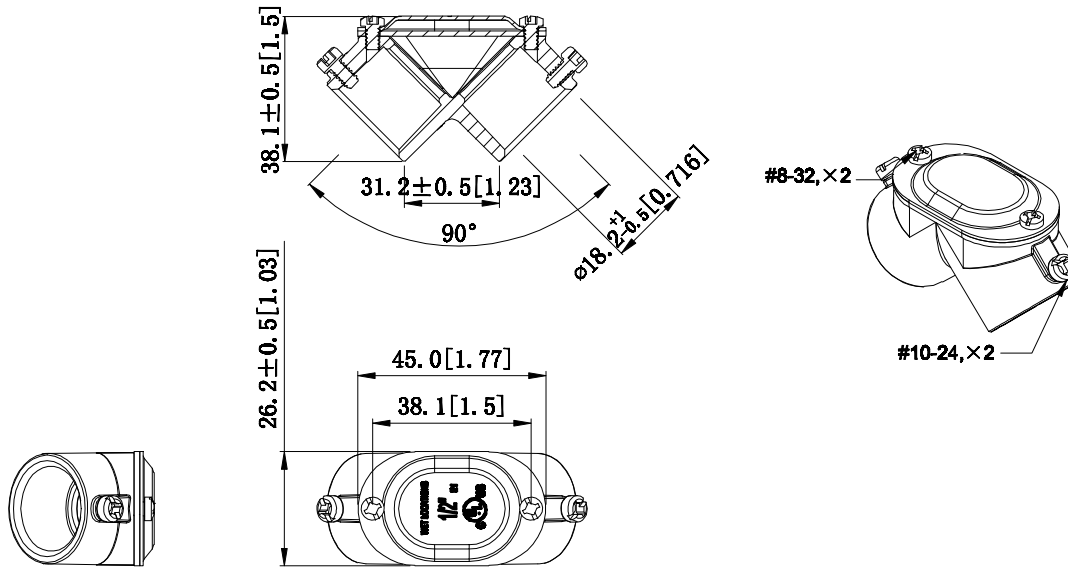

SIDES	BOTTOM
Material: ZAMAK	
2 Pcs #8-32×0.236 screw install	
2 Pcs #10-24×0.315 screw install	

DESCRIPTION
TRADE REFERENCE TERMS

STANDARD PACKING
50 PCS

GARVIN INDUSTRIES		
RED PULL ELBOWS, 90°		
SIZE A4	DWG NO. PESS-50	REV
DATA SHEET		