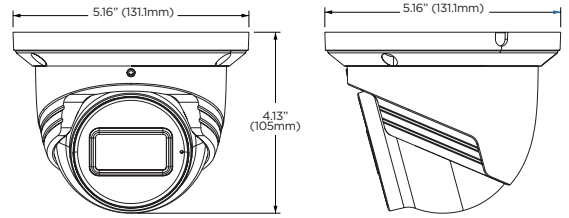

Mounting accessories (Optional)

DWC-MT9CMJ2
Ceiling mount
bracket and
junction box

DWC-MT9JUNC2
Junction box

DWC-MTTWM2
Wall mount bracket

Dimensions

unit: Inch (mm)

Specifications

IMAGE	
Image sensor	4MP 1/3" CMOS
Total pixels	2592 (H) X 1520 (V)
Minimum scene illumination	0.0038 lux (color) 0.0 lux (B/W)
S/N ratio	50dB
LENS	
Focal length	2.8-12mm, F1.4
Lens type	Vari-focal lens with motorized-zoom and auto-focus
Field of view (FoV)	94.2°-29.8°
IR distance	164ft range
I/O	
Audio in/out and compression	1 audio input, 1 microphone built-in, G.711A/U
OPERATIONAL	
Shutter mode	Auto, manual
Shutter speed	1/30s - 1/100000s
Auto gain control	Auto
Day / night	Auto, day (color), night (B/W), schedule
Smart DNR™ 3D digital noise reduction	3D DNR
Wide dynamic range (WDR)	True WDR, 120dB
Privacy zone	4 programmable privacy masks
Camera analytics	Line crossing, perimeter intrusion, video tampering detection (scene change, video blur, abnormal color detection), object classification (differentiate humans from objects)
Alarm notifications	Notifications via e-mail or FTP server
Memory slot	Micro SD / SDHC / SDXC (card not included)
NETWORK	
LAN	802.3 compliance 10/100 LAN
Video compression type	H.265, H.264, MJPEG
Resolution	4MP (2592x1520) at 30fps
Frame rate	Up to 30fps at all resolutions
Video bitrate	64 Kbps - 8 Mbps
Bitrate control	Multi-streaming CBR/VBR at H.265/H.264 (controllable frame rate and bandwidth)
Streaming capability	Dual-stream at different rates and resolutions
IP	IPv4, IPv6
Protocol	UDP, IPv4, IPv6, DHCP, NTP, RTSP, PPPoE, DDNS, SMTP, FTP, SNMP, HTTP, 802.1x, UPnP, HTTps, QoS
Security	IP filtering, MAC filtering, authentication (ID/PW), SSL/TSL
ONVIF conformance	Yes
Web viewer	OS: Windows® Browser: Internet Explorer
Video management software	DW Spectrum® IPVMS
ENVIRONMENTAL	
Operating temperature	-22°F - 140°F (-30°C - 60°C)
Operating humidity	10-95% RH (non-condensing)
IP rating	IP67-rated
IK rating	IK10 impact-resistant
Other certifications	CE, FCC, RoHS
ELECTRICAL	
Power requirement	DC 12V, PoE IEEE 802.3af Class 3. (Adapter not included)
Power consumption	<9.5W
MECHANICAL	
Material	Metal turret housing
Dimensions	5.16" x 4.13" (131.1 x 105 mm)
Weight	1.47 lb (0.67 kg)
Warranty	5 year warranty