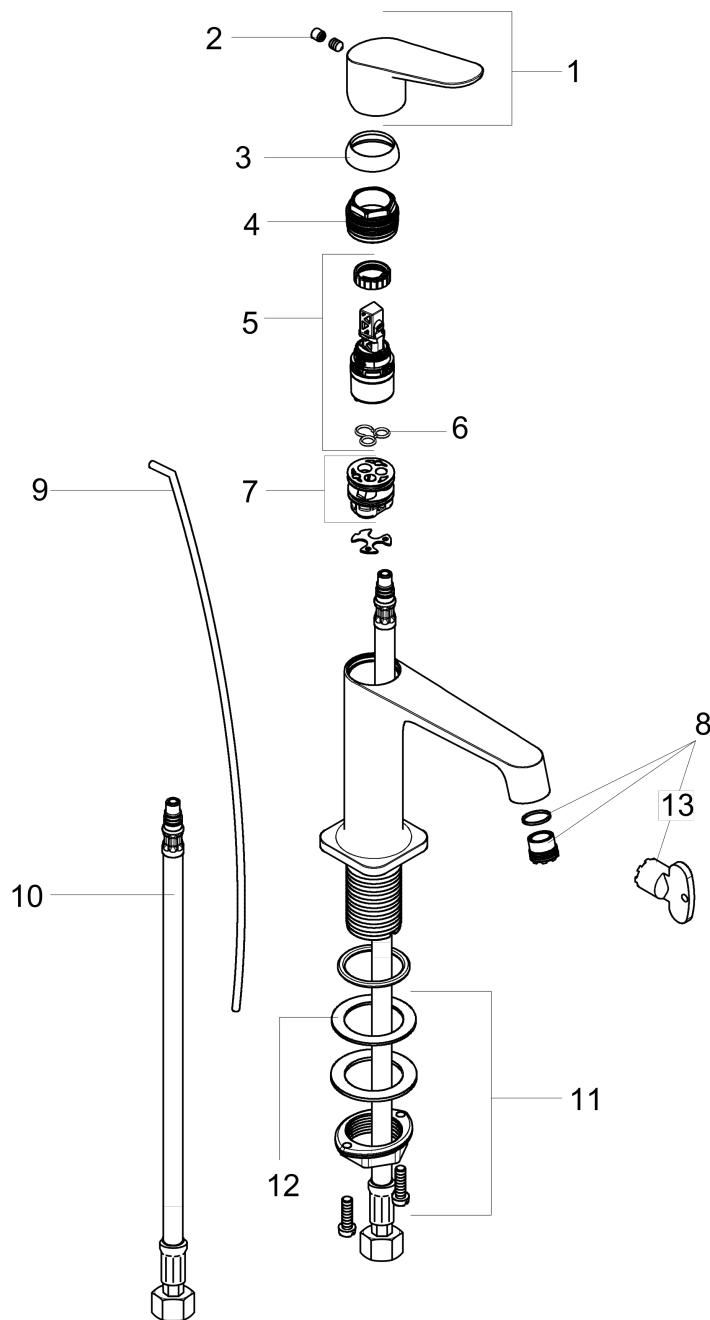

AXOR Citterio M
Single-Hole Faucet 250 with Pop-Up Drain, 1.2 GPM
 Finishes : **chrome** Part no. : **34120001**

Description

Features

- Aerated spray
- Flow: 1.2 GPM (4.5 L/Min)
- Ceramic cartridge
- Includes pop-up drain

Technology

Design awards

Product image

Scale drawing

AXOR Citterio M
Single-Hole Faucet 250 with Pop-Up Drain, 1.2 GPM
Finishes : **chrome** Part no. : **34120001**

Exploded drawing

Year of production: >07/16

AXOR Citterio M
Single-Hole Faucet 250 with Pop-Up Drain, 1.2 GPM
 Finishes : **chrome** Part no. : **34120001**

Spare parts list

Year of production: >07/16

Pos.	Description	Part no.	PC	PU
1	handle	34093000	0	1
2	screw cover	96762000	0	1
3	flange	98863000	0	1
4	nut	98864000	0	1
5	cartridge, assy	95973001	0	1
6	seal	98865000	0	1
7	adapter for cartridge	98866000	0	1
8	aerator M16,5x1 (4,5 l/min)	92875000	0	1
9	pull rod	96923000	0	1
10	connection hose 35½" M8x0,75 3/8"	96316001	0	1
11	fixing set (Ø 32)	13961000	0	1
12	lever collar	97548000	0	1
13	special tool	98987000	0	1
a	pop up waste	88509000	0	1