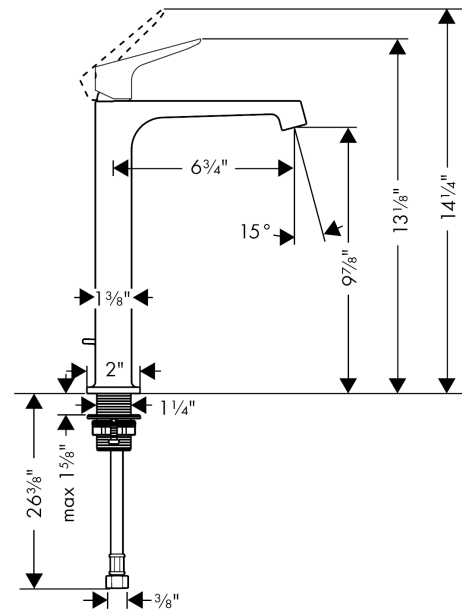

AXOR Citterio M
Single-Hole Faucet 250 with Pop-Up Drain, 1.2 GPM
 Finishes : **chrome** Part no. : **34120001**

Description

Features

- Aerated spray
- Flow: 1.2 GPM (4.5 L/Min)
- Ceramic cartridge
- Includes pop-up drain

Technology

Design awards

Product image

Scale drawing

AXOR Citterio M
Single-Hole Faucet 250 with Pop-Up Drain, 1.2 GPM
Finishes : **chrome** Part no. : **34120001**

Exploded drawing

Year of production: >07/16

AXOR Citterio M
Single-Hole Faucet 250 with Pop-Up Drain, 1.2 GPM
 Finishes : **chrome** Part no. : **34120001**

Spare parts list

Year of production: >07/16

Pos.	Description	Part no.	PC	PU
1	handle	34093000	0	1
2	screw cover	96762000	0	1
3	flange	98863000	0	1
4	nut	98864000	0	1
5	cartridge, assy	95973001	0	1
6	seal	98865000	0	1
7	adapter for cartridge	98866000	0	1
8	aerator M16,5x1 (4,5 l/min)	92875000	0	1
9	pull rod	96923000	0	1
10	connection hose 35½" M8x0,75 3/8"	96316001	0	1
11	fixing set (Ø 32)	13961000	0	1
12	lever collar	97548000	0	1
13	special tool	98987000	0	1
a	pop up waste	88509000	0	1