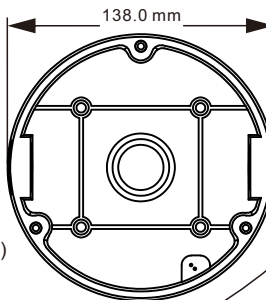

Junction Box

Compatible with:

DS-2CD2347G1-L(U)/
DS-2CD2327G1-L(U)/
DS-2CD2346G2-I(U)/

- **CCTV camera junction box**
- **Aluminum alloy material**
- **Ceiling/Wall Mount**
- **Color: white / grey available**

Included:

holes sticker, screws, cable tie, foam pad

Dimensions: 138.0mm(D) x 42.2mm(H)

137.00mm