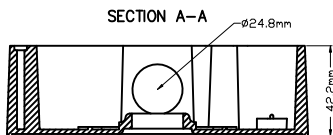

Included:

holes sticker, screws, cable tie, foam pad

Dimensions: 138.0mm(D) x 42.2mm(H)

137.00mm