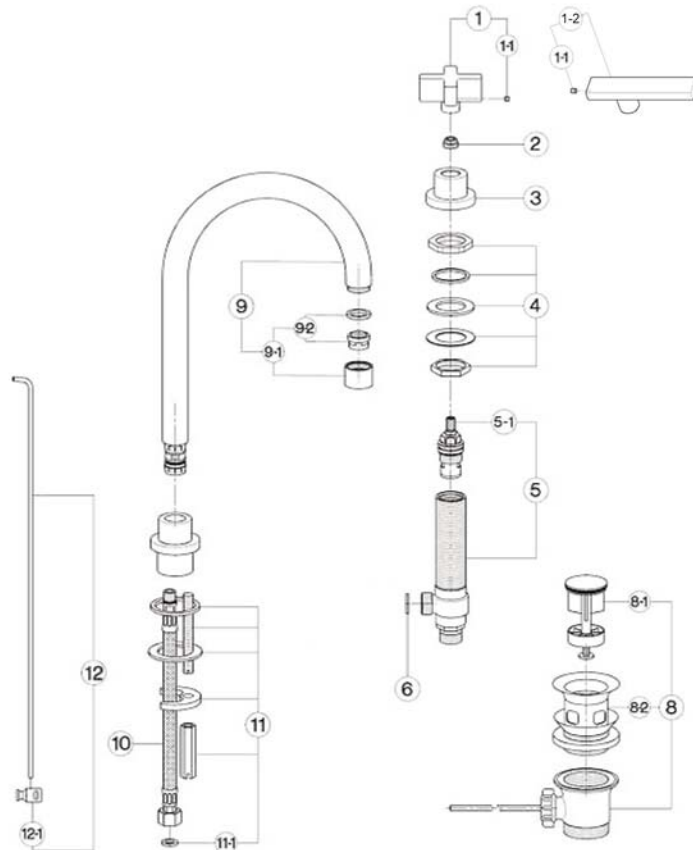

Widespread Lavatory Faucet

ROHL Modern Collection

BA108X* (Cross Handles)

BA108L* (Lever Handles)

FEATURES

- Three hole lav faucet
- 3 x 1 3/8" hole cutouts
- Ceramic disc valves, 1/4-turn
- Swivel spout with 5 1/2" reach
- Spout and valve housing made from solid brass
- Pop-up drain, 1 1/4" pipe
- 1.2 GPM

COLORS/FINISHES

- Polished Chrome
- Satin Nickel
- Polished Nickel

WARRANTY

- Limited Lifetime

* For CA/VT, place a "2" at end of model number for code compliant product. (Example A3608LMAPC-2)

Consult your local ROHL showroom for additional information and specifications. For complete warranty details and a list of showrooms, go to www.rohlhome.com.

BA108 Spare Parts

1	ZZ937050	6	ZZ927140
1-1	ZZ933280	8	ZA007550
1-2	ZZ942620	9	ZZ940080
2	ZZ933300	9-1	ZZ932830
3	ZZ933330	9-2	ZZ503240
4	ZZ927560	10	ZZ932480
5	ZZ931510 (COLD)	11	ZZ928990
	ZZ931500 (HOT)	11-1	ZZ500970
5-1	ZZ929060 (COLD)	12	ZZ933500
	ZZ929070 (HOT)	12-1	C7330