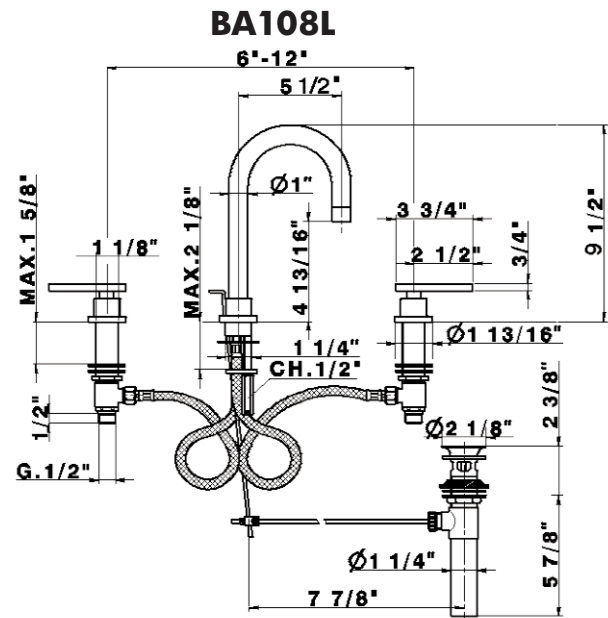

Widespread Lavatory Faucet

ROHL Modern Collection

BA108X* (Cross Handles)

BA108L* (Lever Handles)

FEATURES

- Three hole lav faucet
- 3 x 1 3/8" hole cutouts
- Ceramic disc valves, 1/4-turn
- Swivel spout with 5 1/2" reach
- Spout and valve housing made from solid brass
- Pop-up drain, 1 1/4" pipe
- 1.2 GPM

COLORS/FINISHES

- Polished Chrome
- Satin Nickel
- Polished Nickel

WARRANTY

- Limited Lifetime

* For CA/VT, place a "2" at end of model number for code compliant product. (Example A3608LMAPC-2)

Consult your local ROHL showroom for additional information and specifications. For complete warranty details and a list of showrooms, go to www.rohlhome.com.

BA108 Spare Parts

1	ZZ937050	6	ZZ927140
1-1	ZZ933280	8	ZA007550
1-2	ZZ942620	9	ZZ940080
2	ZZ933300	9-1	ZZ932830
3	ZZ933330	9-2	ZZ503240
4	ZZ927560	10	ZZ932480
5	ZZ931510 (COLD)	11	ZZ928990
	ZZ931500 (HOT)	11-1	ZZ500970
5-1	ZZ929060 (COLD)	12	ZZ933500
	ZZ929070 (HOT)	12-1	C7330