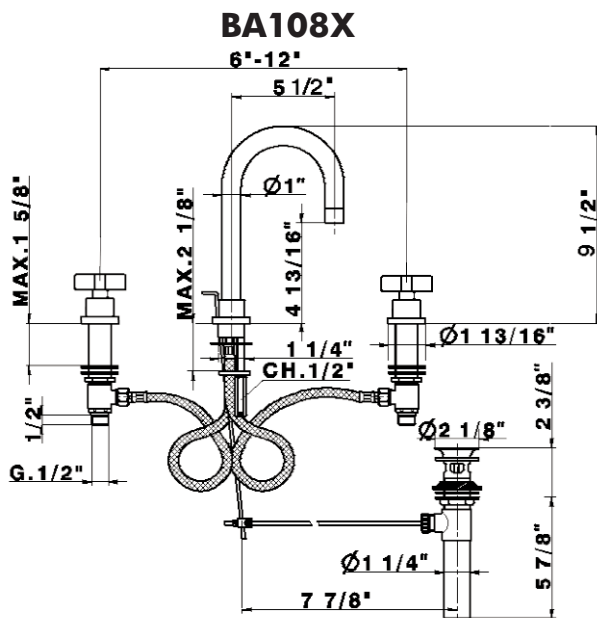

Widespread Lavatory Faucet

ROHL Modern Collection

BA108X* (Cross Handles)

BA108L* (Lever Handles)

FEATURES

- Three hole lav faucet
- 3 x 1 3/8" hole cutouts
- Ceramic disc valves, 1/4-turn
- Swivel spout with 5 1/2" reach
- Spout and valve housing made from solid brass
- Pop-up drain, 1 1/4" pipe
- 1.2 GPM

COLORS/FINISHES

- Polished Chrome
- Satin Nickel
- Polished Nickel

WARRANTY

- Limited Lifetime

* For CA/VT, place a "2" at end of model number for code compliant product. (Example A3608LMAPC-2)

Consult your local ROHL showroom for additional information and specifications. For complete warranty details and a list of showrooms, go to www.rohlhome.com.

BA108 Spare Parts

1	ZZ937050	6	ZZ927140
1-1	ZZ933280	8	ZA007550
1-2	ZZ942620	9	ZZ940080
2	ZZ933300	9-1	ZZ932830
3	ZZ933330	9-2	ZZ503240
4	ZZ927560	10	ZZ932480
5	ZZ931510 (COLD)	11	ZZ928990
	ZZ931500 (HOT)	11-1	ZZ500970
5-1	ZZ929060 (COLD)	12	ZZ933500
	ZZ929070 (HOT)	12-1	C7330