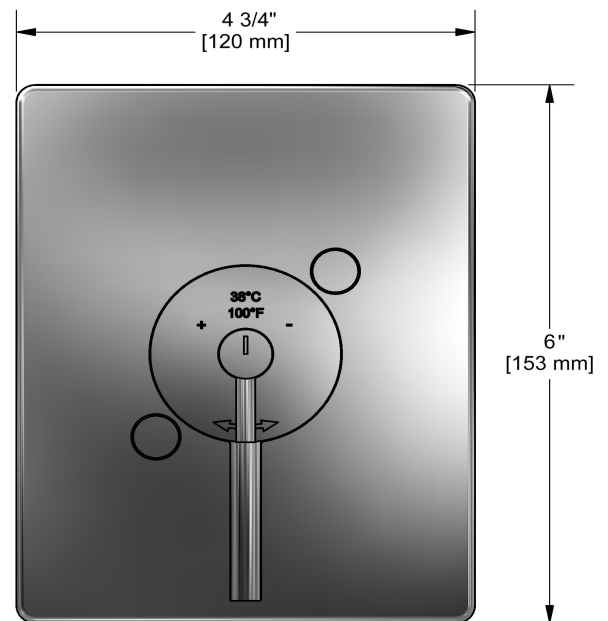

Sizes, models and finishes may differ from those presented.

Warranty

This **Riobel Inc.** product you have purchased carries a Limited Lifetime Warranty on the chrome, PVD finish, blacks and all working parts and is guaranteed from the initial purchase date against all manufacturing defects. All other finishes, including plastic components, are guaranteed for one year. All electric and/or electronic parts are covered by a 5-year limited warranty.

Customer Service

Ontario, West Canada : 888-287-5354 Quebec, Maritimes, United States : 866-473-8442

2020.11.07