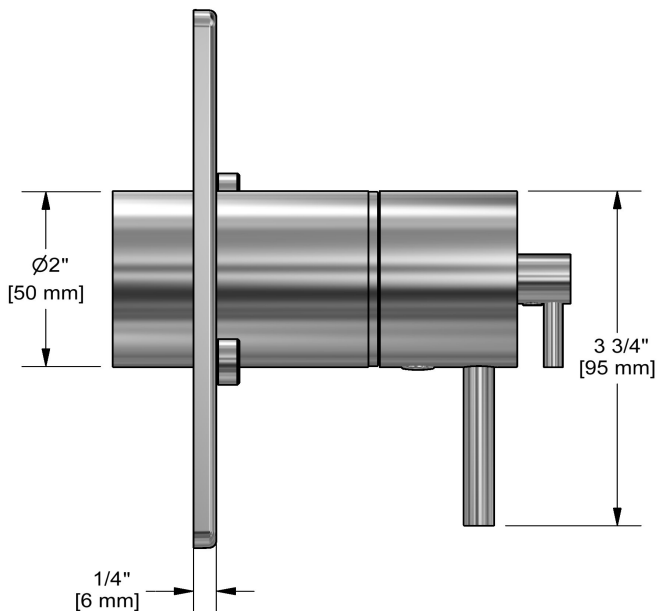

Sizes, models and finishes may differ from those presented.

Warranty

This **Riobel Inc.** product you have purchased carries a Limited Lifetime Warranty on the chrome, PVD finish, blacks and all working parts and is guaranteed from the initial purchase date against all manufacturing defects. All other finishes, including plastic components, are guaranteed for one year. All electric and/or electronic parts are covered by a 5-year limited warranty.

Customer Service

Ontario, West Canada : 888-287-5354 Quebec, Maritimes, United States : 866-473-8442

2020.11.07