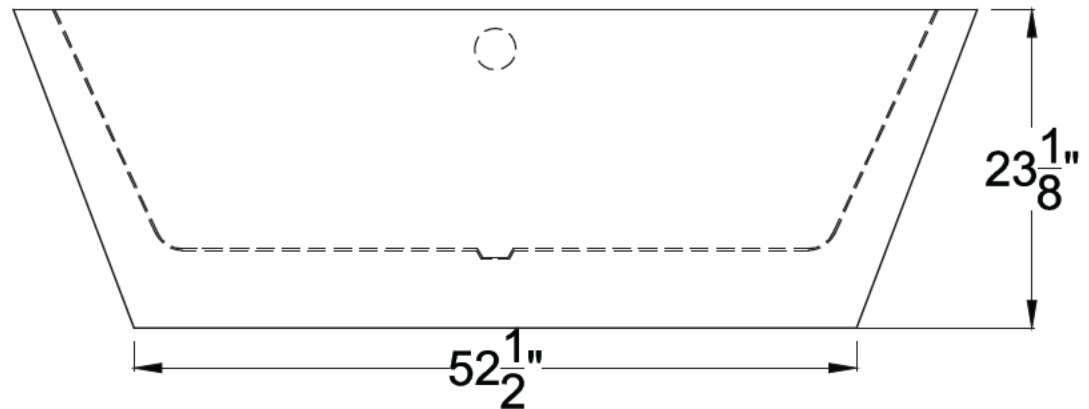

ANZZI™

**70" DUALITA SERIES**  
Freestanding Bathtub  
FT-AZ014

Dimensions:  
31.25" L x 70" W x 23.2" H

Weight: 135 lb.  
Material: LUCITE™ Acrylic  
Capacity: 50 gal

For more information visit  
[www.ANZZI.com](http://www.ANZZI.com) or call  
1-844-44-ANZZI