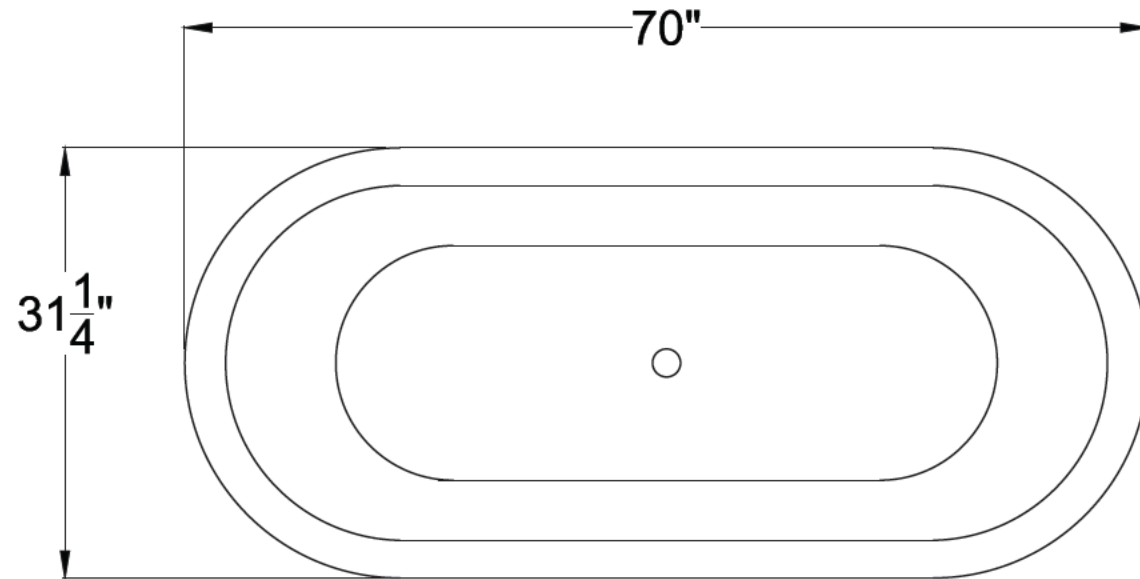

ANZZI™

**70" DUALITA SERIES**  
Freestanding Bathtub  
FT-AZ014

Dimensions:  
31.25" L x 70" W x 23.2" H

Weight: 135 lb.  
Material: LUCITE™ Acrylic  
Capacity: 50 gal

For more information visit  
[www.ANZZI.com](http://www.ANZZI.com) or call  
1-844-44-ANZZI