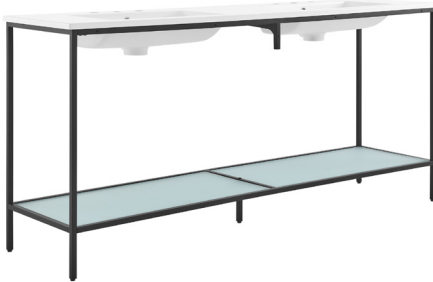

Pierre

Freestanding Vanity

SM-BV172

Swiss Madison®
well made forever

Features:

- Sleek, freestanding design
- Glazed ceramic, single sink
- Stainless steel metal legs
- Chrome-finish overflow
- Standard 1 3/8" faucet holes
- Standard 1 3/4" drain hole

Installation:

- Freestanding

Colors & Finishes:

- White/Black: SM-BV172

Specifications:

- N.W: 110 lb.
- D: 17 15/16" x W: 70 7/16" x H: 32 11/16"

Included Parts:

- Sink: SM-BV73C-S
- Metal Bars (6): SM-BVP105
- Side Frame: SM-BVP106
- Tempered Glass Shelf: SM-BV553-G

Compatible Parts (sold separately):

- Pop-Up Drain w/Overflow: SM-PD23 *
- Swiss Madison Bathroom Faucet *
- * Color options available