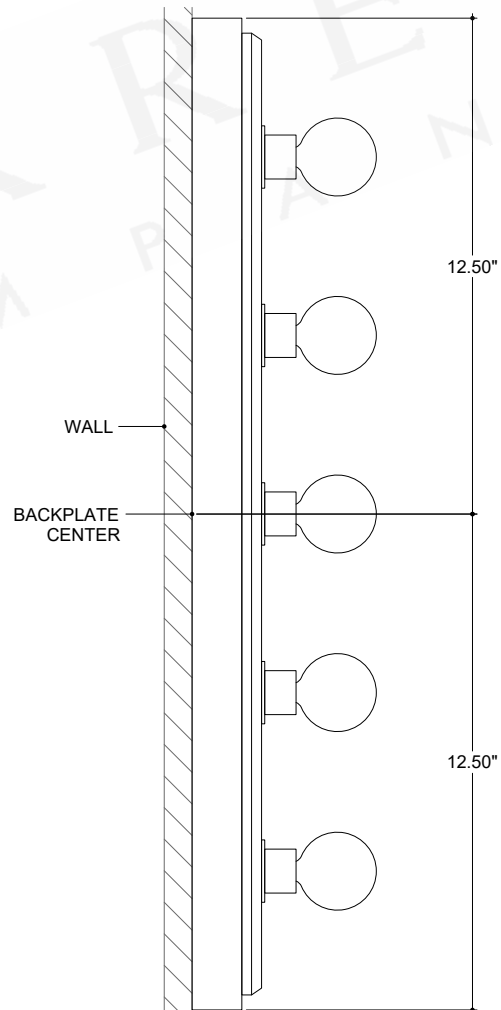

ITEM: 5800-0056

Overall Dimensions

Height: 25"

Width: 5"

Depth: 2.75"

TOP VIEW

FRONT VIEW

SIDE VIEW