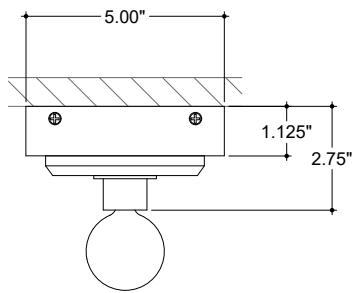

ITEM: 5800-0056

Overall Dimensions

Height: 25"

Width: 5"

Depth: 2.75"

TOP VIEW

FRONT VIEW

SIDE VIEW