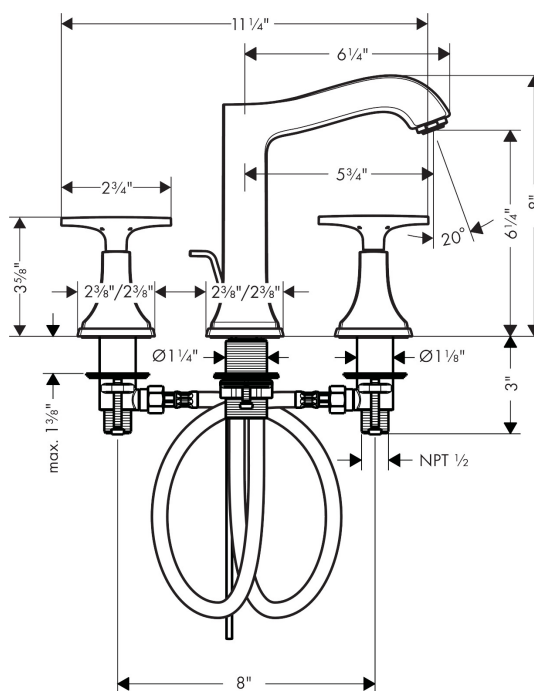

Brand	hansgrohe
Art. Name	Metropol Classic Widespread Faucet 160 with Cross Handles and Pop-Up Drain, 1.2 GPM
Art. Nr.	31307671
Surface	matte black
Pos.	1

Product Picture

Drawing

Technology

Features

- Spray modes: Aerated spray
- Flow: 1.2 GPM (4.5 L/Min)
- 90° ceramic valves
- Includes pop-up drain