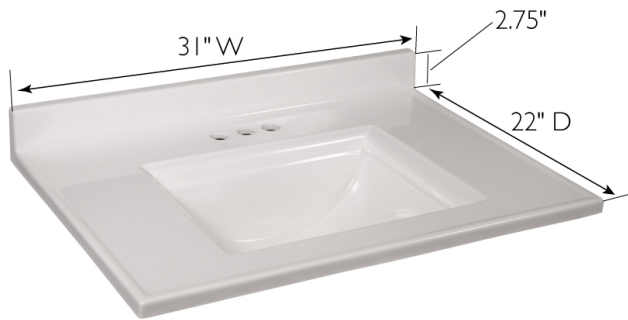

## 31" Cultured Marble Camilla Vanity Top Solid White

### SPECIFICATIONS

<b>MATERIAL:</b>	Cultured Marble
<b>TOOLS NEEDED FOR INSTALLATION:</b>	100% silicone
<b>ASSEMBLED DIMENSIONS:</b>	12.5" H x 31" L x 22" D
<b>ASSEMBLED WEIGHT:</b>	40 lbs.
<b>FAUCET TYPE:</b>	Lav Centerset
<b>NUMBER OF MOUNTING HOLES:</b>	3
<b>BOWL MATERIAL:</b>	Cultured Marble
<b>BACK SPLASH INCLUDED:</b>	Yes
<b>COLOR:</b>	Solid White
<b>NUMBER OF BOWLS:</b>	1
<b>BOWL DIMENSIONS:</b>	7.75" H x 18.5" W x 14" D
<b>BOWL SHAPE:</b>	Rectangle
<b>SINK THICKNESS:</b>	0.95"
<b>MOUNTING TYPE:</b>	Integrated
<b>OVERFLOW HOLE:</b>	Yes