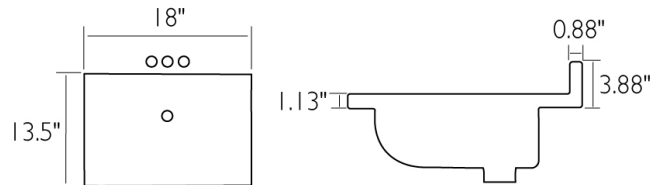

## 31" Cultured Marble Camilla Vanity Top Solid White

### SPECIFICATIONS

<b>MATERIAL:</b>	Cultured Marble
<b>TOOLS NEEDED FOR INSTALLATION:</b>	100% silicone
<b>ASSEMBLED DIMENSIONS:</b>	12.5" H x 31" L x 22" D
<b>ASSEMBLED WEIGHT:</b>	40 lbs.
<b>FAUCET TYPE:</b>	Lav Centerset
<b>NUMBER OF MOUNTING HOLES:</b>	3
<b>BOWL MATERIAL:</b>	Cultured Marble
<b>BACK SPLASH INCLUDED:</b>	Yes
<b>COLOR:</b>	Solid White
<b>NUMBER OF BOWLS:</b>	1
<b>BOWL DIMENSIONS:</b>	7.75" H x 18.5" W x 14" D
<b>BOWL SHAPE:</b>	Rectangle
<b>SINK THICKNESS:</b>	0.95"
<b>MOUNTING TYPE:</b>	Integrated
<b>OVERFLOW HOLE:</b>	Yes