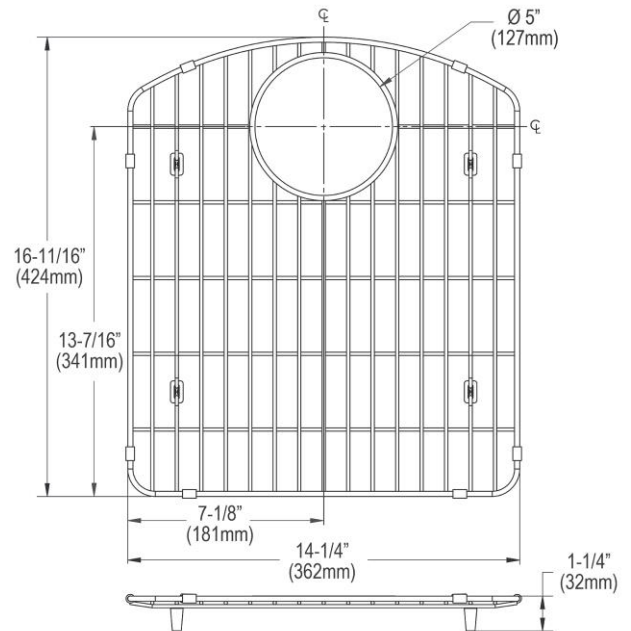

PART: _____ QTY: _____

PROJECT: _____

CONTACT: _____

DATE: _____

NOTES: _____

APPROVAL: _____

In keeping with our policy of continuing product improvement, Elkay reserves the right to change product specifications without notice. Please visit elkay.com for the most current version of Elkay product specification sheets. This specification describes an Elkay product with design, quality, and functional benefits to the user. When making a comparison of other producers' offerings, be certain these features are not overlooked.