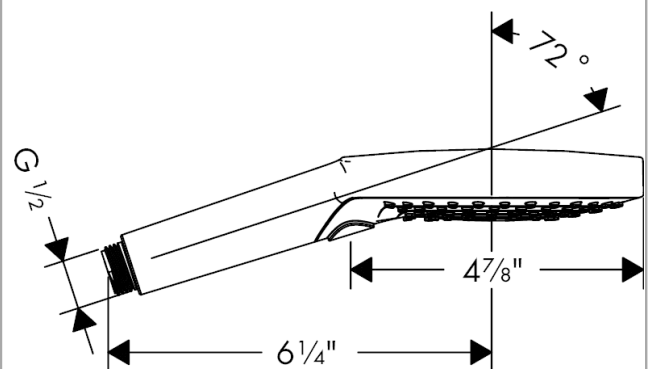

AXOR ShowerSolutions
Handshower 120 3-Jet, 1.75 GPM
Finishes : **brushed bronze** Part no. : **26052141**

Description

Features

- Select button for comfortable alternation of spray modes
- 87 no-clog spray channels
- Spray modes: PowderRain, Rain, Whirl
- Flow: 1.75 GPM (6.6 L/Min)
- Fully-finished matching spray face

Technology

Product image

Scale drawing

AXOR ShowerSolutions
Handshower 120 3-Jet, 1.75 GPM
Finishes : **brushed bronze** Part no. : **26052141**

Exploded drawing

Year of production: >01/19

AXOR ShowerSolutions
Handshower 120 3-Jet, 1.75 GPM
Finishes : **brushed bronze** Part no. : **26052141**

Spare parts list

Year of production: >01/19

Pos.	Description	Part no.	PC	PU
1	filter	92672000	0	1
2	seal	98058000	0	1