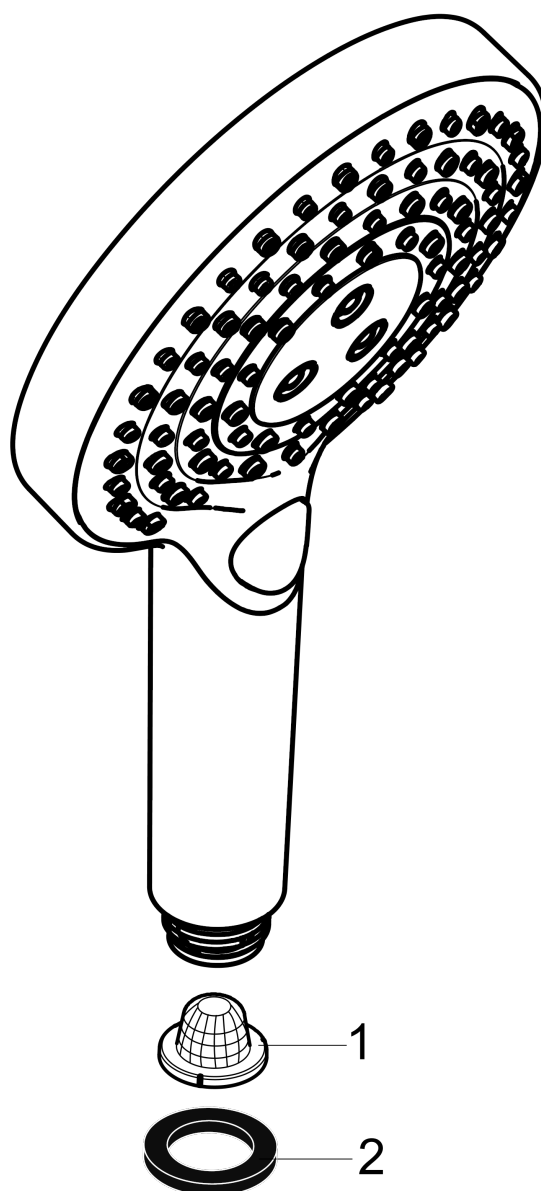

AXOR ShowerSolutions
Handshower 120 3-Jet, 1.75 GPM
Finishes : **brushed bronze** Part no. : **26052141**

Description

Features

- Select button for comfortable alternation of spray modes
- 87 no-clog spray channels
- Spray modes: PowderRain, Rain, Whirl
- Flow: 1.75 GPM (6.6 L/Min)
- Fully-finished matching spray face

Technology

Product image

Scale drawing

AXOR ShowerSolutions
Handshower 120 3-Jet, 1.75 GPM
Finishes : **brushed bronze** Part no. : **26052141**

Exploded drawing

Year of production: >01/19

AXOR ShowerSolutions
Handshower 120 3-Jet, 1.75 GPM
Finishes : **brushed bronze** Part no. : **26052141**

Spare parts list

Year of production: >01/19

Pos.	Description	Part no.	PC	PU
1	filter	92672000	0	1
2	seal	98058000	0	1