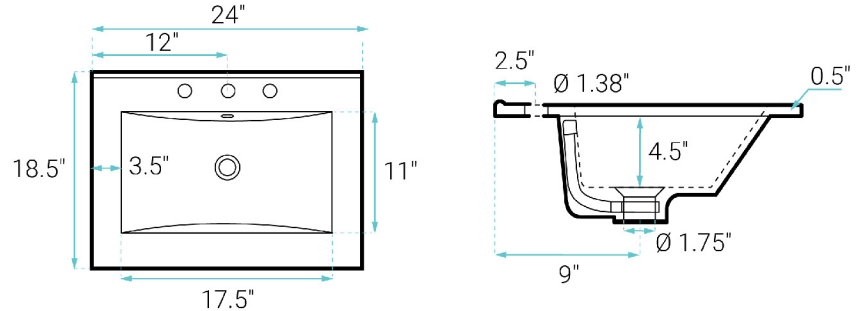

Cascade

Swiss Madison®
well made forever

Freestanding Vanity SM-BV470W-3

FEATURES:

- Sleek, freestanding design
- Glazed ceramic, single sink
- Standard 1.75" drain hole
- Standard 1.38" faucet hole
- Chrome-finish overflow
- Wooden legs

INSTALLATION:

Freestanding, assembly required

COLORS & FINISHES:

- Natural Oak: SM-BV470
- White Oak: SM-BV470W
- Black: SM-BV470B
- Brown Oak: SM-BV470BK

SPECIFICATIONS:

N.W: 78 lb.

W: 24" x D: 18.5" x H: 36"

Inner Sink: D: 11" x W: 17.5" x H: 4.5"

INCLUDED PARTS:

- Cabinet: SM-BV470W-C
- Sink: SM-VT324-3

REQUIRED PARTS:

- Sink Drain*
- Drain Trap*
- Faucet*
- Water Supply Lines

*Sold Separately by Swiss Madison