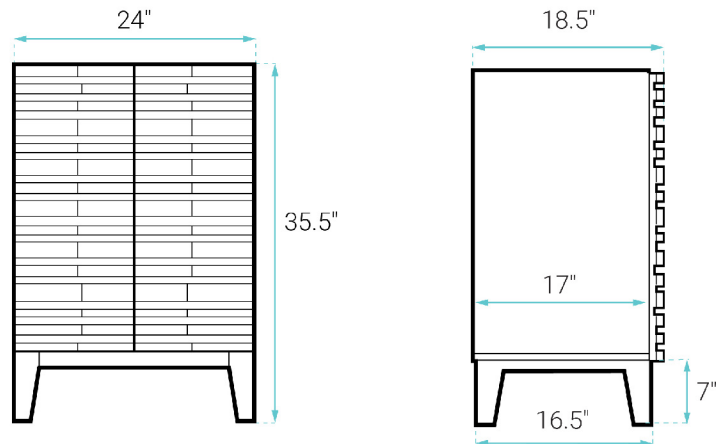

INSTALLATION:

Freestanding, assembly required

COLORS & FINISHES:

- Natural Oak: SM-BV470
- White Oak: SM-BV470W
- Black: SM-BV470B
- Brown Oak: SM-BV470BK

SPECIFICATIONS:

N.W: 78 lb.

W: 24" x D: 18.5" x H: 36"

Inner Sink: D: 11" x W: 17.5" x H: 4.5"

INCLUDED PARTS:

- Cabinet: SM-BV470W-C
- Sink: SM-VT324-3

REQUIRED PARTS:

- Sink Drain*
- Drain Trap*
- Faucet*
- Water Supply Lines

*Sold Separately by Swiss Madison