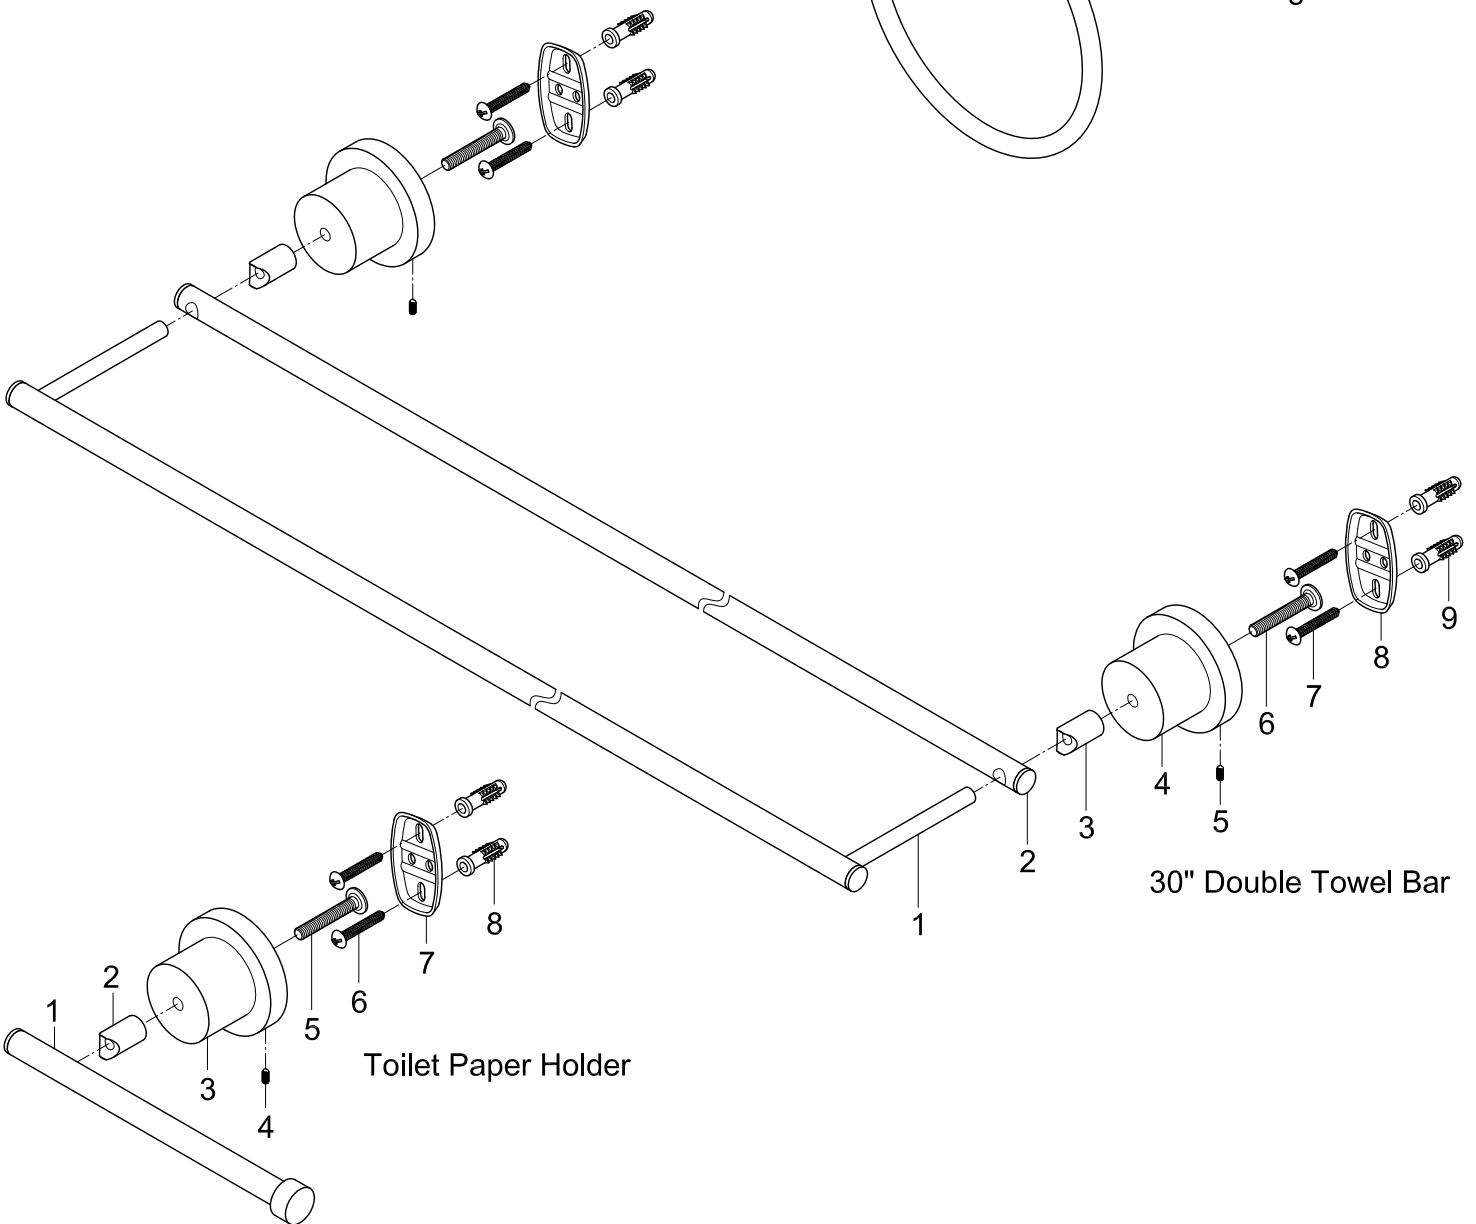

BAH821330478MB,C,PB,ORB,PN,SB,SN

30" Double Towel Bar, Towel Ring, Robe Hook x 2, Toilet Paper Holder

Robe Hook

Towel Ring

30" Double Towel Bar

Toilet Paper Holder