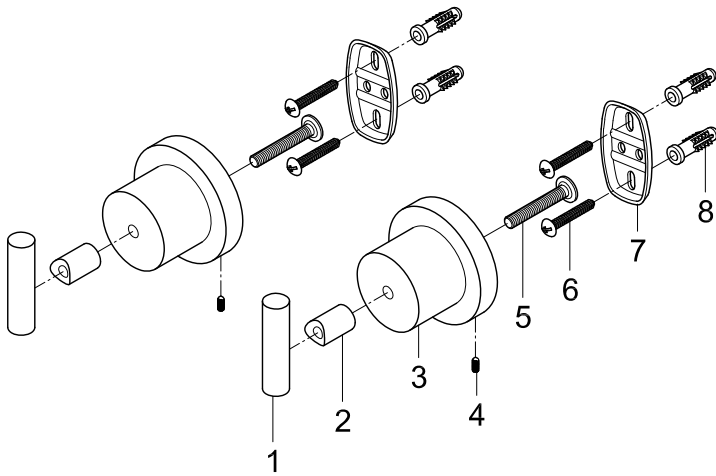

BAH821330478MB,C,PB,ORB,PN,SB,SN

30" Double Towel Bar, Towel Ring, Robe Hook x 2, Toilet Paper Holder

Robe Hook

Towel Ring

30" Double Towel Bar

Toilet Paper Holder