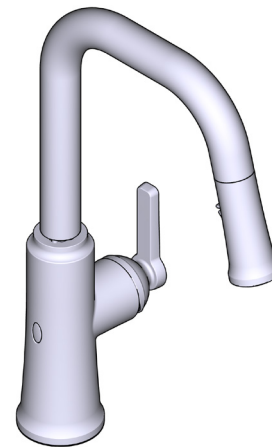

Trattoria™ Touchless Kitchen

Single-Handle High Arc Pulldown Kitchen Faucet

MODELS: TTSQ111 Series

NOTE: THIS FAUCET INSTALLS THROUGH 1 HOLE, 1-1/8" (28mm) MIN. DIA.