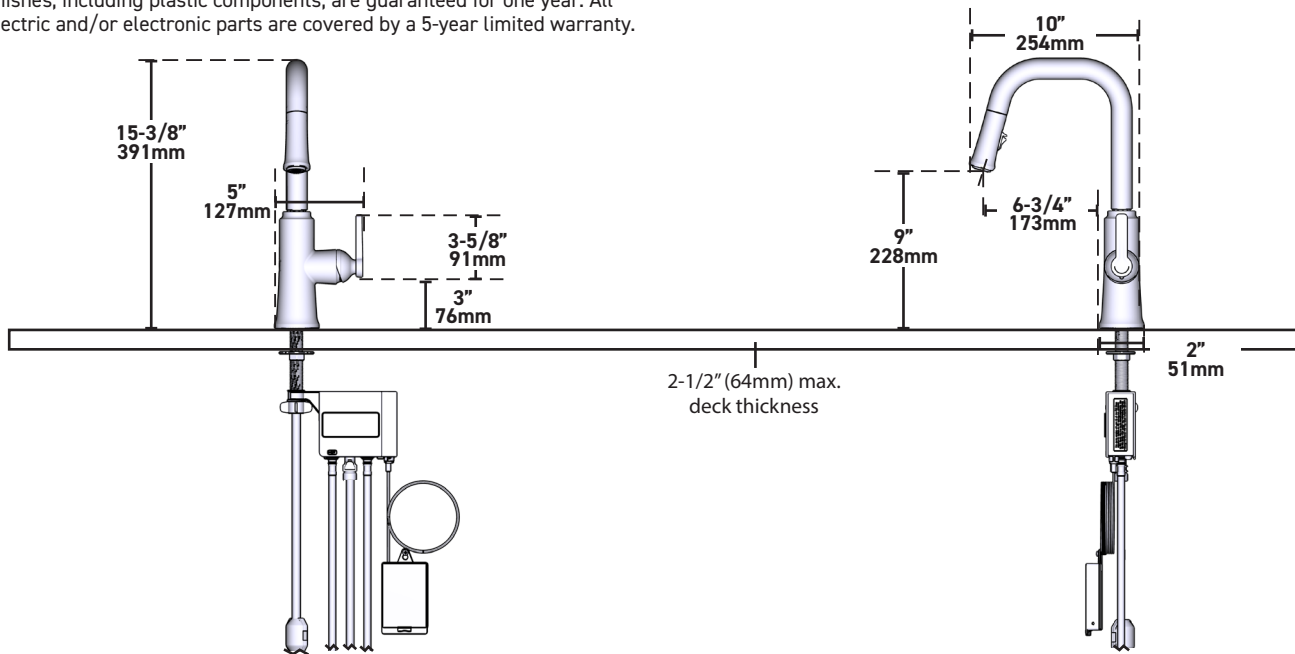

## Trattoria™ Touchless Kitchen

Single-Handle High Arc Pulldown Kitchen Faucet

**MODELS:** TTSQ111 Series

**NOTE: THIS FAUCET INSTALLS THROUGH 1 HOLE, 1-1/8" (28mm) MIN. DIA.**

U.S.A.  
HOUSEOFROHL.COM  
1-800-777-9762