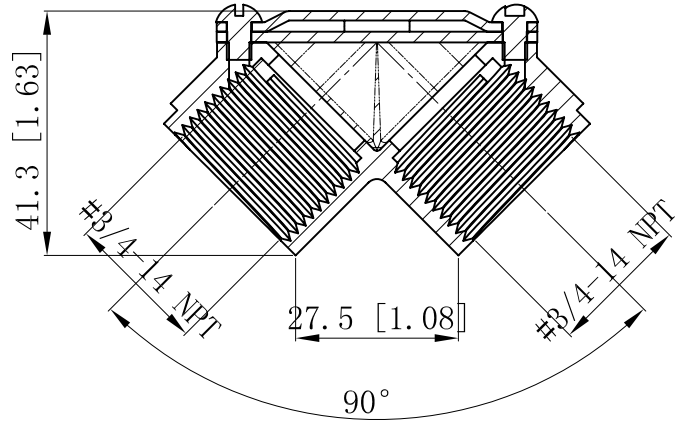

SIDES	BOTTOM
Material: #3 ZAMAK	
2 Pcs #8-32×1/4 screw install	

CUTAWAY VIEW A-A

DESCRIPTION
TRADE REFERENCE TERMS

STANDARD PACKING
10 PCS

This data sheet is for reference only .GARVIN INDUSTRIES reserves the right to make changes to the design without prior notice.

GARVIN INDUSTRIES		
TITLE RED PULL EIBOWS, 90°		
SIZE A4	DWG NO. PE-75	REV
DATA SHEET		