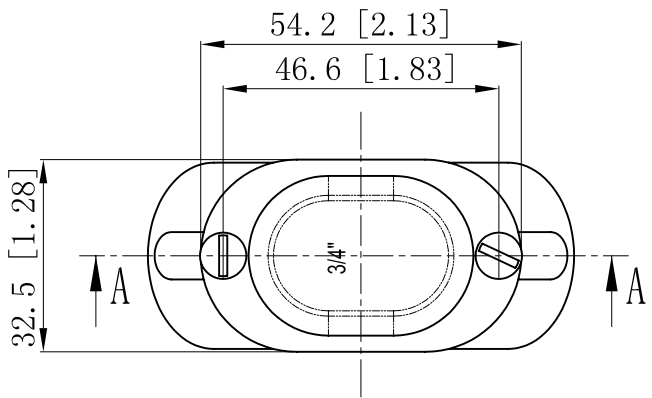

SIDES	BOTTOM
Material: #3 ZAMAK	
2 Pcs #8-32×1/4 screw install	

CUTAWAY VIEW A-A

DESCRIPTION
TRADE REFERENCE TERMS

STANDARD PACKING
10 PCS

This data sheet is for reference only .GARVIN INDUSTRIES reserves the right to make changes to the design without prior notice.

GARVIN INDUSTRIES		
TITLE RED PULL EIBOWS, 90°		
SIZE A4	DWG NO. PE-75	REV
DATA SHEET		