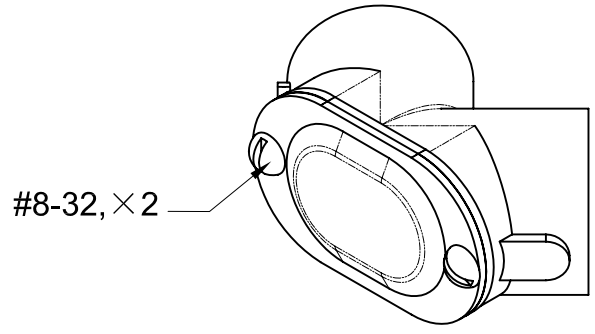

SIDES	BOTTOM
Material: #3 ZAMAK	
2 Pcs #8-32×1/4 screw install	

CUTAWAY VIEW A-A

DESCRIPTION
TRADE REFERENCE TERMS

STANDARD PACKING
10 PCS

This data sheet is for reference only .GARVIN INDUSTRIES reserves the right to make changes to the design without prior notice.

GARVIN INDUSTRIES		
TITLE RED PULL EIBOWS, 90°		
SIZE A4	DWG NO. PE-75	REV
DATA SHEET		