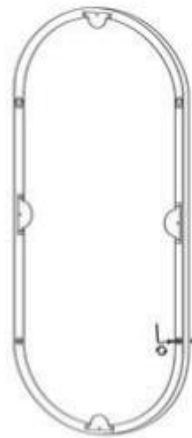

Assembly Instructions Hutton Mirror

	Allen Key - 1 Pc
	Small Allen Screw - 2 Pcs
	Mirror x1
	Shelf x1

THIS SIDE UP!
Remove this label before assembling

Back View

Assembled Front View

Place the shelf along with the Mirror and align the holes, follow the This Side Up Direction. Fasten the screws as shown with the help of Allen key.
Do not fully tighten the screw on side of the shelf completely i.e. first partially tighten both screws and once assembled, fully tighten both the screws to secure the shelf completely.