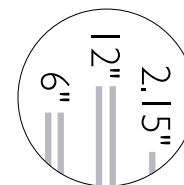

### Gracelyn I-Light Dimmable Pendant Light Polished Chrome

Adjustable height  
Includes two 12", two 6",  
and one 2.15" stem

## SPECIFICATIONS

MOUNTING:	Pendant	LED BRIGHTNESS (LUMENS):	N/A
SLOPED CEILING ADAPTABLE:	Yes	LED COLOR CORRELATED TEMPERATURE (CCT):	N/A
LAMP TYPE:	Maximum 60W Medium Base Bulb	LED COLOR RENDERING INDEX (CRI):	N/A
BULB INCLUDED:	No	LED EFFICACY:	N/A
WATTS PER BULB:	60W	LED AVERAGE RATED LIFE:	N/A
TOTAL WATTAGE:	60W	ENERGY EFFICIENT:	No
DIMMABLE:	Yes	LIGHTING AMPS:	N/A
MATERIAL CONSTRUCTION:	Steel/Glass	VOLTAGE:	120V
ASSEMBLED DIMENSIONS:	48.23" H x 9.06" L x 9.06" D		
WEIGHT:	2.87 lbs.		
BACKPLATE DIMENSIONS:	N/A		
CANOPY/PLATE DIMENSIONS:	1.02" H x 5.12" W x 5.12" D		
GLASS/SHADE DIMENSIONS:	8.61" H x 9.06" L x 9.06" D		
GLASS/SHADE MATERIAL:	Glass		
GLASS/SHADE TYPE:	Seedy		
GLASS/SHADE COLOR:	Clear		