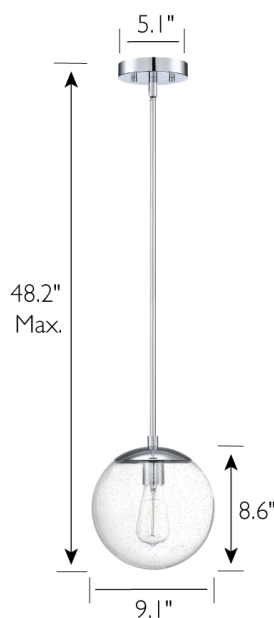

### Gracelyn I-Light Dimmable Pendant Light Polished Chrome

Adjustable height  
Includes two 12", two 6",  
and one 2.15" stem

## SPECIFICATIONS

MOUNTING:	Pendant	LED BRIGHTNESS (LUMENS):	N/A
SLOPED CEILING ADAPTABLE:	Yes	LED COLOR CORRELATED TEMPERATURE (CCT):	N/A
LAMP TYPE:	Maximum 60W Medium Base Bulb	LED COLOR RENDERING INDEX (CRI):	N/A
BULB INCLUDED:	No	LED EFFICACY:	N/A
WATTS PER BULB:	60W	LED AVERAGE RATED LIFE:	N/A
TOTAL WATTAGE:	60W	ENERGY EFFICIENT:	No
DIMMABLE:	Yes	LIGHTING AMPS:	N/A
MATERIAL CONSTRUCTION:	Steel/Glass	VOLTAGE:	120V
ASSEMBLED DIMENSIONS:	48.23" H x 9.06" L x 9.06" D		
WEIGHT:	2.87 lbs.		
BACKPLATE DIMENSIONS:	N/A		
CANOPY/PLATE DIMENSIONS:	1.02" H x 5.12" W x 5.12" D		
GLASS/SHADE DIMENSIONS:	8.61" H x 9.06" L x 9.06" D		
GLASS/SHADE MATERIAL:	Glass		
GLASS/SHADE TYPE:	Seedy		
GLASS/SHADE COLOR:	Clear		