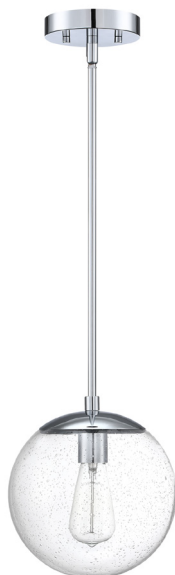

### Gracelyn I-Light Dimmable Pendant Light Polished Chrome

Adjustable height  
Includes two 12", two 6",  
and one 2.15" stem

## SPECIFICATIONS

MOUNTING:	Pendant	LED BRIGHTNESS (LUMENS):	N/A
SLOPED CEILING ADAPTABLE:	Yes	LED COLOR CORRELATED TEMPERATURE (CCT):	N/A
LAMP TYPE:	Maximum 60W Medium Base Bulb	LED COLOR RENDERING INDEX (CRI):	N/A
BULB INCLUDED:	No	LED EFFICACY:	N/A
WATTS PER BULB:	60W	LED AVERAGE RATED LIFE:	N/A
TOTAL WATTAGE:	60W	ENERGY EFFICIENT:	No
DIMMABLE:	Yes	LIGHTING AMPS:	N/A
MATERIAL CONSTRUCTION:	Steel/Glass	VOLTAGE:	120V
ASSEMBLED DIMENSIONS:	48.23" H x 9.06" L x 9.06" D		
WEIGHT:	2.87 lbs.		
BACKPLATE DIMENSIONS:	N/A		
CANOPY/PLATE DIMENSIONS:	1.02" H x 5.12" W x 5.12" D		
GLASS/SHADE DIMENSIONS:	8.61" H x 9.06" L x 9.06" D		
GLASS/SHADE MATERIAL:	Glass		
GLASS/SHADE TYPE:	Seedy		
GLASS/SHADE COLOR:	Clear		