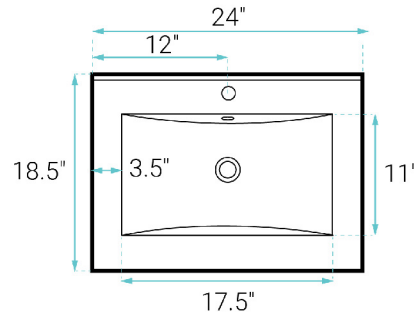

Cascade

Swiss Madison®
well made forever

Freestanding Vanity SM-BV470BKMB

FEATURES:

- Sleek, freestanding design
- Glazed ceramic, single sink
- Standard 1.75" drain hole
- Standard 1.38" faucet hole
- Chrome-finish overflow
- Wooden legs

INSTALLATION:

Freestanding, assembly required

COLORS & FINISHES:

- Natural Oak: SM-BV470
- White Oak: SM-BV470W
- Black: SM-BV470B
- Brown Oak: SM-BV470BK

SPECIFICATIONS:

N.W: 78 lb.

W: 24" x D: 18.5" x H: 36"

Inner Sink: D: 11" x W: 17.5" x H: 4.5"

INCLUDED PARTS:

- Cabinet: SM-BV470BK-C
- Sink: SM-VT324MB

REQUIRED PARTS:

- Sink Drain*
- Drain Trap*
- Faucet*
- Water Supply Lines

*Sold Separately by Swiss Madison