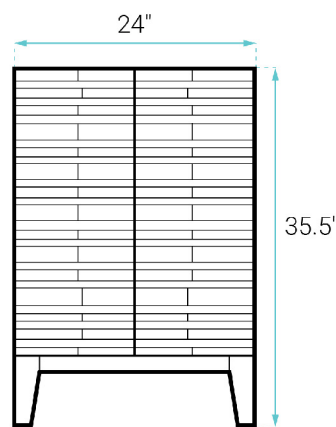

INSTALLATION:

Freestanding, assembly required

COLORS & FINISHES:

- Natural Oak: SM-BV470
- White Oak: SM-BV470W
- Black: SM-BV470B
- Brown Oak: SM-BV470BK

SPECIFICATIONS:

N.W: 78 lb.

W: 24" x D: 18.5" x H: 36"

Inner Sink: D: 11" x W: 17.5" x H: 4.5"

INCLUDED PARTS:

- Cabinet: SM-BV470BK-C
- Sink: SM-VT324MB

REQUIRED PARTS:

- Sink Drain*
- Drain Trap*
- Faucet*
- Water Supply Lines

*Sold Separately by Swiss Madison