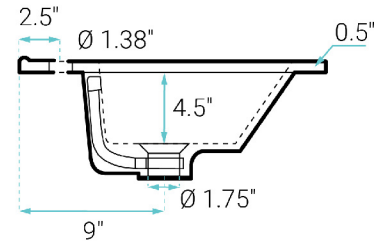

Cascade

Swiss Madison®
well made forever

Freestanding Vanity SM-BV470BKMB

FEATURES:

- Sleek, freestanding design
- Glazed ceramic, single sink
- Standard 1.75" drain hole
- Standard 1.38" faucet hole
- Chrome-finish overflow
- Wooden legs

INSTALLATION:

Freestanding, assembly required

COLORS & FINISHES:

- Natural Oak: SM-BV470
- White Oak: SM-BV470W
- Black: SM-BV470B
- Brown Oak: SM-BV470BK

SPECIFICATIONS:

N.W: 78 lb.

W: 24" x D: 18.5" x H: 36"

Inner Sink: D: 11" x W: 17.5" x H: 4.5"

INCLUDED PARTS:

- Cabinet: SM-BV470BK-C
- Sink: SM-VT324MB

REQUIRED PARTS:

- Sink Drain*
- Drain Trap*
- Faucet*
- Water Supply Lines

*Sold Separately by Swiss Madison