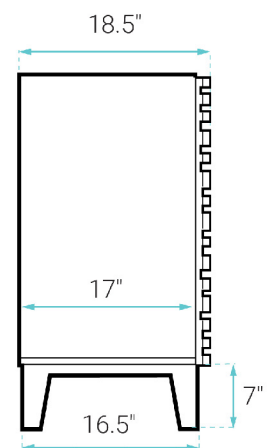

INSTALLATION:

Freestanding, assembly required

COLORS & FINISHES:

- Natural Oak: SM-BV470
- White Oak: SM-BV470W
- Black: SM-BV470B
- Brown Oak: SM-BV470BK

SPECIFICATIONS:

N.W: 78 lb.

W: 24" x D: 18.5" x H: 36"

Inner Sink: D: 11" x W: 17.5" x H: 4.5"

INCLUDED PARTS:

- Cabinet: SM-BV470BK-C
- Sink: SM-VT324MB

REQUIRED PARTS:

- Sink Drain*
- Drain Trap*
- Faucet*
- Water Supply Lines

*Sold Separately by Swiss Madison