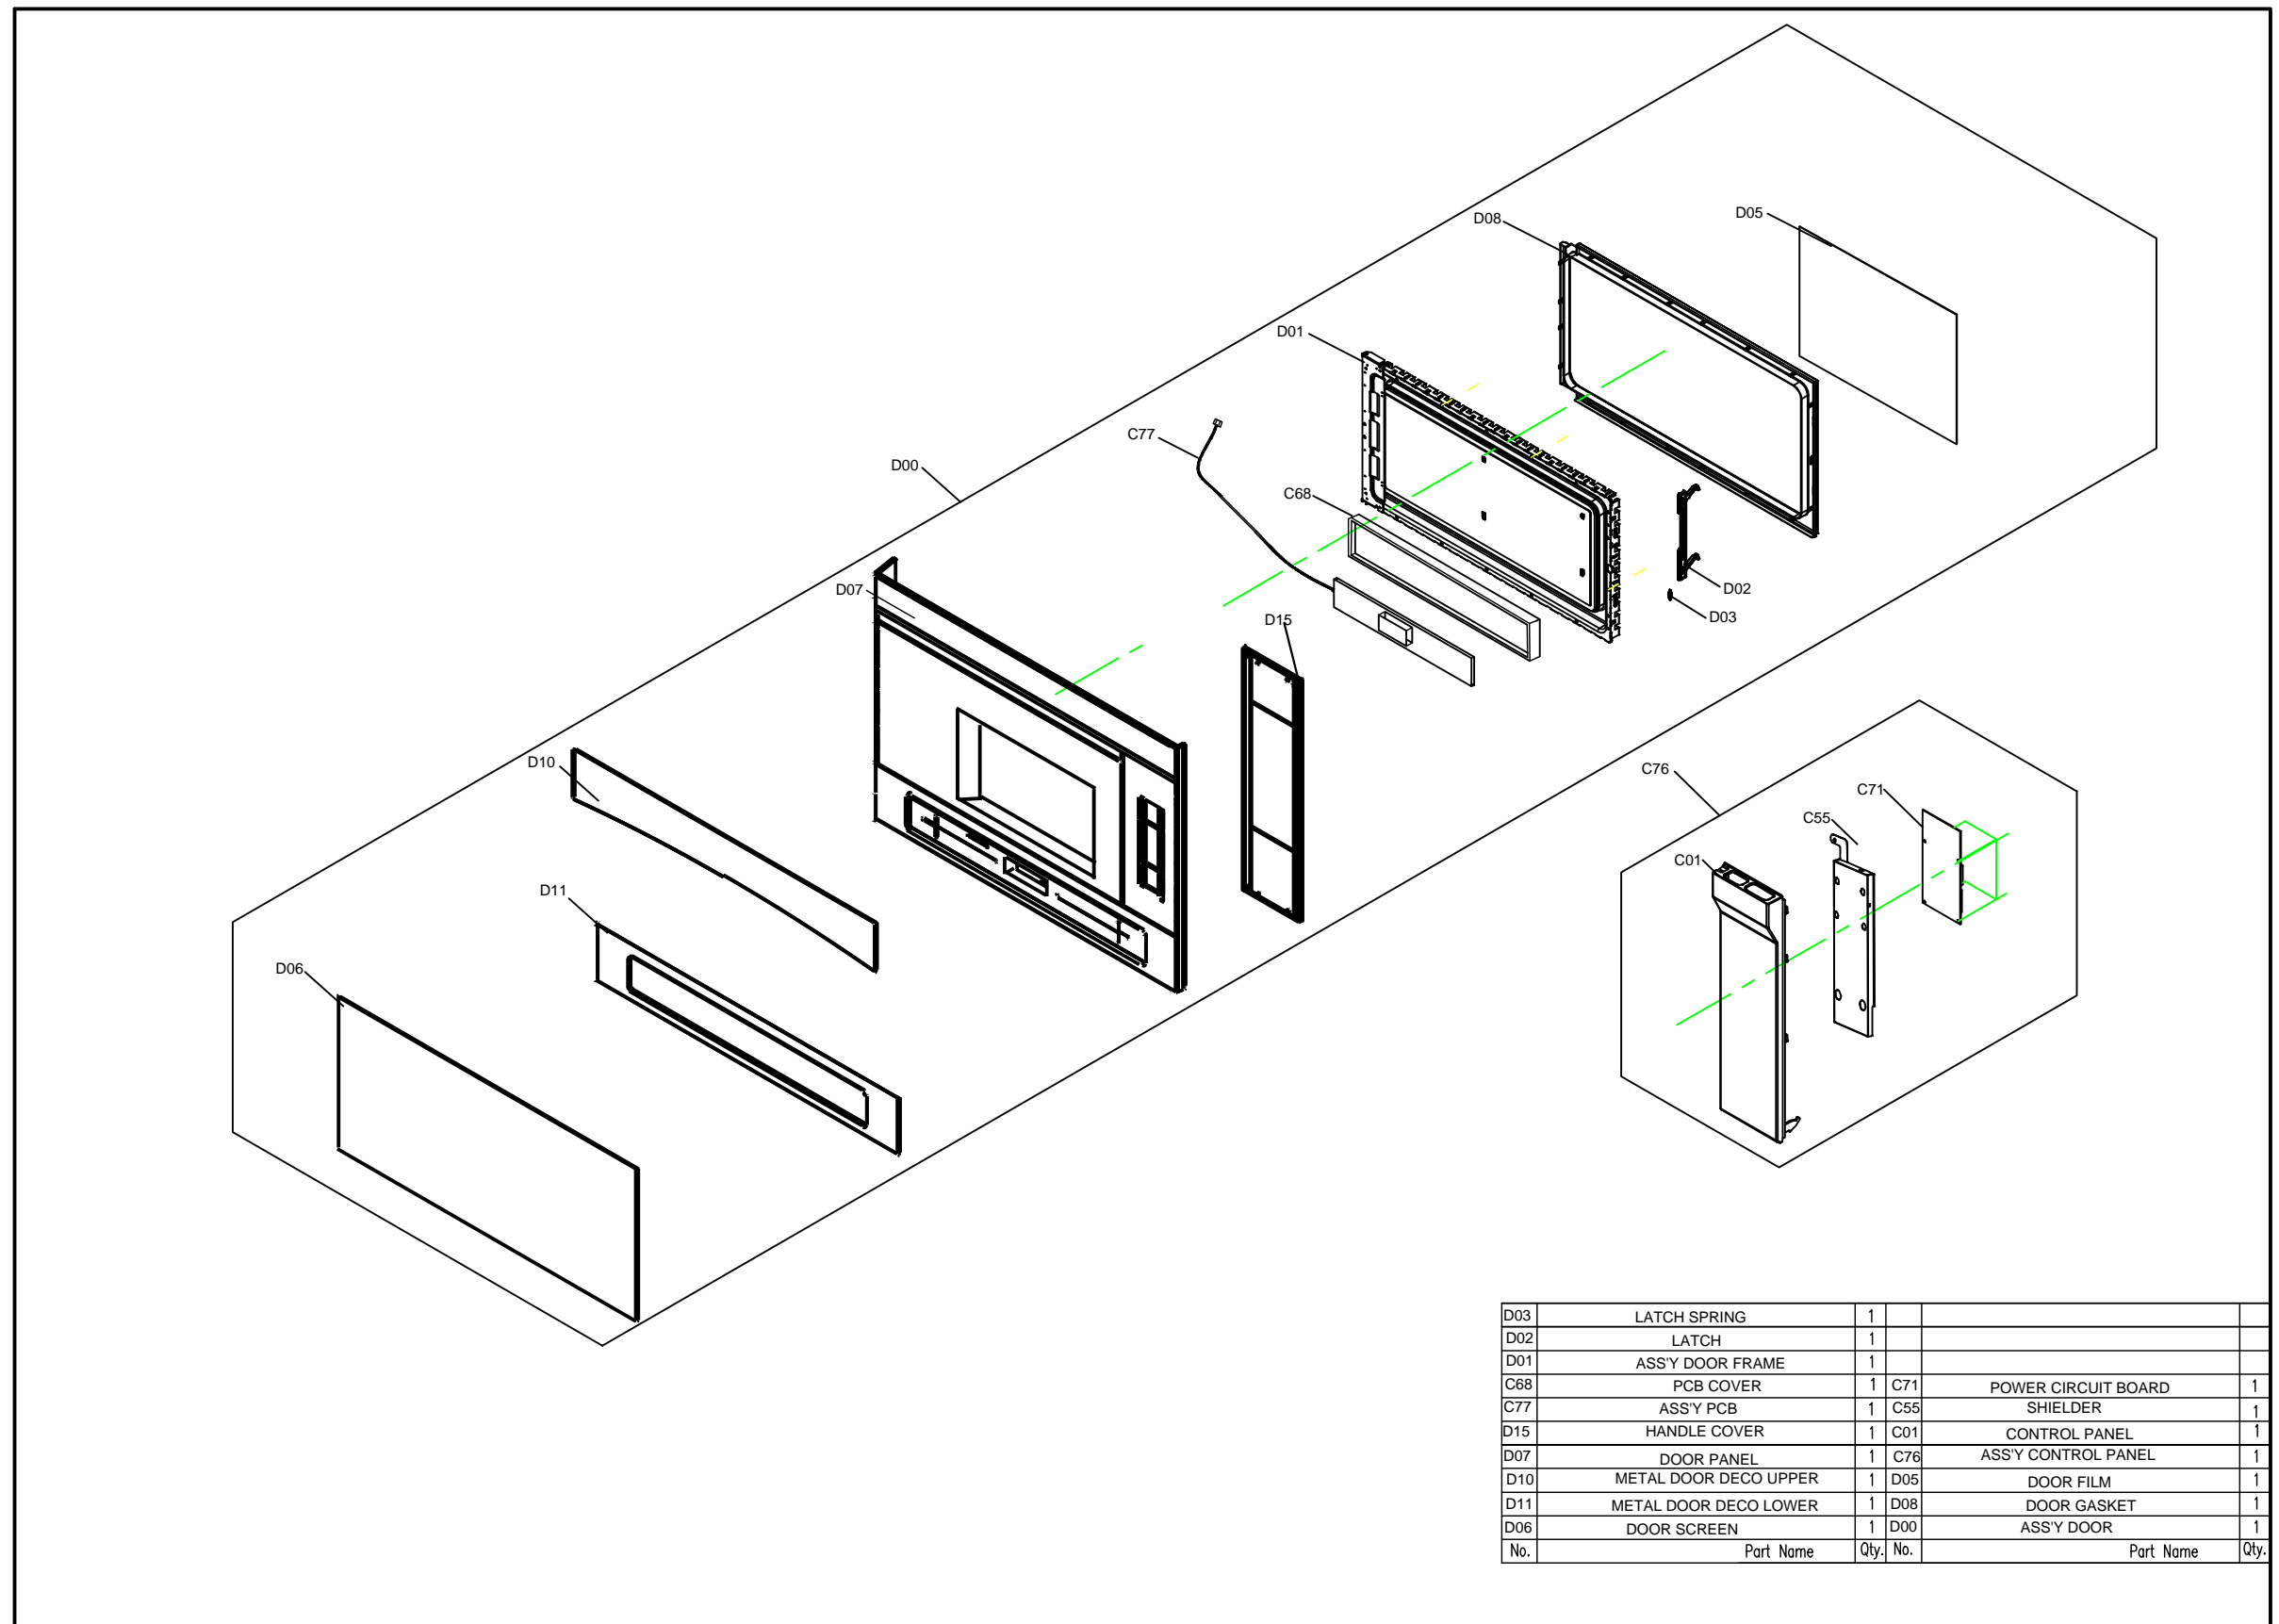

No.	Part Name	Qty.
050	HVT MOUNTING PLATE	1
049	MOUNTING NUT ASS'Y	3
048	SPONGE	3
047	MOUNTING PLATE	1
046	CAVITY LAMP COVER	1
045	OUT CASE	1
044	H.V.CAPACITOR HOLDER	1
043	DAMPER	1
042	DAMPER BRACKET	1
041	VENT MOTOR COVER	1
040	VENT GRILLE	1
039	MAGNETRON WIND GUIDE	1
038	FAN MOTOR	1
037	FAN	1
036	FAN GUIDE	1
035	TRAY	1
034	ROTATING RING ASS'Y	1
033	COUPLER	1
032	TRAY MOTOR	1
031	CHARCOAL FILTER	1
030	MOUNTING KIT	1
029	GREASE FILTER	2
028	LAMP COVER	3
027	LAMP GLASS	2
026	LAMP GLASS BRACKET	2
025	MAIN WIND GUIDE	1
024	MAIN HARNESS	1
023	MICROSWITCH MONITOR	1
022	MICROSWITCH INTERLOCK	2
021	LEVER	1
020	LATCH BOARD	1
019	VENTILATION MOTOR	1
018	STARTING CAPACITOR	1
017	THERMOSTAT 70/40 °V	1
016	THERMOSTAT 120/0 °V	2
015	THERMOSTAT 160/95 °V	1
014		
013	POWER CORD	1
012	LED Ass'y	3
011	FUSE	1
010	NOISE FILTER	1
009	H.V.DIODE	1
008	H.V.CAPACITOR	1
007	H.V.TRANSFORMER	1
006	MAGNETRON	1
005	DOOR ASS'Y	1
004	CONTROL ASS'Y	1
003	BASE PLATE	1
002	WAVE GUIDE COVER	1
001	CAVITY ASS'Y	1
No.	Part Name	Qty.

No.	Part Name	Qty.	No.	Part Name	Qty.
D03	LATCH SPRING	1			
D02	LATCH	1			
D01	ASS'Y DOOR FRAME	1			
C68	PCB COVER	1	C71	POWER CIRCUIT BOARD	1
C77	ASS'Y PCB	1	C55	SHIELDER	1
D15	HANDLE COVER	1	C01	CONTROL PANEL	1
D07	DOOR PANEL	1	C76	ASS'Y CONTROL PANEL	1
D10	METAL DOOR DECO UPPER	1	D05	DOOR FILM	1
D11	METAL DOOR DECO LOWER	1	D08	DOOR GASKET	1
D06	DOOR SCREEN	1	D00	ASS'Y DOOR	1
No.	Part Name	Qty.	No.	Part Name	Qty.