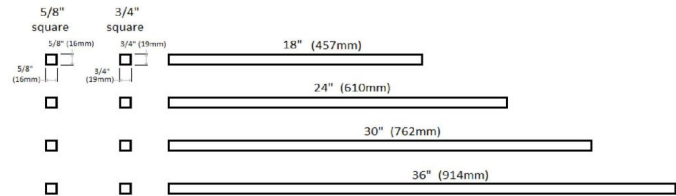

Towel Bar 3/4"x36"
Polished Chrome

SPECIFICATIONS

| | |
|--------------------------------|---------------------------|
| MATERIAL CONSTRUCTION: | Aluminum |
| PVD FINISH: | No |
| ASSEMBLY REQUIRED: | No |
| TOOLS NEEDED FOR INSTALLATION: | Phillips Screwdriver |
| ASSEMBLED DIMENSIONS: | 0.75" H x 36" L x 0.75" D |
| ASSEMBLED WEIGHT: | 0.26 lbs. |
| MIN. LENGTH: | N/A |
| MAX LENGTH: | N/A |
| SCREWS INCLUDED: | No |
| DRYWALL ANCHORS INCLUDED: | No |
| CENTER TO CENTER: | N/A |