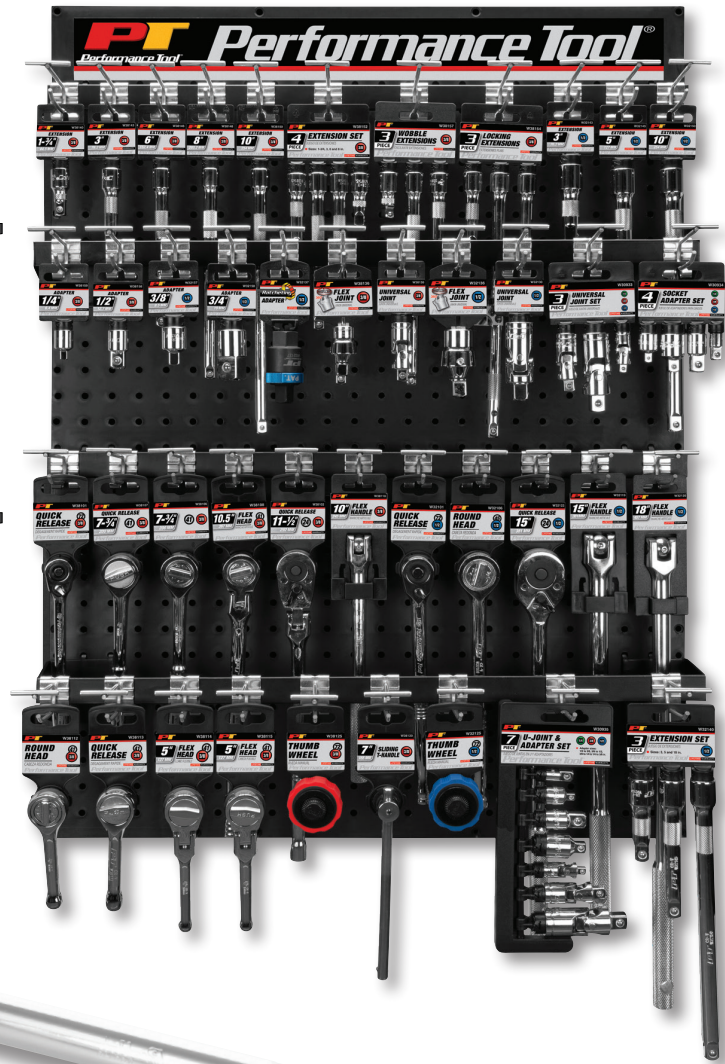

1 INCH BAR
TOP HOLE

3 INCH BAR
7th HOLE

1 INCH BAR
15th HOLE

3 INCH BAR
23rd HOLE

Performance Tool

Item ID #	Description	Peg Qty
W30933	3 pc. Universal Joint Set	1
W30934	4 pc. Socket Adapter Set	1
W30935	7 pc. Universal Joint & Adapter Set	1
W32101	1/2 in. Dr. QR Teardrop Ratchet	2
W32106	1/2 in. Round Head Ratchet	2
W32119	1/2 in. Dr. 15 in. Flex Handle	2
W32120	1/2 in. Dr. 18 in. Flex Handle	2
W32122	1/2 in. Dr. QR Long Handle Ratchet	1
W32125	1/2 Dr. Thumbwheel Ratchet	2
W32130	1/2 in. Dr. Universal Joint	2
W32136	1/2 in. Dr. Flex Universal Joint	2
W32137	1/2 in. Dr. Ratcheting Adapter	2
W32140	3 pc. 1/2 in. Dr. Extension Set	1
W32143	1/2 in. Dr. 3 in. Extension	2
W32145	1/2 in. Dr. 5 in. Extension	2
W32150	1/2 in. Dr. 10 in. Extension	2
W32157	1/2 in. F x 3/8 in. M Adapter	3
W32158	1/2 in. F x 3/4 in. M Adapter	3
W38101	3/8 in. Dr. QR Teardrop Ratchet	2

Item ID #	Description	Peg Qty
W38102	3/8 in. Dr. Teardrop Flex Ratchet	2
W38106	3/8 in. Dr. Round Head Ratchet	2
W38107	3/8 in. Dr. Quick Round Head Ratchet	2
W38108	3/8 in. Dr. Round Head Flex Ratchet	2
W38112	3/8 in. Dr. Round Stubby Ratchet	2
W38113	3/8 in. Dr. QR Round Stubby Ratchet	2
W38114	3/8 in. Dr. Stubby Flex Ratchet	2
W38115	3/8 in. Dr. Round QR Flex Ratchet	2
W38118	3/8 in. Dr. 10 in. Flex Handle	2
W38120	3/8 in. Dr. Sliding T-Handle	2
W38125	3/8 in. Dr. Thumbwheel Ratchet	2
W38130	3/8 in. Dr. Universal Joint	2
W38136	3/8 in. Dr. Flex Universal Joint	2
W38140	3/8 in. Dr. 1-3/4 in. Extension Bar	2
W38143	3/8 in. Dr. 3 in. Extension	2
W38146	3/8 in. Dr. 6 in. Extension	2
W38148	3/8 in. Dr. 8 in. Extension	2