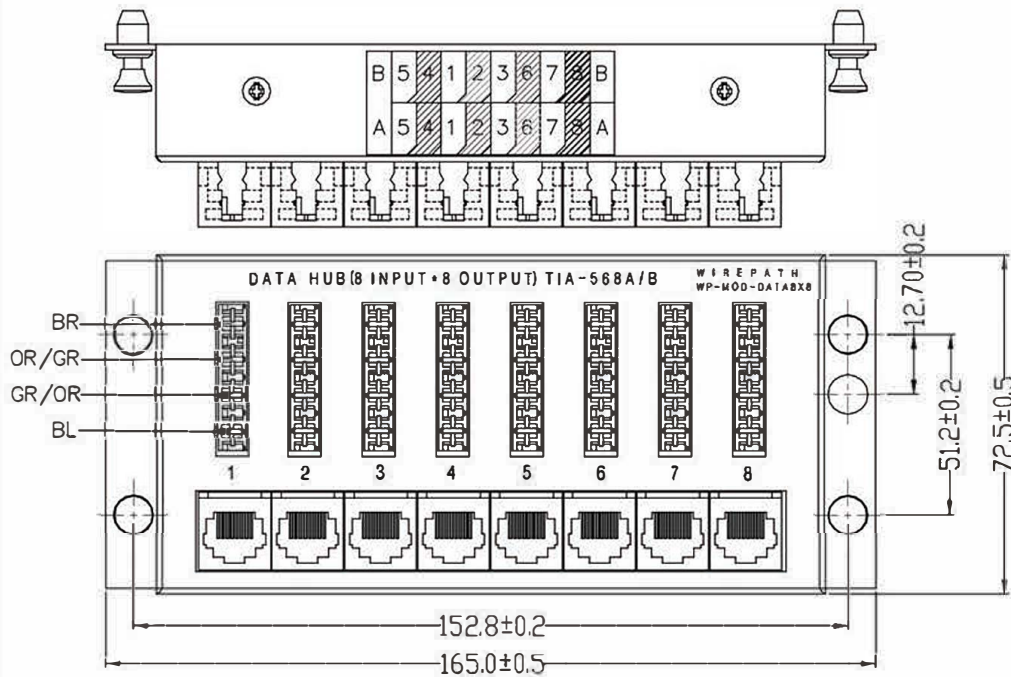

SPEC:

8 Port Passive Data Hub

Designed to route data, voice fax Ethernet hubs. Bring the internet to any room in the home. Or create a home data network.

SPEC:

According to cat5e Standard.

Size:165*72.5MM

料号	客户	
NET-901327	SNAPAV	DATA HUB(8 INPUT*8 OUTPUT) TIA-568A/B #1 WIRE PATH WP-MOD-DATA8X8
NET-006307	KOA	DATA HUB(8 INPUT*8 OUTPUT) TIA-568A/B

PART NO.	MATERIAL	Q'TY
1	RS-003-SNA PLATE STEEL PLATED WITH LACQUER(T=1.2MM)	1
2	IDC Plastic: Nylon Pin: Brass plated with nickel	8
3	RJ45 JACK Plastic:POM PIN: Phos-bronze plated with hard gold 150"	8
4	Snap-on Bottom Nylon 6 (Black)	4

				DESCRIPTION	8 PORT DATA HUB	SCALE	FIT	UNITS:MM	3RD ANGLE
				MODEL NO,	RS-003				
APPROVED	CHECKED	DRAWING	DESIGNED	DRAWING NO,				2017/01/13	A2
Dean	Wxp	Mike luo	John Gao	FINISHING		▲		2012/06/29	A1
				MATERIAL		SYM	DATE		REVISION