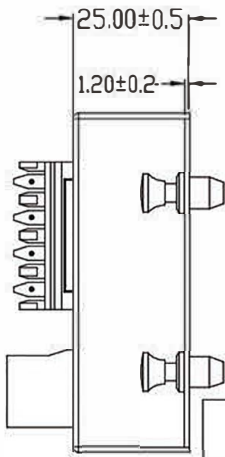

SPEC:

8 Port Passive Data Hub

Designed to route data, voice fax Ethernet hubs. Bring the internet to any room in the home. Or create a home data network.

SPEC:

According to cat5e Standard.

Size:165*72.5MM

料号	客户	
NET-901327	SNAPAV	DATA HUB(8 INPUT*8 OUTPUT) TIA-568A/B #1 WIRE PATH WP-MOD-DATA8X8
NET-006307	KOA	DATA HUB(8 INPUT*8 OUTPUT) TIA-568A/B

PART NO.	MATERIAL	Q'TY
1	RS-003-SNA PLATE STEEL PLATED WITH LACQUER(T=1.2MM)	1
2	IDC Plastic: Nylon Pin: Brass plated with nickel	8
3	RJ45 JACK Plastic:POM PIN: Phos-bronze plated with hard gold 150"	8
4	Snap-on Bottom Nylon 6 (Black)	4

				DESCRIPTION	8 PORT DATA HUB	SCALE	FIT	UNITS:MM	3RD ANGLE
				MODEL NO,	RS-003				
APPROVED	CHECKED	DRAWING	DESIGNED	DRAWING NO,				2017/01/13	A2
Dean	Wxp	Mike luo	John Gao	FINISHING		▲		2012/06/29	A1
				MATERIAL		SYM	DATE		REVISION