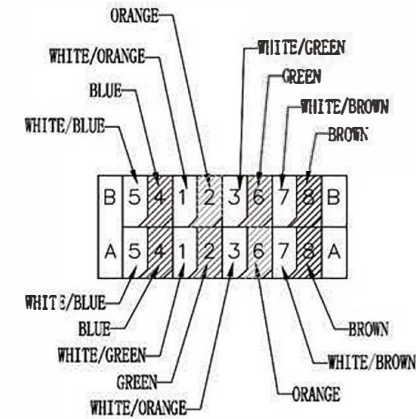

SPEC:

8 Port Passive Data Hub

Designed to route data, voice fax Ethernet hubs. Bring the internet to any room in the home. Or create a home data network.

SPEC:

According to cat5e Standard.

Size:165*72.5MM

料号	客户	
NET-901327	SNAPAV	DATA HUB(8 INPUT*8 OUTPUT) TIA-568A/B #1 WIRE PATH WP-MOD-DATA8X8
NET-006307	KOA	DATA HUB(8 INPUT*8 OUTPUT) TIA-568A/B

PART NO.	MATERIAL	Q'TY
1	RS-003-SNA PLATE STEEL PLATED WITH LACQUER(T=1.2MM)	1
2	IDC Plastic: Nylon Pin: Brass plated with nickel	8
3	RJ45 JACK Plastic:POM PIN: Phos-bronze plated with hard gold 150"	8
4	Snap-on Bottom Nylon 6 (Black)	4

				DESCRIPTION	8 PORT DATA HUB	SCALE	FIT	UNITS:MM	3RD ANGLE
				MODEL NO,	RS-003				
APPROVED	CHECKED	DRAWING	DESIGNED	DRAWING NO,				2017/01/13	A2
Dean	Wxp	Mike luo	John Gao	FINISHING		▲		2012/06/29	A1
				MATERIAL		SYM	DATE		REVISION