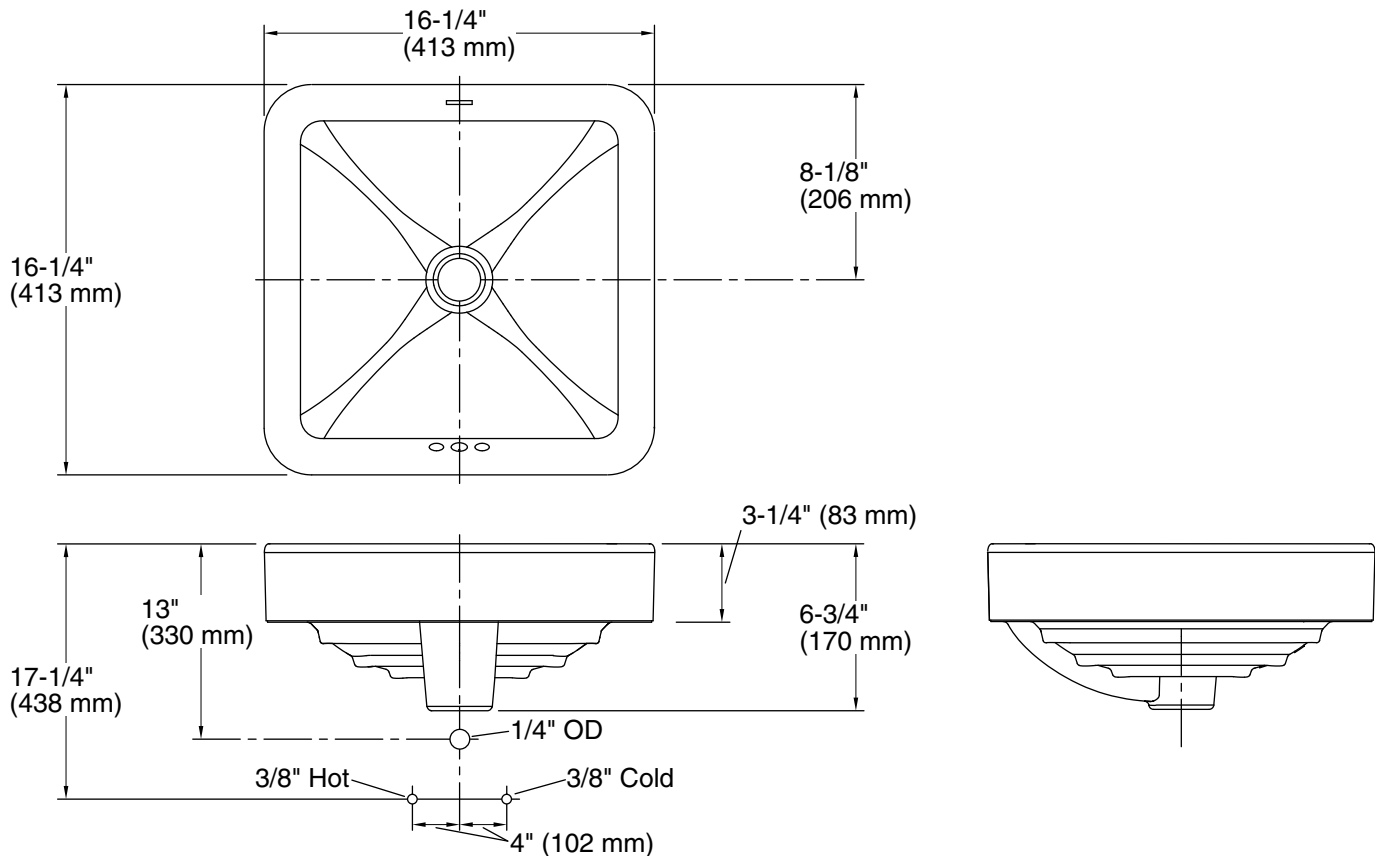

Vox®

16-1/4" square vessel bathroom sink
K-2661

Features

- No faucet holes; requires wall- or counter-mount faucet

Material

- Vitreous china

Installation

- Vessel

See website for detailed warranty information.

Available Colors/Finishes

Color tiles intended for reference only.

Color	Code	Description
	0	White
	96	Biscuit
	7	Black Black™

Technical Information

All product dimensions are nominal.

Basin configuration:	Single Bowl
Bowl area (Only):	Length: 15-3/4" (400 mm) Width: 15-3/4" (400 mm) Water depth: 3-3/4" (95 mm)
With overflow:	Yes
Drain hole:	1-3/4" (44 mm)
Template:	1144642-7, required, included