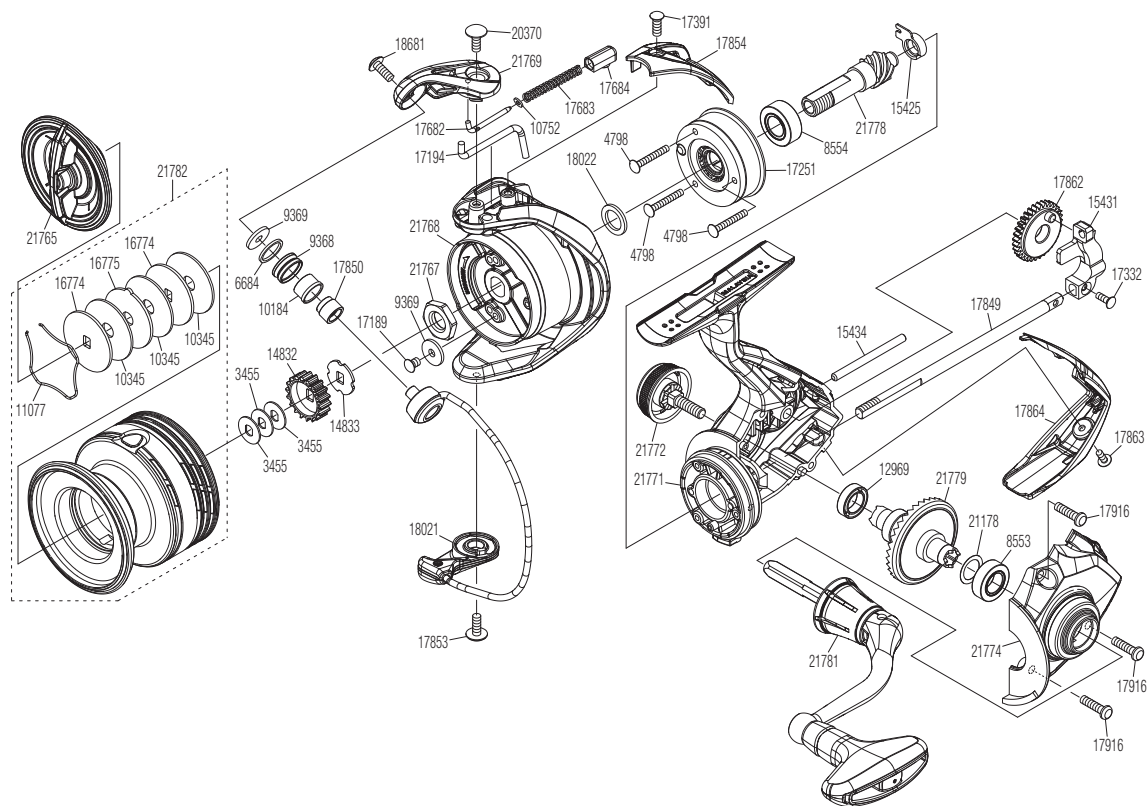

SHIMANO

NEXAVE

NEX-C3000HG

Please note that the number of adjusting washers may not always be the same as shown in the exploded views.

(51SB49AE36X)

Please note that your actions take full responsibility when you take it apart.

Part No.	Description	Part No.	Description	Part No.	Description
RD 3455	Spool Washer	RD17194	Bail Trip Lever	RD21765	Drag Knob Assembly
RD 4798	Screw	RD17251	Roller Clutch Assembly	RD21767	Rotor Nut
RD 6684	Spacer	RD17332	Screw	RD21768	Rotor
RD 8553	Ball Bearing	RD17391	Screw	RD21769	Bail Arm
RD 8554	Ball Bearing	RD17682	Bail Spring Guide A	RD21771	Body
RD 9368	Line Roller	RD17683	Bail Spring	RD21772	Handle Screw Cap Assembly
RD 9369	Washer	RD17684	Bail Spring Guide B	RD21774	Side Cover
RD10184	Bushing	RD17849	Main Shaft	RD21778	Pinion Gear
RD10345	Drag Washer	RD17850	Collar	RD21779	Drive Gear
RD10752	Bail Spring Guide A Collar	RD17853	Screw	RD21781	Handle Assembly
RD11077	Retainer	RD17854	Bail Spring Cover	RD21782	Spool Assembly
RD12969	Ball Bearing	RD17862	Oscillating Gear		
RD14832	Spool Support A	RD17863	Screw		
RD14833	Spool Support B	RD17864	Rear Protector		
RD15425	Bushing	RD17916	Screw		
RD15431	Oscillating Slider	RD18021	Bail Assembly		
RD15434	Oscillating Guide	RD18022	Washer		
RD16774	Key Washer	RD18681	Screw		
RD16775	Eared Washer	RD20370	Screw		
RD17189	Screw	RD21178	Washer		