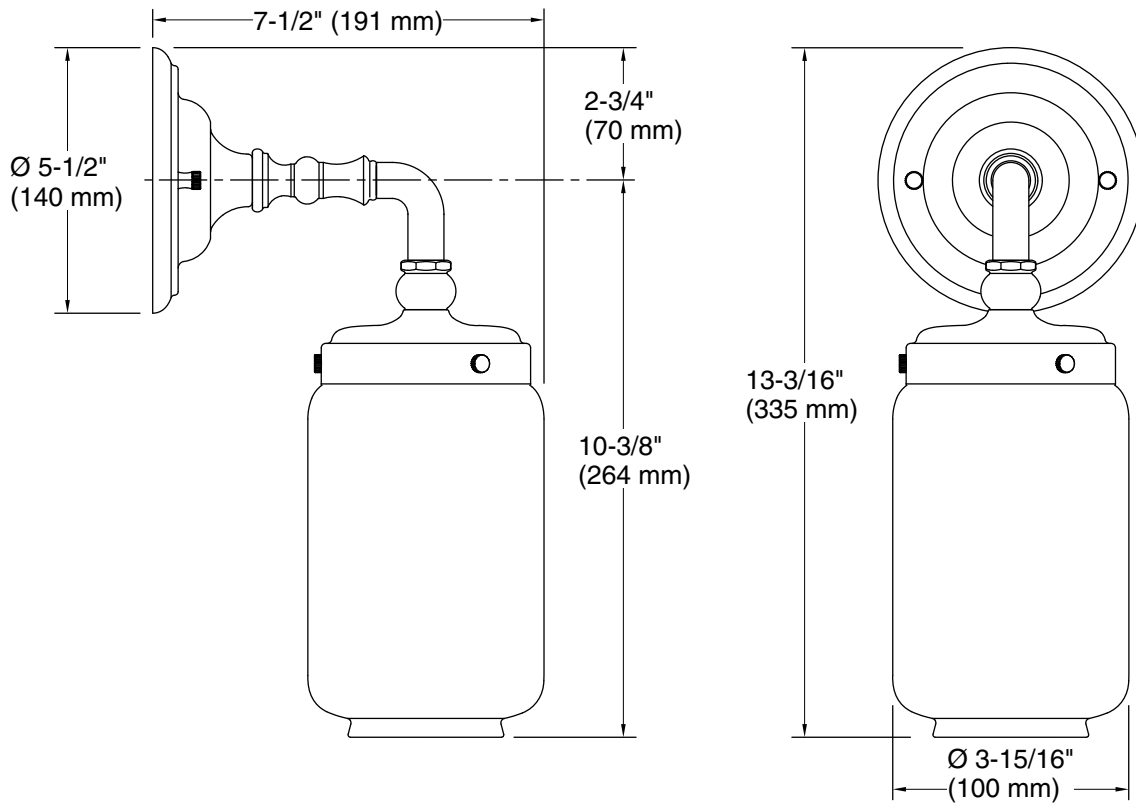

Features

- Clear glass shades with inner frosted glass diffusers for reduced glare
- Requires bulb with medium (E26) base; T10 bulb recommended (sold separately)
- Coordinates with faucets and accessories in the Artifacts collection
- Includes installation hardware
- Suitable for damp locations, per UL 1598
- Fixture is dimmable when paired with dimmer switch and compatible bulbs

Required Electrical Service

0.333 A

Technical Information

All product dimensions are nominal.

Material:	Brass, Glass, Zinc
Number of Lights:	1
Lighting Type:	Socket-based
Socket Type:	E-26 Medium
Number of Shades:	1
Shade Type:	Frosted Glass
Hanging Type:	Non-hanging