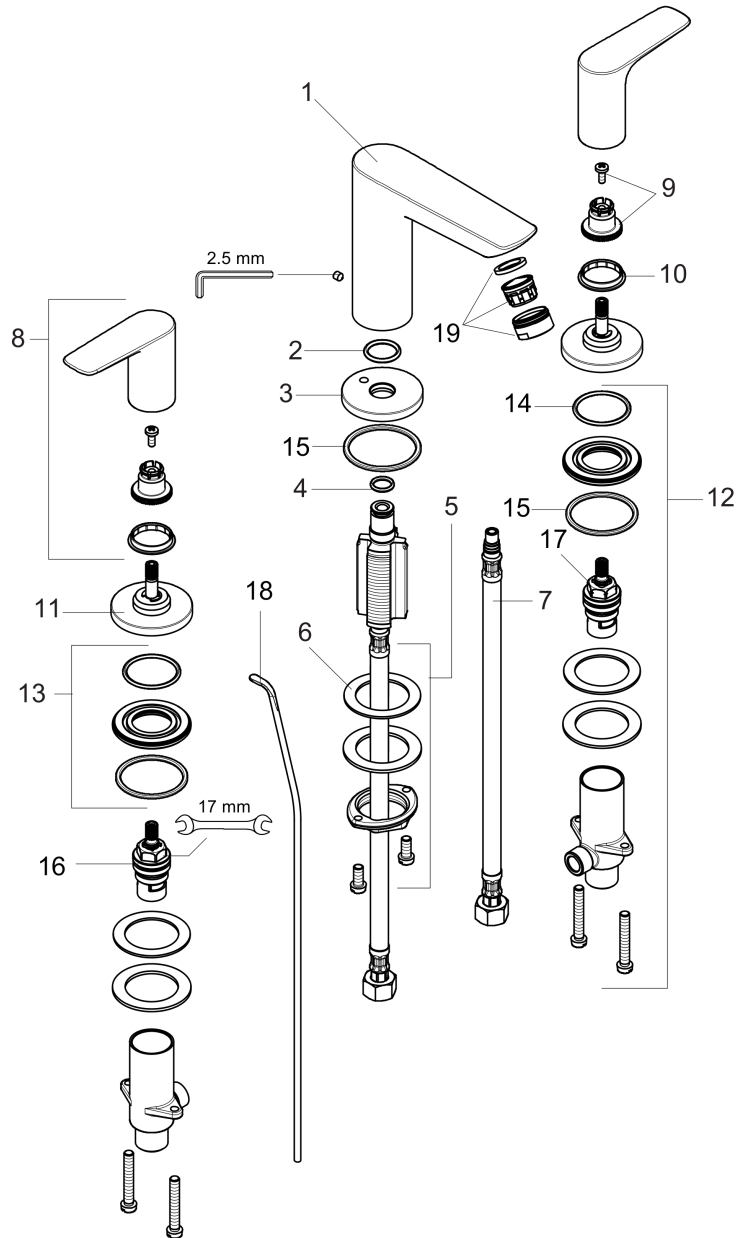

Talis E
Widespread Faucet 150 with Pop-Up Drain, 1.2 GPM
 Finishes : **chrome** Part no. : **71733001**

Description

Features

- Aerated spray
- Flow: 1.2 GPM (4.5 L/Min)
- 90° ceramic valves
- Includes pop-up drain

Item details

List Price \$ 358.00

Technology

Compliance

Product image

Scale drawing

Talis E
Widespread Faucet 150 with Pop-Up Drain, 1.2 GPM
 Finishes : **chrome** Part no. : **71733001**

Exploded drawing

Year of production: >11/16

Talis E

Widespread Faucet 150 with Pop-Up Drain, 1.2 GPM

Finishes : **chrome** Part no. : **71733001**

Spare parts list

Year of production: >11/16

Pos.	Description	Part no.	Price	PU
1	spout cpl.	92785000	-	1
2	O-ring 18x2,5	98139000	-	1
3	escutcheon Ø 53 mm	95272000	-	1
4	O-ring 11x2	98127000	-	1
5	fixing set (Ø 32)	13961000	-	1
6	lever collar	97548000	-	1
7	connection hose 450 mm M8x0,75 G3/8	97206000	-	1
8	handle	92779000	-	1
9	handle fixing set	94184000	-	1
10	set of color-rings cold / hot water	95819000	-	1
11	escutcheon Ø 52 mm	97285000	-	1
12	stop valve cpl.	97357001	-	1
13	nut	92854000	-	1
14	O-Ring 32x2,5	96364000	-	1
15	O-ring	92768000	-	1
16	shut off unit right closing	94009000	-	1
17	shut off unit left closing	94008000	-	1
18	pull rod	96657000	-	1
19	aerator M24x1 (4,5 l/min)	92877000	-	1
a	pop up waste	88509000	-	1