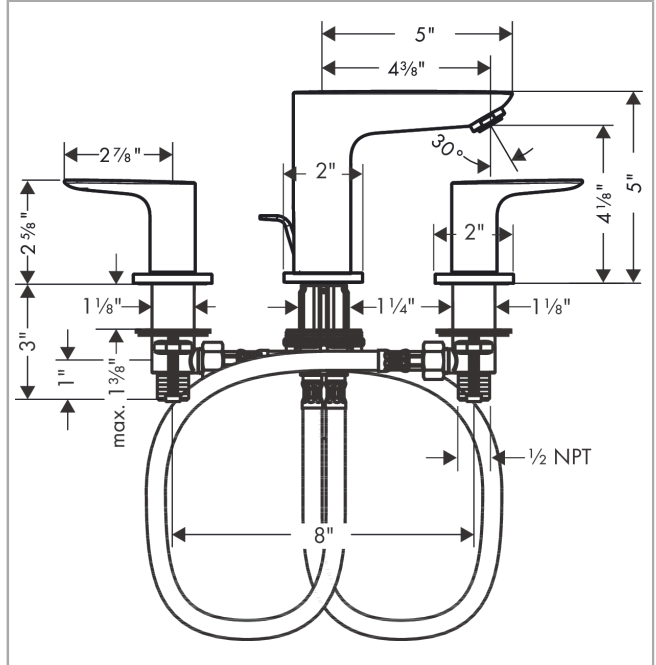

Talis E
Widespread Faucet 150 with Pop-Up Drain, 1.2 GPM
 Finishes : **chrome** Part no. : **71733001**

Description

Features

- Aerated spray
- Flow: 1.2 GPM (4.5 L/Min)
- 90° ceramic valves
- Includes pop-up drain

Item details

List Price \$ 358.00

Technology

Compliance

Product image

Scale drawing

Talis E
Widespread Faucet 150 with Pop-Up Drain, 1.2 GPM
 Finishes : **chrome** Part no. : **71733001**

Exploded drawing

Year of production: >11/16

Talis E

Widespread Faucet 150 with Pop-Up Drain, 1.2 GPM

Finishes : **chrome** Part no. : **71733001**

Spare parts list

Year of production: >11/16

Pos.	Description	Part no.	Price	PU
1	spout cpl.	92785000	-	1
2	O-ring 18x2,5	98139000	-	1
3	escutcheon Ø 53 mm	95272000	-	1
4	O-ring 11x2	98127000	-	1
5	fixing set (Ø 32)	13961000	-	1
6	lever collar	97548000	-	1
7	connection hose 450 mm M8x0,75 G3/8	97206000	-	1
8	handle	92779000	-	1
9	handle fixing set	94184000	-	1
10	set of color-rings cold / hot water	95819000	-	1
11	escutcheon Ø 52 mm	97285000	-	1
12	stop valve cpl.	97357001	-	1
13	nut	92854000	-	1
14	O-Ring 32x2,5	96364000	-	1
15	O-ring	92768000	-	1
16	shut off unit right closing	94009000	-	1
17	shut off unit left closing	94008000	-	1
18	pull rod	96657000	-	1
19	aerator M24x1 (4,5 l/min)	92877000	-	1
a	pop up waste	88509000	-	1