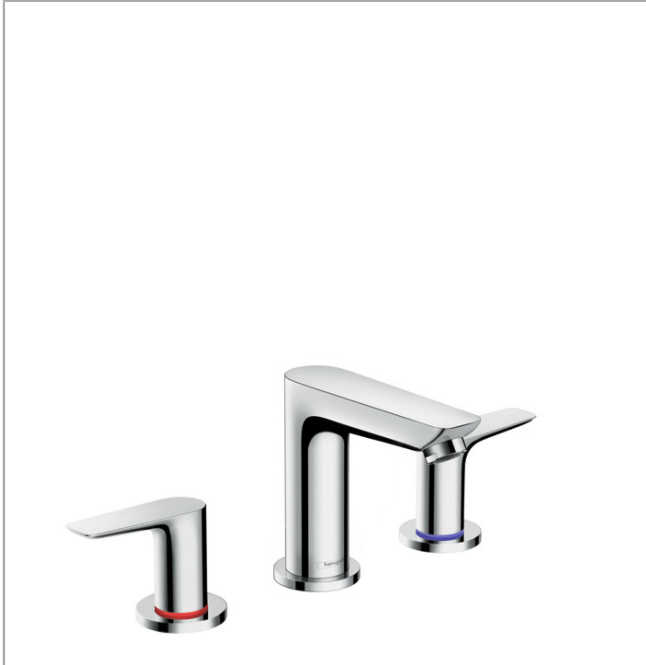

Talis E
Widespread Faucet 150 with Pop-Up Drain, 1.2 GPM
 Finishes : **chrome** Part no. : **71733001**

Description

Features

- Aerated spray
- Flow: 1.2 GPM (4.5 L/Min)
- 90° ceramic valves
- Includes pop-up drain

Item details

List Price \$ 358.00

Technology

Compliance

Product image

Scale drawing

Talis E
Widespread Faucet 150 with Pop-Up Drain, 1.2 GPM
 Finishes : **chrome** Part no. : **71733001**

Exploded drawing

Year of production: >11/16

Talis E

Widespread Faucet 150 with Pop-Up Drain, 1.2 GPM

Finishes : **chrome** Part no. : **71733001**

Spare parts list

Year of production: >11/16

Pos.	Description	Part no.	Price	PU
1	spout cpl.	92785000	-	1
2	O-ring 18x2,5	98139000	-	1
3	escutcheon Ø 53 mm	95272000	-	1
4	O-ring 11x2	98127000	-	1
5	fixing set (Ø 32)	13961000	-	1
6	lever collar	97548000	-	1
7	connection hose 450 mm M8x0,75 G3/8	97206000	-	1
8	handle	92779000	-	1
9	handle fixing set	94184000	-	1
10	set of color-rings cold / hot water	95819000	-	1
11	escutcheon Ø 52 mm	97285000	-	1
12	stop valve cpl.	97357001	-	1
13	nut	92854000	-	1
14	O-Ring 32x2,5	96364000	-	1
15	O-ring	92768000	-	1
16	shut off unit right closing	94009000	-	1
17	shut off unit left closing	94008000	-	1
18	pull rod	96657000	-	1
19	aerator M24x1 (4,5 l/min)	92877000	-	1
a	pop up waste	88509000	-	1