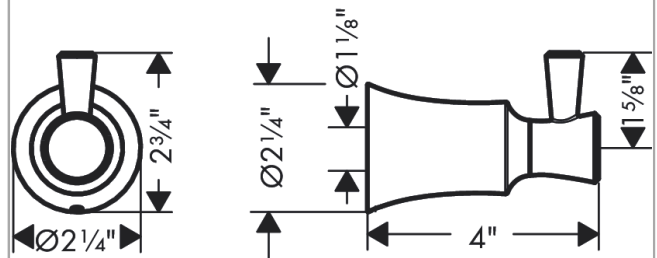

**Joleena
Hook**

Finishes : **polished nickel** Part no. : **04788830**

Description

Features

- Wall-mounted
- Metal holder

Item details

List Price \$ 32.00

Compliance

Product image

Scale drawing

Joleena

Hook

Finishes : **polished nickel** Part no. : **04788830**

Exploded drawing

Year of production: >09/19

Joleena

Hook

Finishes : **polished nickel** Part no. : **04788830**

Spare parts list

Year of production: **>09/19**

Pos.	Description	Part no.	Price	PU
1	support element	93551000	-	1