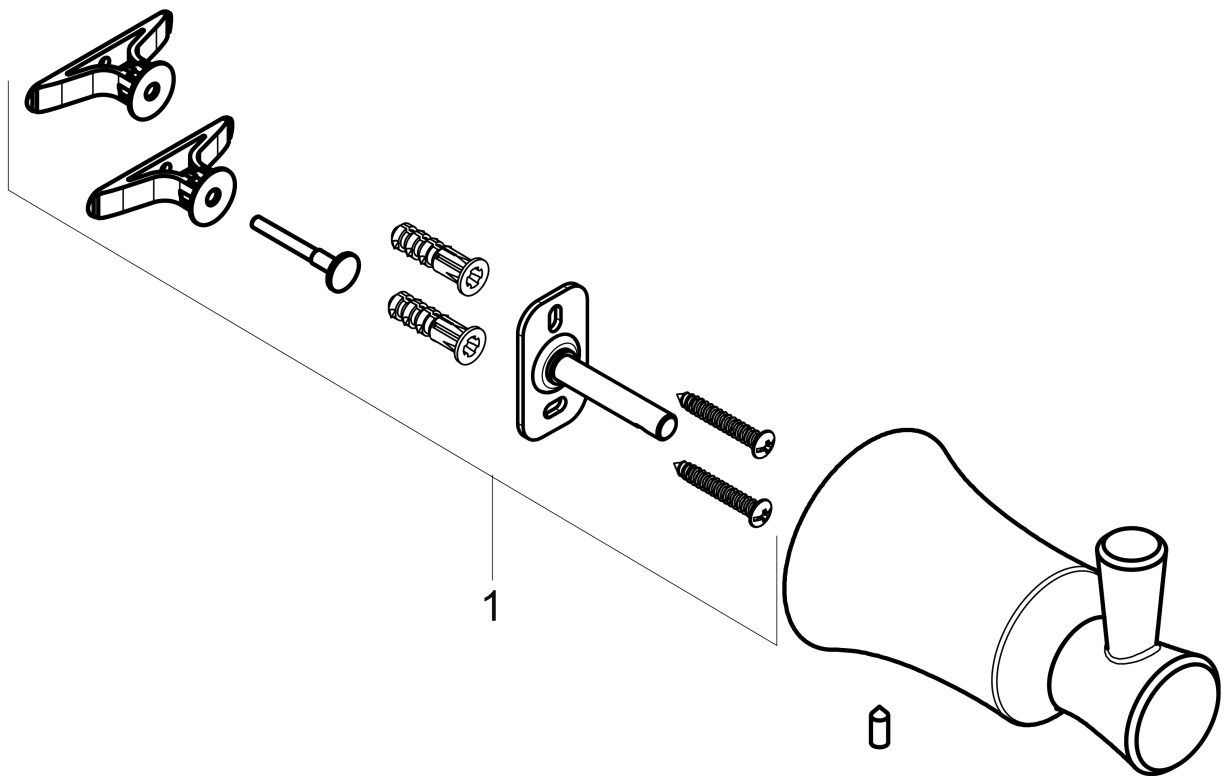

**Joleena
Hook**

Finishes : **polished nickel** Part no. : **04788830**

Description

Features

- Wall-mounted
- Metal holder

Item details

List Price \$ 32.00

Compliance

Product image

Scale drawing

Joleena

Hook

Finishes : **polished nickel** Part no. : **04788830**

Exploded drawing

Year of production: >09/19

Joleena

Hook

Finishes : **polished nickel** Part no. : **04788830**

Spare parts list

Year of production: **>09/19**

Pos.	Description	Part no.	Price	PU
1	support element	93551000	-	1