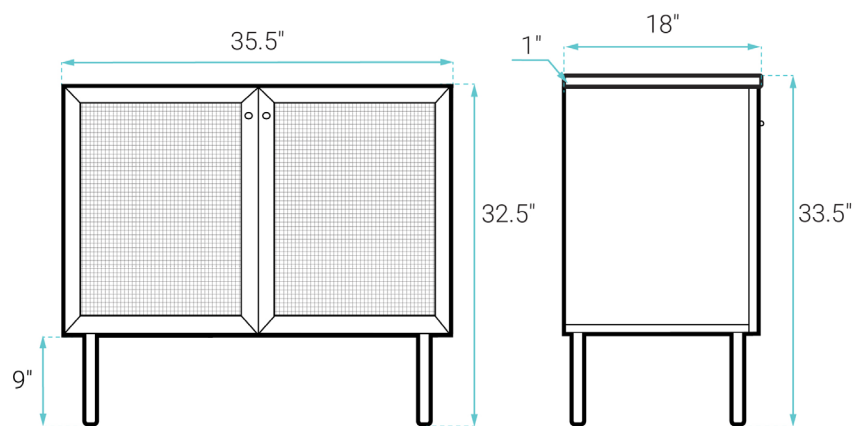

Freestanding Vanity SM-BV663W

FEATURES:

- Sleek, freestanding design
- Glazed ceramic, single sink
- Standard 1.75" drain hole
- Standard 1.38" faucet hole
- Chrome-finish overflow
- Wooden legs

INSTALLATION:

Freestanding, assembly required

COLORS & FINISHES:

- Oak: SM-BV663
- Black: SM-BV663B
- Dark Walnut: SM-BV663WN
- Natural Oak: SM-BV663NO
- White Oak: SM-BV663W

SPECIFICATIONS:

N.W: 76 lb.

W: 36.5" x D: 18.5" x H: 33.5"

Inner Sink: D: 10.5" x W: 19.5" x H: 5"

INCLUDED PARTS:

- Freestanding Vanity: SM-BV663W-C
- Vanity Top Sink: SM-VT336
- Leg: SM-BVP07W
- Cabinet Hardware: SM-BVP09

REQUIRED PARTS:

- Sink Drain*
- Drain Trap*
- Faucet*
- Water Supply Lines