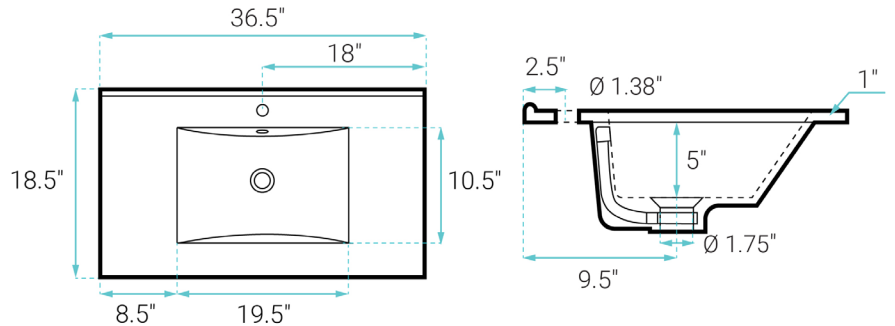

Freestanding Vanity SM-BV663W

FEATURES:

- Sleek, freestanding design
- Glazed ceramic, single sink
- Standard 1.75" drain hole
- Standard 1.38" faucet hole
- Chrome-finish overflow
- Wooden legs

INSTALLATION:

Freestanding, assembly required

COLORS & FINISHES:

- Oak: SM-BV663
- Black: SM-BV663B
- Dark Walnut: SM-BV663WN
- Natural Oak: SM-BV663NO
- White Oak: SM-BV663W

SPECIFICATIONS:

N.W: 76 lb.

W: 36.5" x D: 18.5" x H: 33.5"

Inner Sink: D: 10.5" x W: 19.5" x H: 5"

INCLUDED PARTS:

- Freestanding Vanity: SM-BV663W-C
- Vanity Top Sink: SM-VT336
- Leg: SM-BVP07W
- Cabinet Hardware: SM-BVP09

REQUIRED PARTS:

- Sink Drain*
- Drain Trap*
- Faucet*
- Water Supply Lines