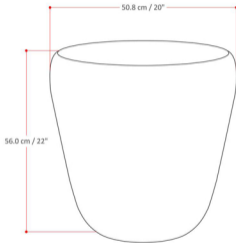

Garvy Metal Side Table

Net Weight: 17.16 (lb)