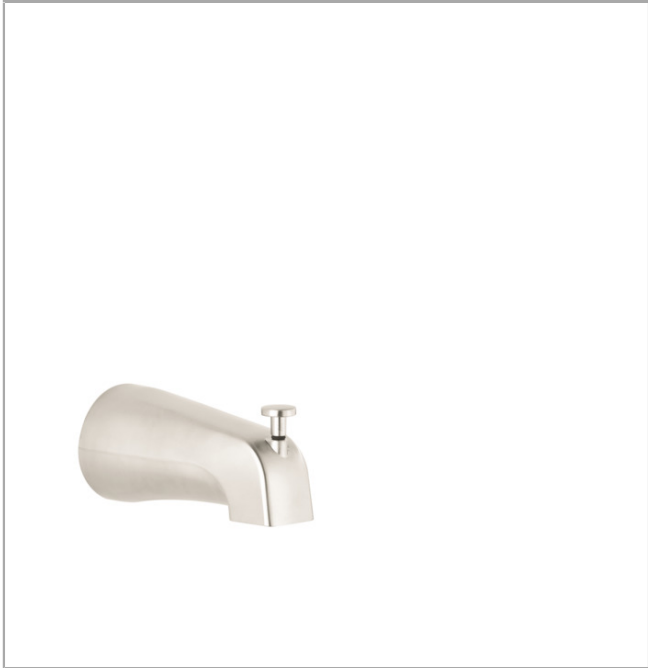

**Commercial
Tub Spout with Diverter**

Finishes : **brushed nickel** Part no. : **06501820**

Description

Item details

List Price \$ 71.00

Compliance

Product image

Scale drawing