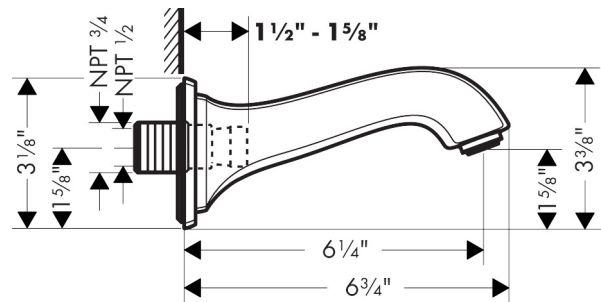

AXOR

hansgrohe

Brand hansgrohe
Art. Name **Metropol Classic** Tub Spout
Art. Nr. 13425831
Surface polished nickel
Pos. 1

Product Picture

Drawing

Features

- solid Brass
- Includes: 1/2" female and 3/4" male adaptor

Certificates/approvals

Spare Parts Drawings

Spare parts list

Pos.	Description	Article number
1	connecting thread	95658001
2	O-ring 13x2	98128000
3	hollow set screw M6x6	97660000
4	O-ring 48x5	98174000
5	aerator M24x1 (30 l/min)	96512830