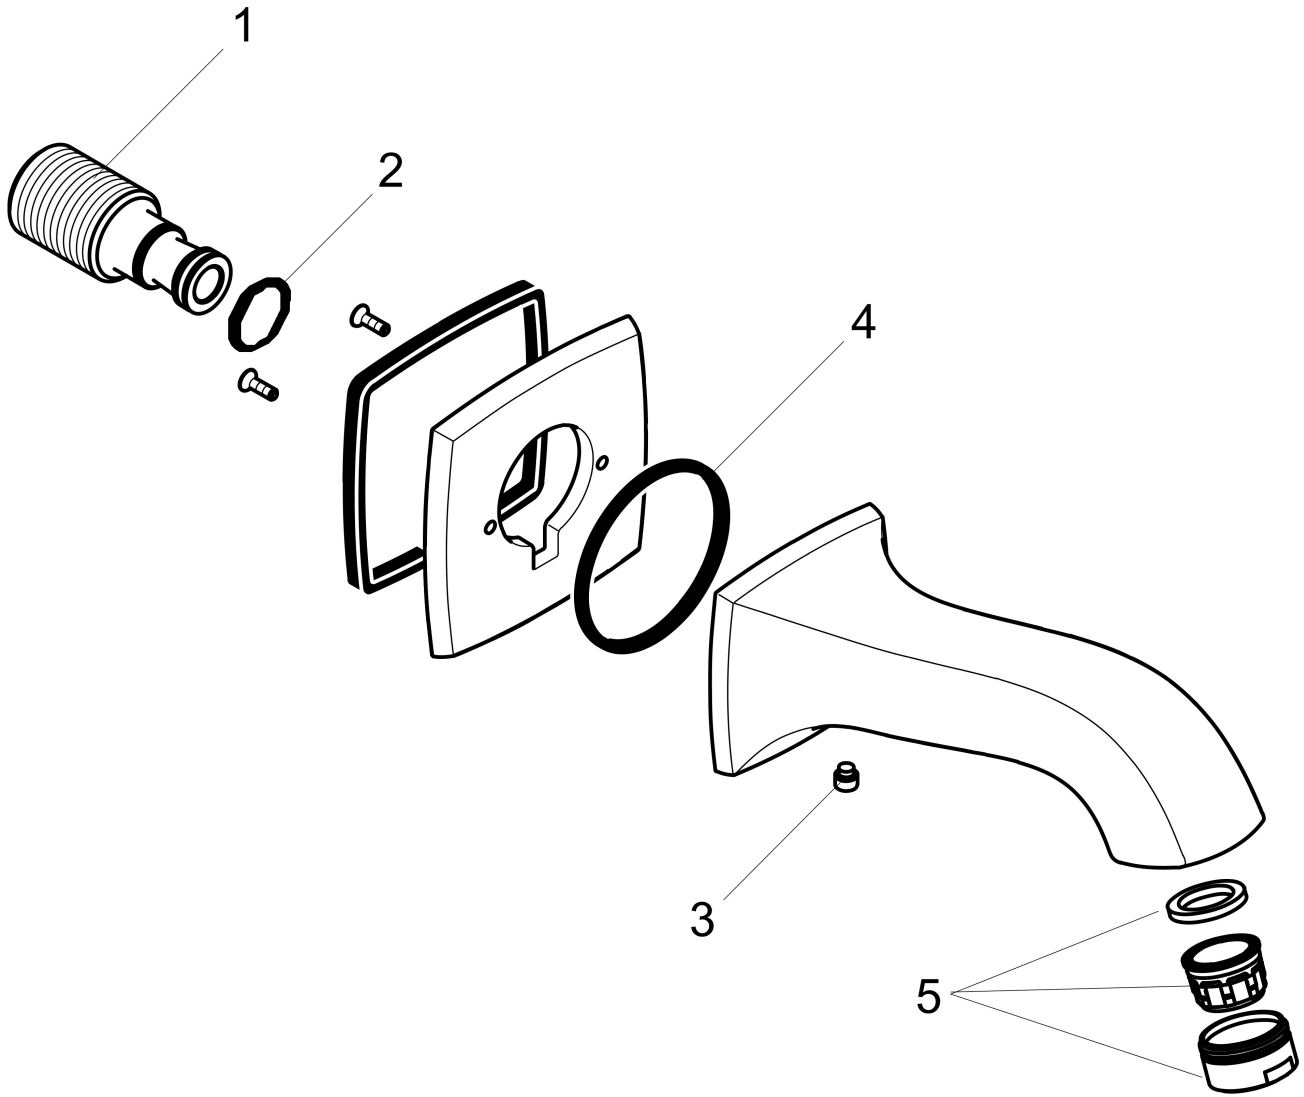

AXOR

hansgrohe

Brand hansgrohe
Art. Name **Metropol Classic** Tub Spout
Art. Nr. 13425831
Surface polished nickel
Pos. 1

Product Picture

Drawing

Features

- solid Brass
- Includes: 1/2" female and 3/4" male adaptor

Certificates/approvals

Spare Parts Drawings

Spare parts list

Pos.	Description	Article number
1	connecting thread	95658001
2	O-ring 13x2	98128000
3	hollow set screw M6x6	97660000
4	O-ring 48x5	98174000
5	aerator M24x1 (30 l/min)	96512830