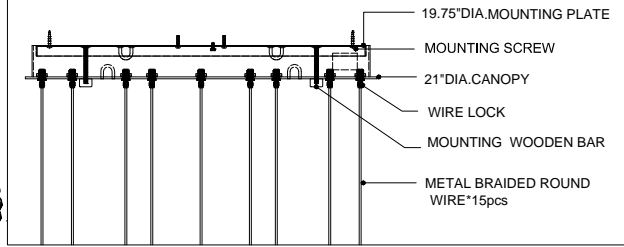

21"DIA*2.5"H.CANOPY
 19.75"DIA*0.75"H.
 MOUNTING PLATE COVER
 5.75"DIA*4.25"H. SHADE

TOP VIEW

CANOPY DETAIL

FRONT VIEW

12" IS THE MINIMUM
 ADJUSTABLE HEIGHT USING THE
 PEPPER SHADES DUE TO THE
 SHADE SIZE AND THE
 RESPECTIVE SIZE OF
 THE CANOPY

NOTE: CORD LENGTHS ARE
 NOT SHOWN TO SCALE

9000-1180

ALL WORK © 2023 CURREY & COMPANY