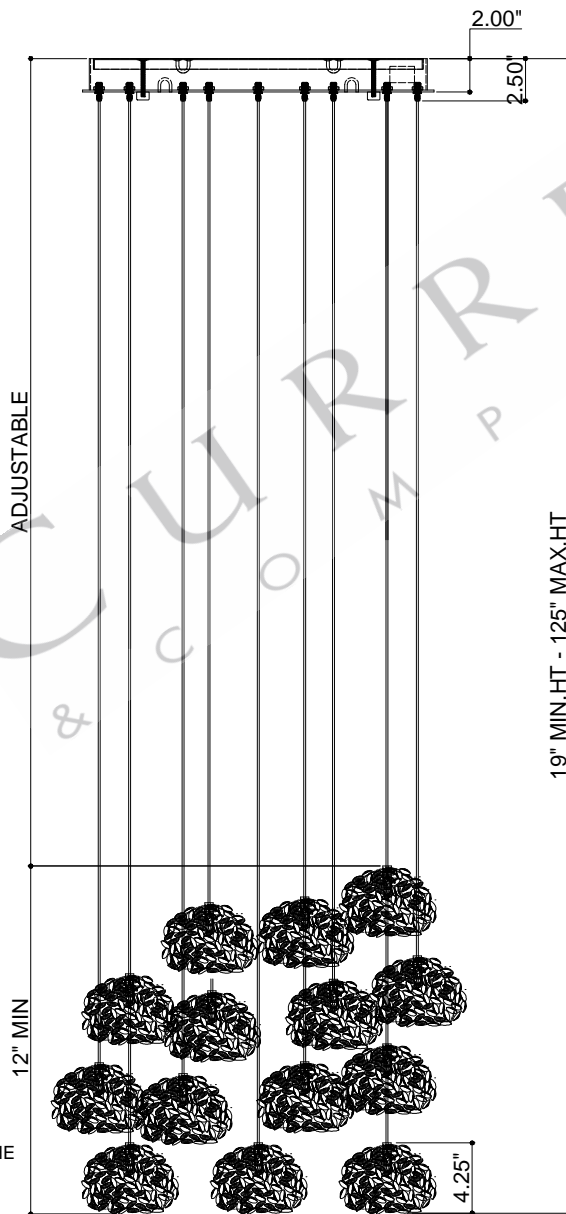

21"DIA*2.5"H.CANOPY
 19.75"DIA*0.75"H.
 MOUNTING PLATE COVER
 5.75"DIA*4.25"H. SHADE

TOP VIEW

CANOPY DETAIL

FRONT VIEW

12" IS THE MINIMUM
 ADJUSTABLE HEIGHT USING THE
 PEPPER SHADES DUE TO THE
 SHADE SIZE AND THE
 RESPECTIVE SIZE OF
 THE CANOPY

NOTE: CORD LENGTHS ARE
 NOT SHOWN TO SCALE

9000-1180

ALL WORK © 2023 CURREY & COMPANY