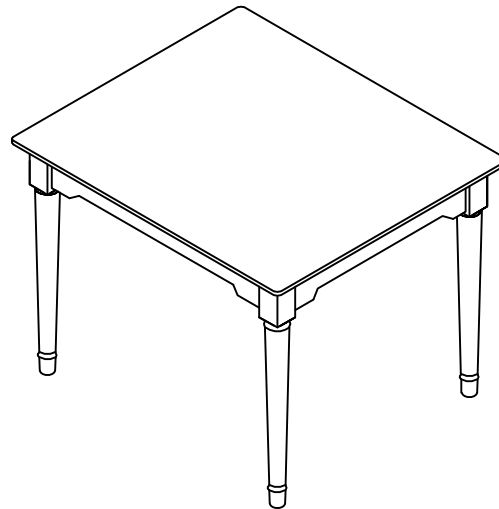

Item No: TD-11740SET

Fantasy Fields- Enchanted Woodland Table & Set of 2 Chairs

WARNING

Small parts and sharp points may be present prior to assembly.

CARE INSTRUCTIONS

To clean your product, use mild soap and water on a damp cloth. Do not use window cleaners or cleaning abrasives as they will scratch the surface and could damage the protective coating.

CUSTOMER SERVICE

For questions regarding this product, or to receive replacement or missing parts, please contact customer service based on your location. Please have ready the model number and part number(s) located in this assembly instruction sheet when you contact us.

Made in China

HARDWARE

PRODUCT PARTS