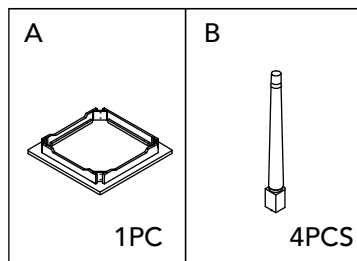

Made in China

**HARDWARE**

**PRODUCT PARTS**

STEP1

①  8SETS  
6\*47mm

STEP2

**WARNING**

Small parts and sharp points may be present prior to assembly.

Made in China

**HARDWARE**

①  8 PCS  
4\*35mm

②  16 SETS  
6\*47mm

**PRODUCT PARTS**

<p>A</p>  <p>2PCS</p>	<p>B</p>  <p>2PCS</p>	<p>C</p>  <p>2PCS</p>	<p>D</p>  <p>2PCS</p>	<p>E</p>  <p>4PCS</p>
--	--	--	--	--