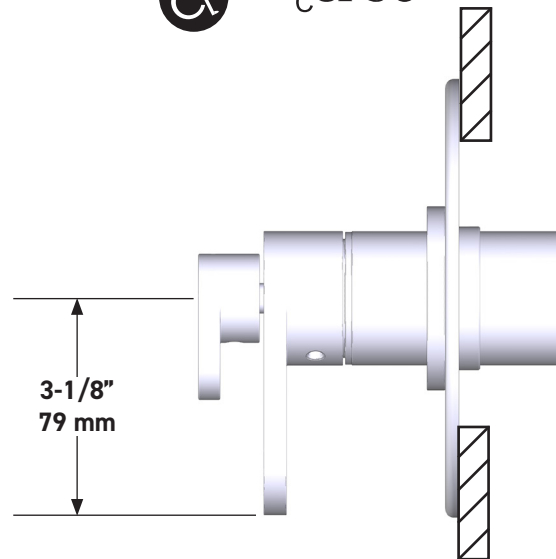

### Miscelo™ 1/2” Therm & Pressure Balance Trim with 2 Functions (No Share)

**CORE MODEL:** TMI44W1

UPC®

**For warranty or additional information, contact:**

**US Customers**

U.S.A.  
[houseofrohl.com/support](http://houseofrohl.com/support)  
1-800-777-9762