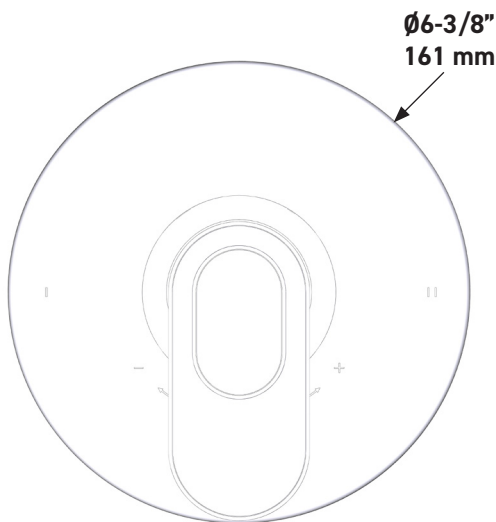

### Miscelo™ 1/2” Therm & Pressure Balance Trim with 2 Functions (No Share)

**CORE MODEL:** TMI44W1

UPC®

**For warranty or additional information, contact:**

**US Customers**

U.S.A.  
[houseofrohl.com/support](http://houseofrohl.com/support)  
1-800-777-9762