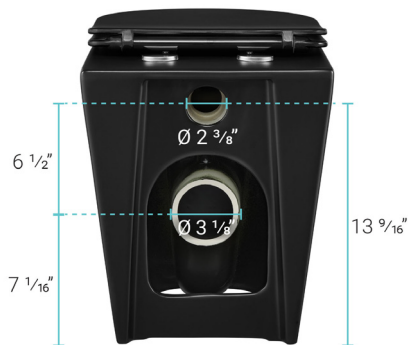

St. Tropez

Back-to-Wall Toilet

SM-WT514MB

Features:

- Space saving, back-to-wall design
- Elongated bowl
- Glazed ceramic
- Quick-release, soft-close seat

Installation:

- Floor-mount
- 7" vertical rough-in

Colors & Finishes:

- White: SM-WT514
- Matte Black: SM-WT514MB
- White, Black Hardware: SM-WT514HB

Specifications:

- N.W: 83.7 lb.
- L: 22" x W: 14 3/8" x H: 16"

Included Parts:

- Back-to-Wall Toilet: SM-WT514MB
- QQ Feet: SM-QQF24
- Quick-Release Seat: SM-QRS16MB
- Outlet Pipe: SM-CPT116
- Floor Anchor Kit: SM-TPT29MB

Required Components (sold separately):

- Wall Actuator: SM-WC001, SM-WC002, SM-WC003 *
- In-Wall Tank Carrier System: SM-WC324, SM-WC326

* Color & style options available

Fantôme E 2x4 Concealed Tank Carrier System

Swiss Madison®
well made forever

for Back-to-Wall Toilet

SM-WC324

Features:

- Saves space with concealed tank
- Strong, secure hold
- Easy tank access
- Adjustable height

Installation:

- In-wall

Specifications: