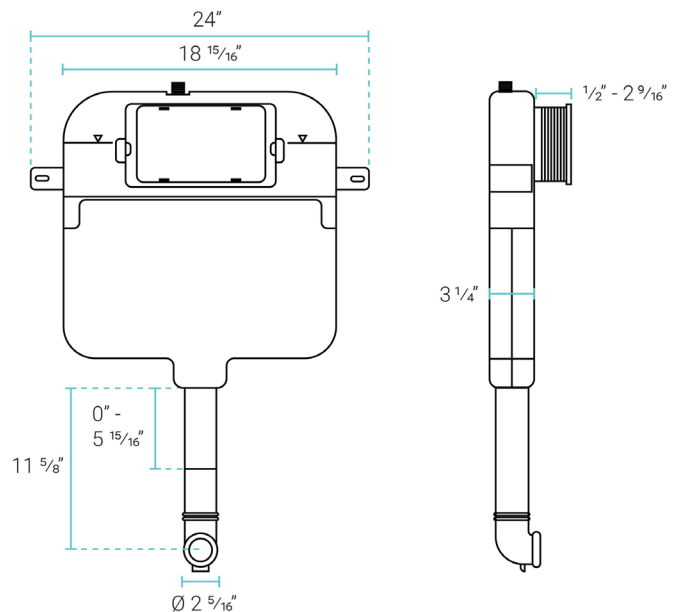

- White: SM-WT514
- Matte Black: SM-WT514MB
- White, Black Hardware: SM-WT514HB

Specifications:

- N.W: 83.7 lb.
- L: 22" x W: 14 3/8" x H: 16"

Included Parts:

- Back-to-Wall Toilet: SM-WT514MB
- QQ Feet: SM-QQF24
- Quick-Release Seat: SM-QRS16MB
- Outlet Pipe: SM-CPT116
- Floor Anchor Kit: SM-TPT29MB

Swiss Madison®
well made forever

for Back-to-Wall Toilet

SM-WC324

Features:

- Saves space with concealed tank
- Strong, secure hold
- Easy tank access
- Adjustable height

Installation:

- In-wall

Specifications:

- N.W: 8.13 lb.
- L: 24" x W: 3 1/4" x H: 28 15/16"

Included Parts:

- Discharge Pipe: SM-CPT24
- Flush Valve: SM-CPT30
- Flush Valve Holder: SM-CPT35
- Inlet / Outlet Pipes: SM-CPT42
- Water Tank Pipe: SM-CPT86
- Fill Valve: SM-CPT53
- Tank O-Ring: SM-CPT69
- Water Supply Line: SM-CPT70
- Inlet O-Ring: SM-CPT87
- Flush Valve Set Board: SM-CPT89
- Fill Valve Clip: SM-CPT92
- Kit Pack: SM-CPT98

Required Parts (sold separately):

- Flush Actuator Plate *
- Wall-Hung Toilet *

* Sold by Swiss Madison

Dual-Flush Flush Actuator SM-WC001B

Features:

- ABS material
- Dual-flush push buttons

Installation:

- Front-mount