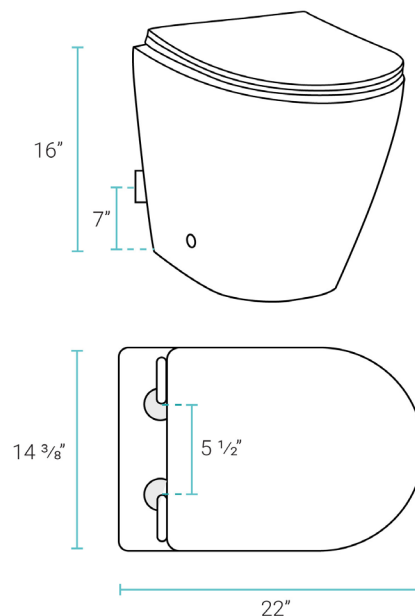

Required Components (sold separately):

- Wall Actuator: SM-WC001, SM-WC002, SM-WC003 *
- In-Wall Tank Carrier System: SM-WC324, SM-WC326

* Color & style options available