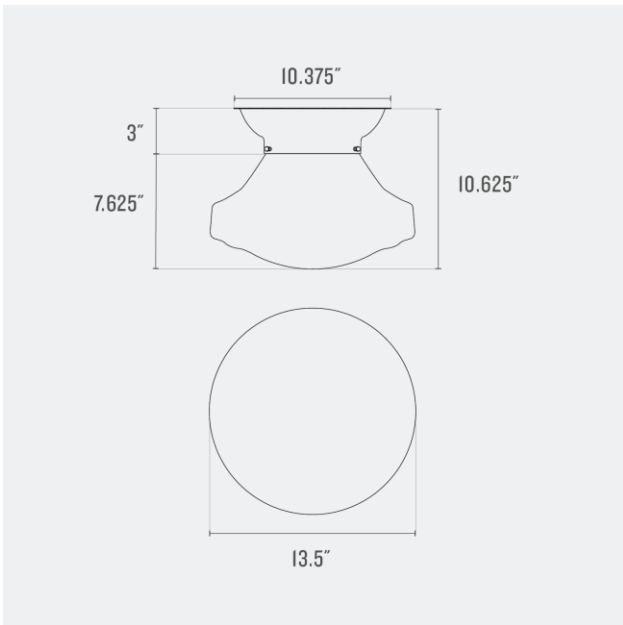

SCHOOLHOUSE

Fran 6", 14" Belt Shade

Application: Surface Mount

Product Origin: Processed and assembled in Portland, Oregon using ethically-sourced domestic and global components.

UL Listed: Yes

Max Wattage: 100 W

Voltage: 120/220 V

Location Rating: Damp

Dimensions:

Overall: 10.625" H x 13.5" W x 13.5" D

Shade: 7.625" H x 13.5" W x 13.5" D

Canopy: 3" H x 10.375" W x 10.375" D

Fitter Size: 6"

Materials: Brass, Glass, Steel

One year guarantee

Fixture Option(s)

Shade Option(s)