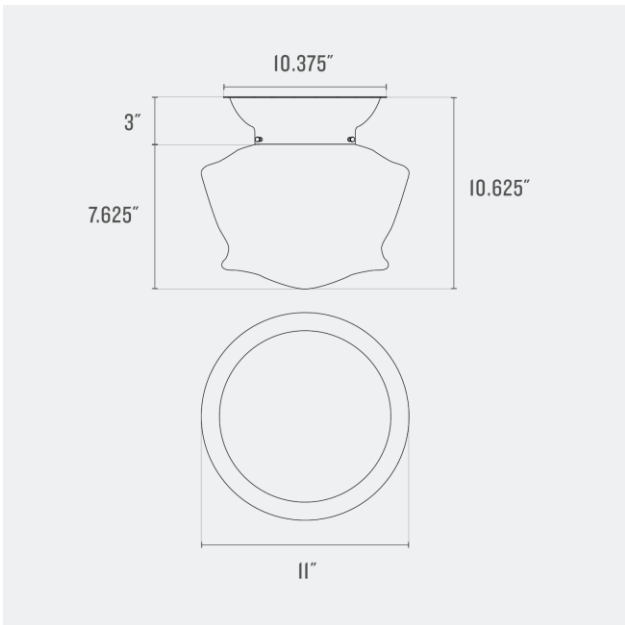

Voltage: 120/220 V

Location Rating: Damp

Dimensions:

Overall: 10.625" H x 13.5" W x 13.5" D

Shade: 7.625" H x 13.5" W x 13.5" D

Canopy: 3" H x 10.375" W x 10.375" D

Fitter Size: 6"

Materials: Brass, Glass, Steel

Dimensions:

Overall: 8.375" H x 12.5" W x 12.5" D

Shade: 5.375" H x 12.5" W x 12.5" D

Canopy: 3" H x 10.375" W x 10.375" D

Fitter Size: 6"

Materials: Brass, Glass, Steel

One year guarantee

Fixture Option(s)

Voltage: 120/220 V

Location Rating: Damp

Dimensions:

Overall: 9.375" H x 16.5" W x 16.5" D

Shade: 6.375" H x 16.5" W x 16.5" D

Canopy: 3" H x 10.375" W x 10.375" D

Fitter Size: 6"

Materials: Brass, Glass, Steel

Fitter Size: 6"

Materials: Brass, Glass, Steel

One year guarantee

Fixture Option(s)

Natural Brass
(NB)

Shell White
(SWT)

Paprika-Satin
(PPA-S)

Gray Bands
(GB)