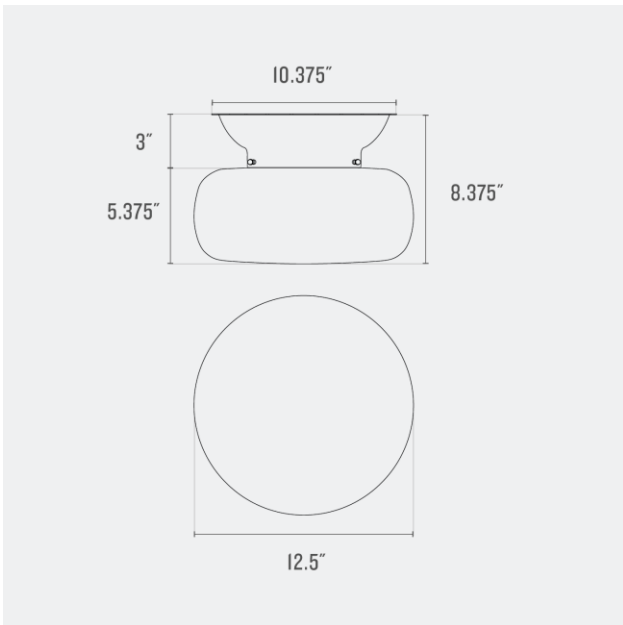

Voltage: 120/220 V

Location Rating: Damp

Dimensions:

Overall: 10.625" H x 13.5" W x 13.5" D

Shade: 7.625" H x 13.5" W x 13.5" D

Canopy: 3" H x 10.375" W x 10.375" D

Fitter Size: 6"

Materials: Brass, Glass, Steel

Max Wattage: 100 W

Voltage: 120/220 V

Location Rating: Damp

Dimensions:

Overall: 10.25" H x 11.625" W x 11.625" D

Shade: 7.75" H x 11.625" W x 11.625" D

Canopy: 3" H x 10.375" W x 10.375" D

Fitter Size: 6"

Dimensions:

Overall: 8.375" H x 12.5" W x 12.5" D

Shade: 5.375" H x 12.5" W x 12.5" D

Canopy: 3" H x 10.375" W x 10.375" D

Fitter Size: 6"

Materials: Brass, Glass, Steel

One year guarantee

Fixture Option(s)

Voltage: 120/220 V

Location Rating: Damp

Dimensions:

Overall: 9.375" H x 16.5" W x 16.5" D

Shade: 6.375" H x 16.5" W x 16.5" D

Canopy: 3" H x 10.375" W x 10.375" D

Fitter Size: 6"

Materials: Brass, Glass, Steel