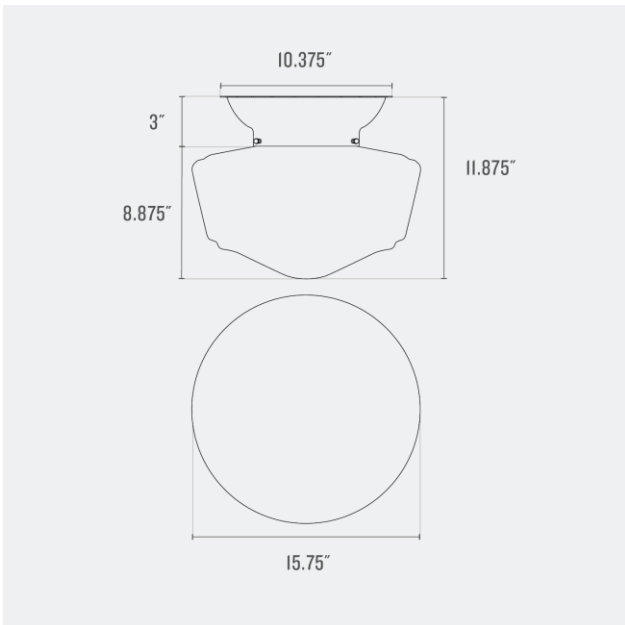

Voltage: 120/220 V

Location Rating: Damp

Dimensions:

Overall: 10.625" H x 13.5" W x 13.5" D

Shade: 7.625" H x 13.5" W x 13.5" D

Canopy: 3" H x 10.375" W x 10.375" D

Fitter Size: 6"

Materials: Brass, Glass, Steel

Dimensions:

Overall: 8.375" H x 12.5" W x 12.5" D

Shade: 5.375" H x 12.5" W x 12.5" D

Canopy: 3" H x 10.375" W x 10.375" D

Fitter Size: 6"

Materials: Brass, Glass, Steel

One year guarantee

Fixture Option(s)

Fitter Size: 6"

Materials: Brass, Glass, Steel

One year guarantee

Fixture Option(s)

Shell White
(SWT)

Laurel-Satin
(LR-S)

Black, Satin
(BkS)

Opal Glass
(OP)

Fitter Size: 6"

Materials: Brass, Glass, Steel

One year guarantee

Fixture Option(s)

Shell White
(SWT)

Laurel-Satin
(LR-S)

Natural Brass
(NB)

Black Pinstripe
(BPS)