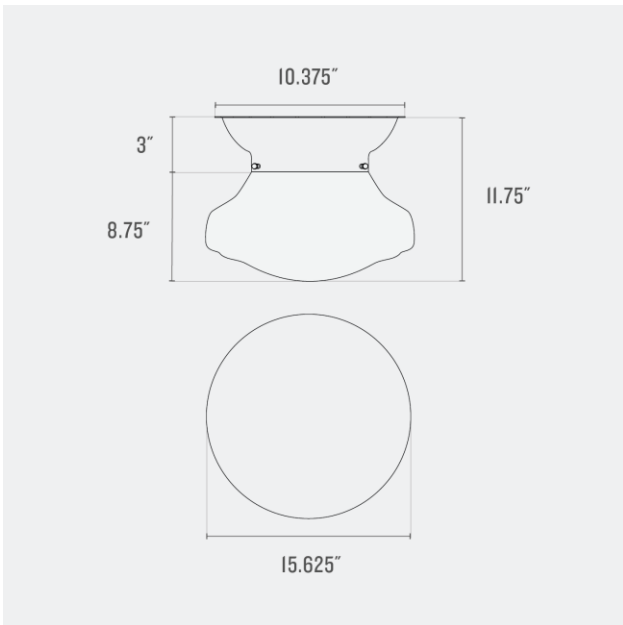

Voltage: 120/220 V

Location Rating: Damp

Dimensions:

Overall: 10.625" H x 13.5" W x 13.5" D

Shade: 7.625" H x 13.5" W x 13.5" D

Canopy: 3" H x 10.375" W x 10.375" D

Fitter Size: 6"

Materials: Brass, Glass, Steel

Dimensions:

Overall: 8.375" H x 12.5" W x 12.5" D

Shade: 5.375" H x 12.5" W x 12.5" D

Canopy: 3" H x 10.375" W x 10.375" D

Fitter Size: 6"

Materials: Brass, Glass, Steel

One year guarantee

Fixture Option(s)

Fitter Size: 6"

Materials: Brass, Glass, Steel

One year guarantee

Fixture Option(s)

Laurel-Satin
(LR-S)

Shell White
(SWT)

Paprika-Satin
(PPA-S)

Opal Glass
(OP)

Fitter Size: 6"

Materials: Brass, Glass, Steel

One year guarantee

Fixture Option(s)

Shell White
(SWT)

Laurel-Satin
(LR-S)

Black, Satin
(BkS)

Opal Glass
(OP)