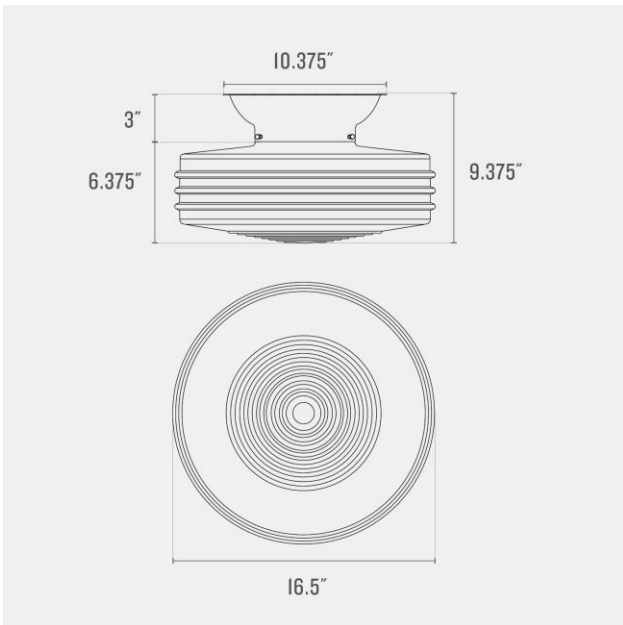

Fixture Option(s)

Paprika-Satin
(PPA-S)

Natural Brass
(NB)

Black, Satin
(BkS)

Opal Glass
(OP)

Clear Glass
(CL)

Shell White
(SWT)

Laurel-Satin
(LR-S)

Shade Option(s)