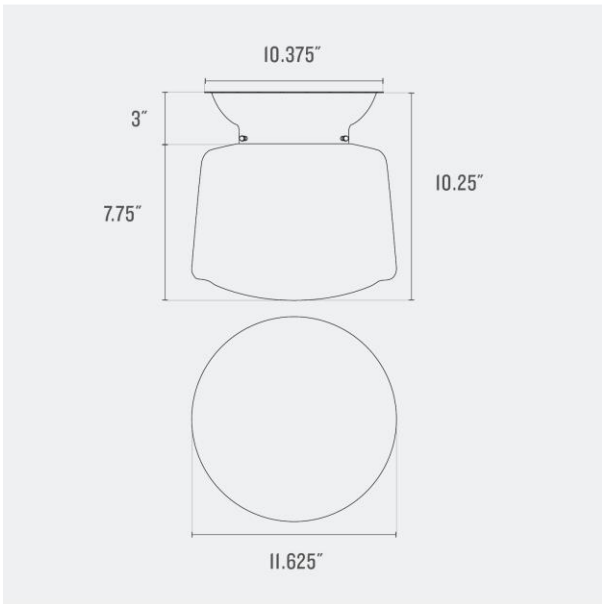

Fixture Option(s)

Laurel-Satin
(LR-S)

Natural Brass
(NB)

Black, Satin
(BkS)

Black Pinstripe
(BPS)

Opal Glass
(OP)

Multicolor
(MULT)

Gray Bands
(GB)

Clear Glass
(CL)

Shell White
(SWT)

Paprika-Satin
(PPA-S)

Shade Option(s)