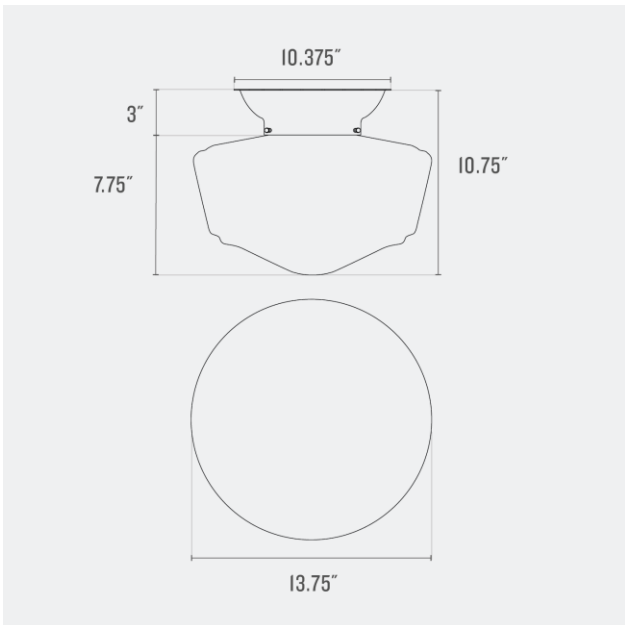

Voltage: 120/220 V

Location Rating: Damp

Dimensions:

Overall: 10.625" H x 13.5" W x 13.5" D

Shade: 7.625" H x 13.5" W x 13.5" D

Canopy: 3" H x 10.375" W x 10.375" D

Fitter Size: 6"

Materials: Brass, Glass, Steel

Dimensions:

Overall: 8.375" H x 12.5" W x 12.5" D

Shade: 5.375" H x 12.5" W x 12.5" D

Canopy: 3" H x 10.375" W x 10.375" D

Fitter Size: 6"

Materials: Brass, Glass, Steel

One year guarantee

Fixture Option(s)

Voltage: 120/220 V

Location Rating: Damp

Dimensions:

Overall: 9.375" H x 16.5" W x 16.5" D

Shade: 6.375" H x 16.5" W x 16.5" D

Canopy: 3" H x 10.375" W x 10.375" D

Fitter Size: 6"

Materials: Brass, Glass, Steel

Fitter Size: 6"

Materials: Brass, Glass, Steel

One year guarantee

Fixture Option(s)

Laurel-Satin
(LR-S)

Shell White
(SWT)

Paprika-Satin
(PPA-S)

Opal Glass
(OP)