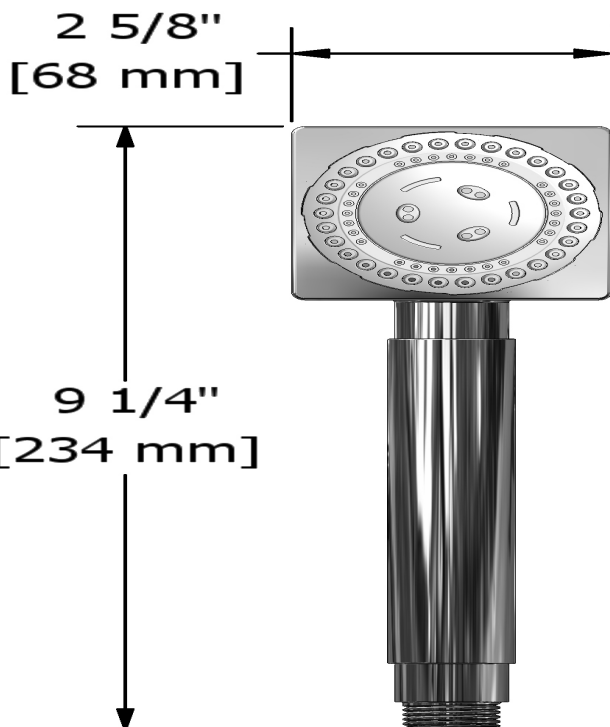

Douchette 3 jets "Indra"
4312

UPC®

Spécifications

Description

- Douchette 3 jets : enveloppant, massage, vivifiant

Débit disponible

- 7.6 L/min, 2.0 gpm (US) 60psi

Certifications

Service à la clientèle

Ontario, Ouest Canadien : 888-287-5354 Québec, Maritimes, États-Unis : 866-473-8442

"Indra" 3 jet hand shower
4312

UPC®

Specifications

Description

- 3-jet hand shower: luxurious, massage, invigorating

Available flow

- 7.6 L/min, 2.0 gpm (US) 60psi

Certifications

- CSA B125.1
- ASME A112.18.1
- CMR248 Approval

Sizes, models and finishes may differ from those presented.

Warranty

This **Riobel Inc.** product you have purchased carries a Limited Lifetime Warranty on the chrome, PVD finish, blacks and all working parts and is guaranteed from the initial purchase date against all manufacturing defects. All other finishes, including plastic components, are guaranteed for one year. All electric and/or electronic parts are covered by a 5-year limited warranty.