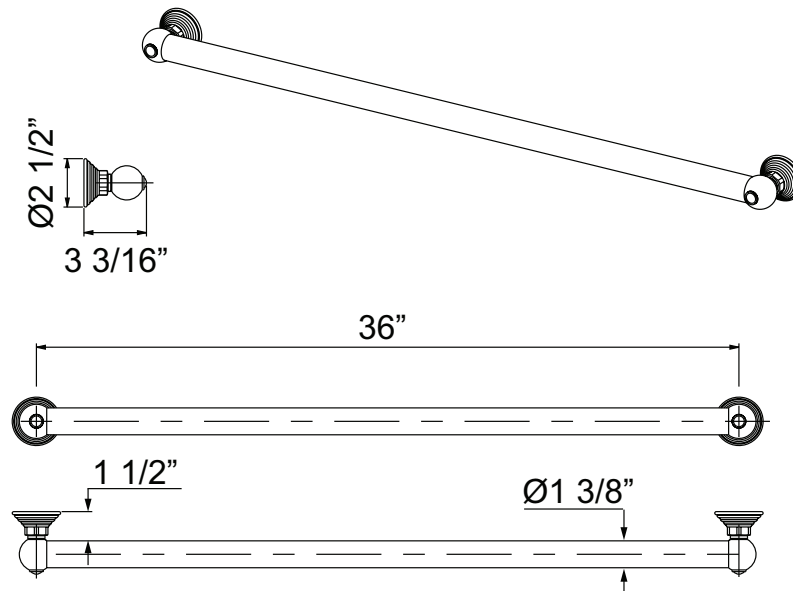

For warranty or additional information, contact:

U.S.A.
houseofrohl.com/support
1-800-777-9762

QUEBEC / MARITIMES / WESTERN CANADA
QUÉBEC / MARITIMOS / OUEST CANADIEN
QUEBEC / MARITIMOS / CANADA OCCIDENTAL
houseofrohl.ca/support
1-866-473-8442

ONTARIO
houseofrohl.ca/support
1-800-287-5354