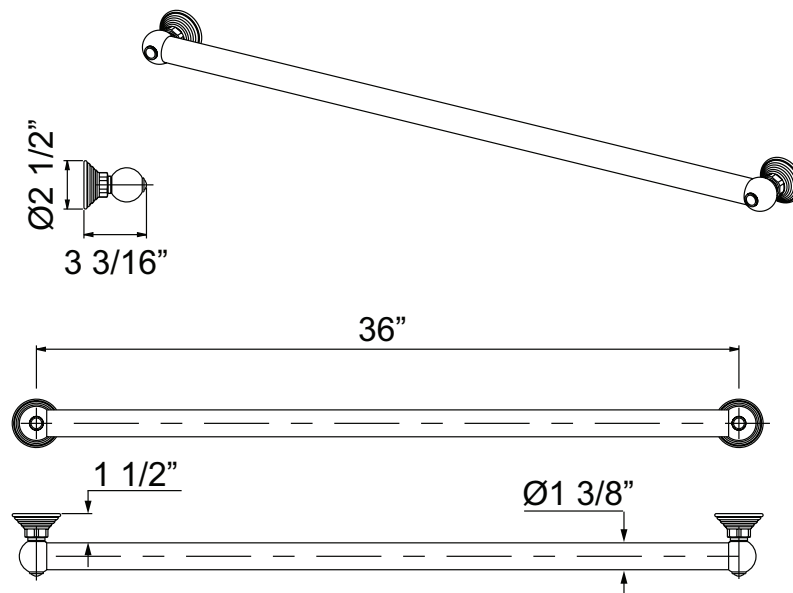

For warranty or additional information, contact:

U.S.A.
houseofrohl.com/support
1-800-777-9762

QUEBEC / MARITIMES / WESTERN CANADA
QUÉBEC / MARITIMES / OUEST CANADIEN
QUEBEC / MARITIMOS / CANADA OCCIDENTAL
houseofrohl.ca/support
1-866-473-8442

ONTARIO
houseofrohl.ca/support
1-800-287-5354