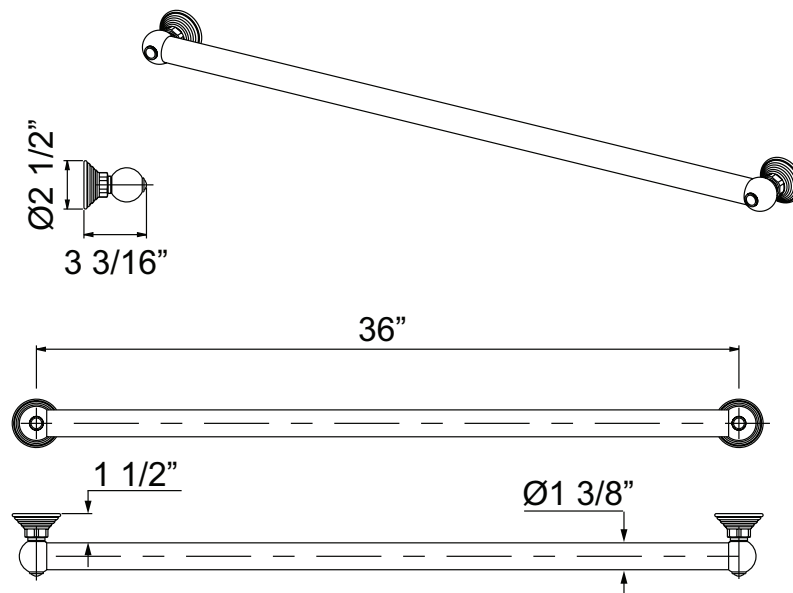

For warranty or additional information, contact:

U.S.A.
houseofrohl.com/support
1-800-777-9762

QUEBEC / MARITIMES / WESTERN CANADA
QUÉBEC / MARITIMOS / OUEST CANADIEN
QUEBEC / MARITIMOS / CANADA OCCIDENTAL
houseofrohl.ca/support
1-866-473-8442

ONTARIO
houseofrohl.ca/support
1-800-287-5354