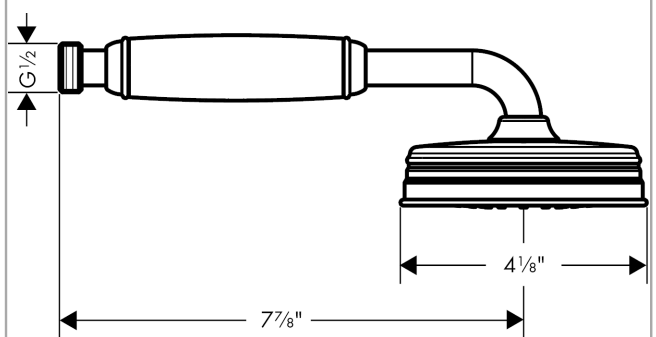

AXOR Montreux
Handshower 100 1-Jet, 1.8 GPM
Finishes : **polished nickel** Part no. : **04695830**

Description

Features

- 90 no-clog spray channels
- Spray modes: RainAir
- Flow: 1.8 GPM (6.8 L/Min)
- MASS/Massachusetts
- DOE/FTC
- TECQ/Texas Registered
- CEC/California/Watersaving
- WaterSense/IAPMO/7286/Showers

Technology

Compliance

Product image

Scale drawing

AXOR Montreux
Handshower 100 1-Jet, 1.8 GPM
Finishes : **polished nickel** Part no. : **04695830**

Exploded drawing

Year of production: >01/18