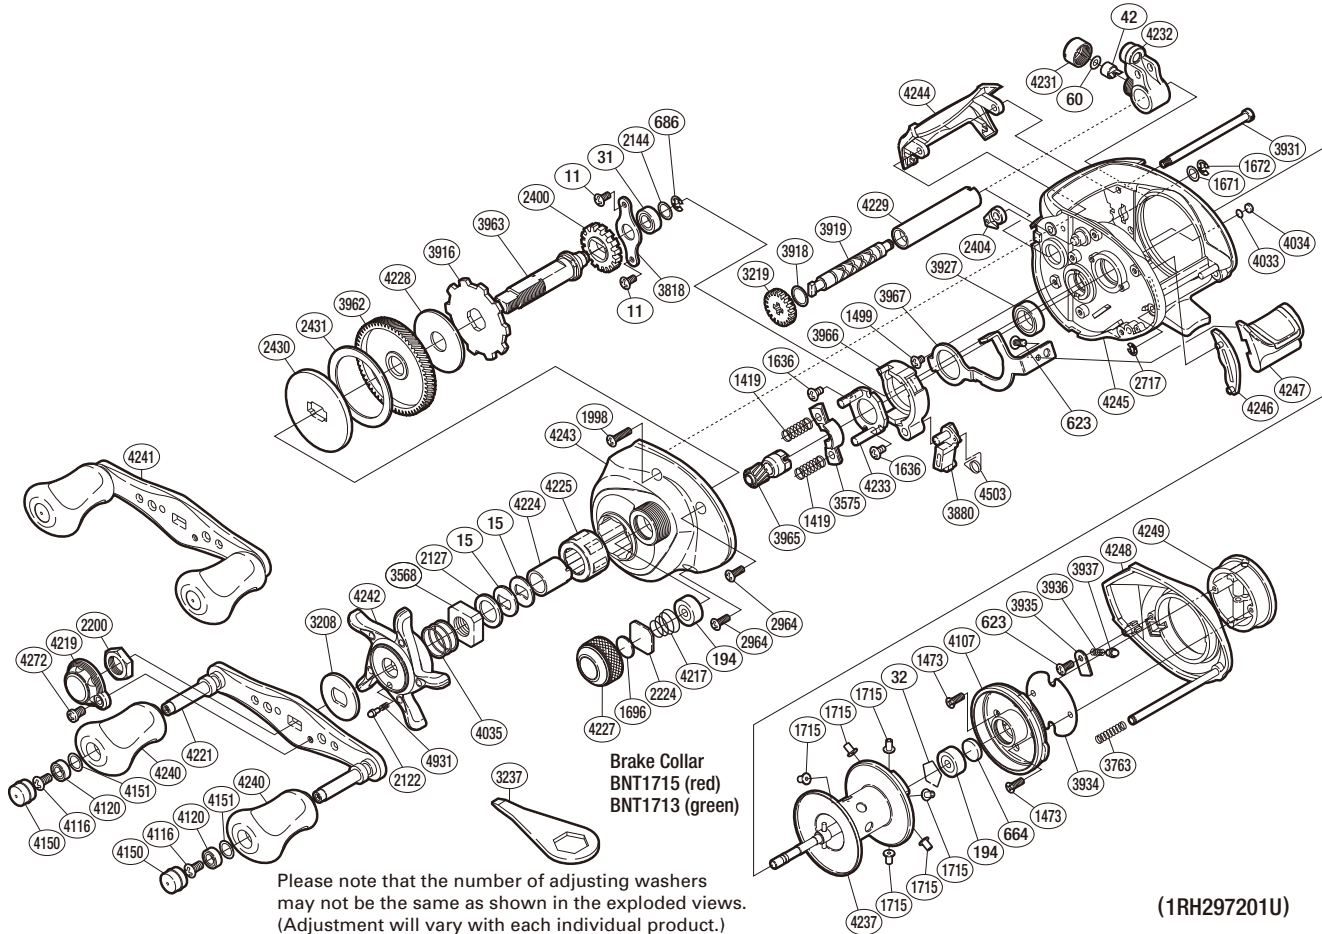

SHIMANO

CHRONARCH SA-RB

CH-201E7

Please note that the number of adjusting washers may not be the same as shown in the exploded views. (Adjustment will vary with each individual product.)

(1RH297201U)

Part No.	Description	Part No.	Description	Part No.	Description
BNT0011	Screw	BNT2964	Screw	BNT4151	Washer
BNT0015	Drag Spring Washer	BNT3208	Star Drag Click Plate	BNT4217	Spool Tension Spring
BNT0031	Ball Bearing	BNT3219	Idle Gear	BNT4219	Handle Retainer
BNT0032	Bearing Retainer	BNT3568	Star Drag Nut	BNT4221	Handle Shank Assembly
BNT0042	Line Guide Pawl	BNT3575	Yoke	BNT4224	Roller Clutch Inner Tube
BNT0060	Spacer	BNT3763	Side Plate Spring	BNT4225	Roller Clutch Bearing
BNT0194	Ball Bearing	BNT3818	Drive Shaft Retainer	BNT4227	Cast Control Cap
BNT0623	Screw	BNT3880	Clutch Pawl	BNT4228	Drag Washer
BNT0664	Spacer B	BNT3916	Anti-Reverse Ratchet	BNT4229	Level Wind Guard
BNT0686	E Lock	BNT3918	Washer	BNT4231	Pawl Cap
BNT1419	Yoke Spring	BNT3919	Worm Shaft	BNT4232	Line Guide
BNT1473	Screw	BNT3927	Ball Bearing	BNT4233	Clutch Cam Retainer
BNT1499	Screw	BNT3931	Level Wind Guide	BNT4237	Spool Assembly
BNT1636	Screw	BNT3934	Brake Case Spacer	BNT4240	Handle Knob
BNT1671	Washer	BNT3935	Brake Spring Retainer	BNT4241	Handle Assembly
BNT1672	E Lock	BNT3936	Click Spring	BNT4242	Star Drag
BNT1696	Cast Control Spacer	BNT3937	Click Pin	BNT4243	Left Side Plate
BNT1715	Brake Collar (red)	BNT3962	Drive Gear	BNT4244	Level Wind Protector
BNT1998	Screw	BNT3963	Drive Shaft	BNT4245	One-Piece Frame
BNT2122	Click Pin	BNT3965	Pinion Gear	BNT4246	Clutch Bar Guide
BNT2127	Star Drag Spacer	BNT3966	Clutch Cam	BNT4247	Quick-Fire II Clutch Bar
BNT2144	Washer	BNT3967	Clutch Plate	BNT4248	Right Side Plate
BNT2200	Handle Nut	BNT4033	Washer	BNT4249	Turnkey Dial
BNT2224	Spool Tension Spacer	BNT4034	Anti-Thrust Washer	BNT4272	Screw
BNT2400	Idle Gear	BNT4035	Star Drag Spring	BNT4503	Clutch Pawl Spring
BNT2404	Anti-Reverse Pawl	BNT4107	Brake Case	BNT4931	Click Spring
BNT2430	Key Washer	BNT4116	Screw		
BNT2431	Drag Washer	BNT4120	Ball Bearing	BNT1713	Brake Collar (green) (accessory)
BNT2717	E Lock	BNT4150	Handle Knob Seal	BNT3237	Wrench (accessory)